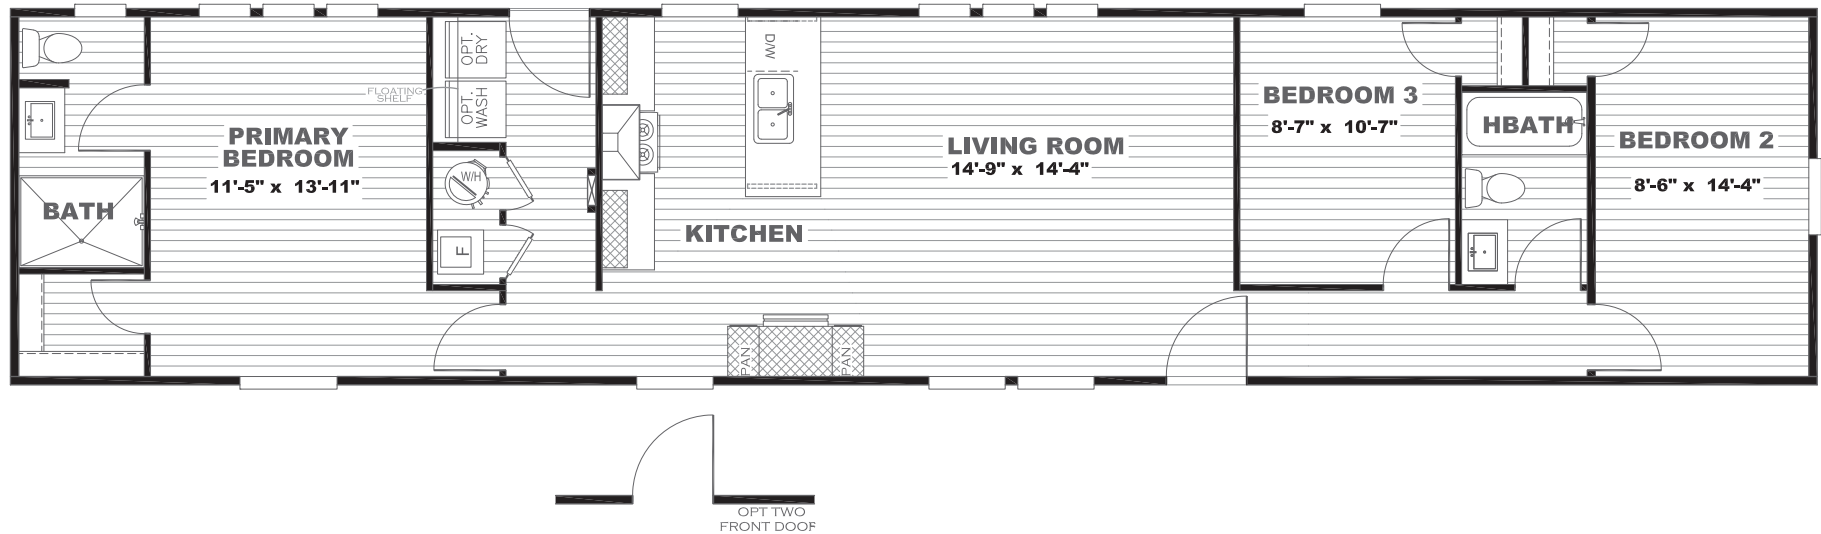

# Josanna

Epic Journey Series

1,080 SQ. FT. (Approximate) 3 Bedroom, 2 Bath

Last Updated: 8-11-23