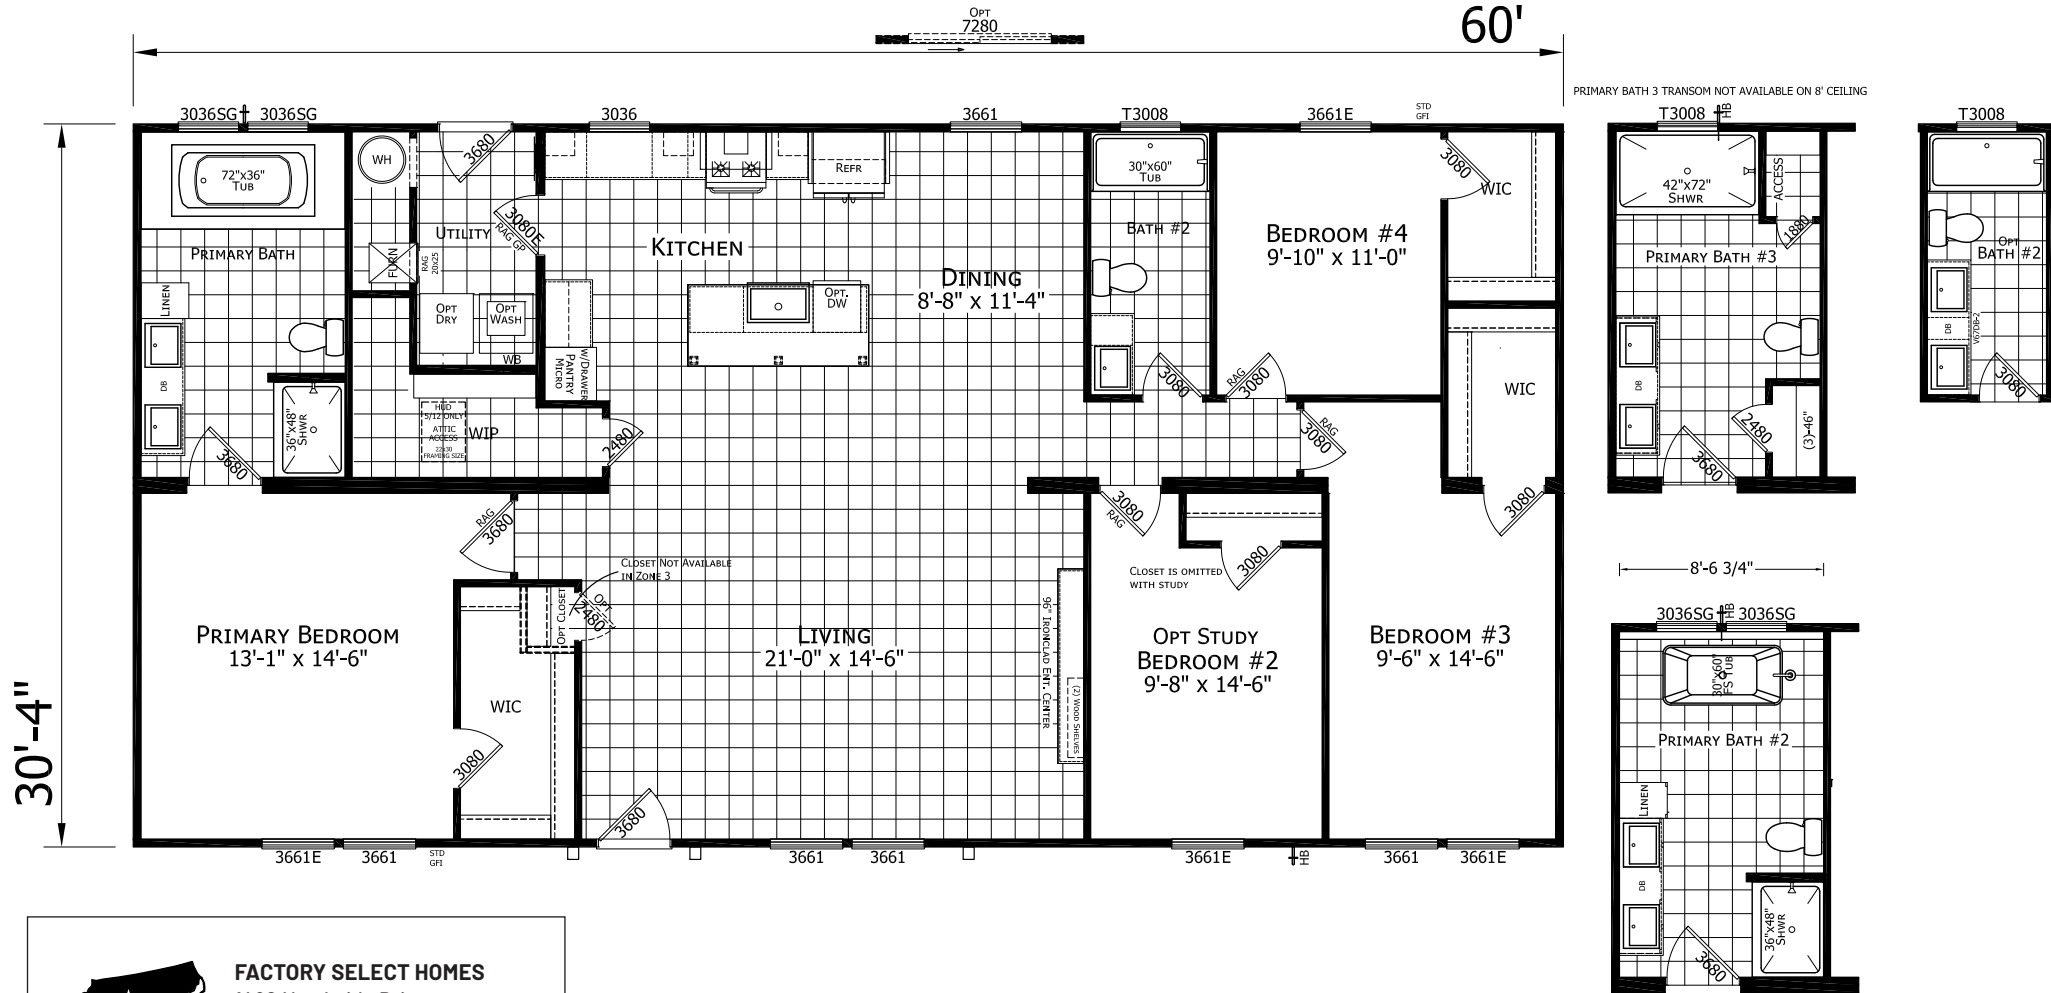

# Kinnaird

Ironclad Collection

1,820 SQ. FT. (Approximate) 4 Bedroom, 2 Bath

Last Updated: 11-12-24