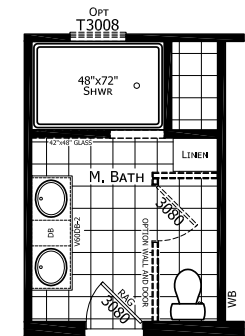

Kirksey

Dutch Elite Series

1,493 SQ. FT. (Approximate) 3 Bedroom, 2 Bath

Last Updated: 12-9-24

OPTION MASTER BATH #3

OPTION MASTER BATH #2

FACTORY SELECT HOMES
1480 Northside Drive
Statesville, NC 28625

FactorySelectHomeCenter.com | 1-800-965-6842