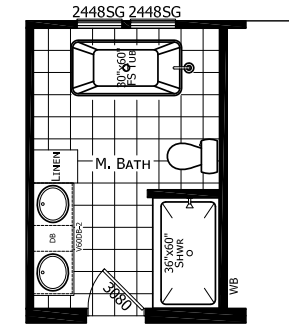

Kirksey

Dutch Elite Series

1,493 SQ. FT. (Approximate) 3 Bedroom, 2 Bath

Last Updated: 12-9-24

OPTION MASTER BATH #3

OPTION MASTER BATH #2

FACTORY SELECT HOMES
1480 Northside Drive
Statesville, NC 28625

FactorySelectHomeCenter.com | 1-800-965-6842