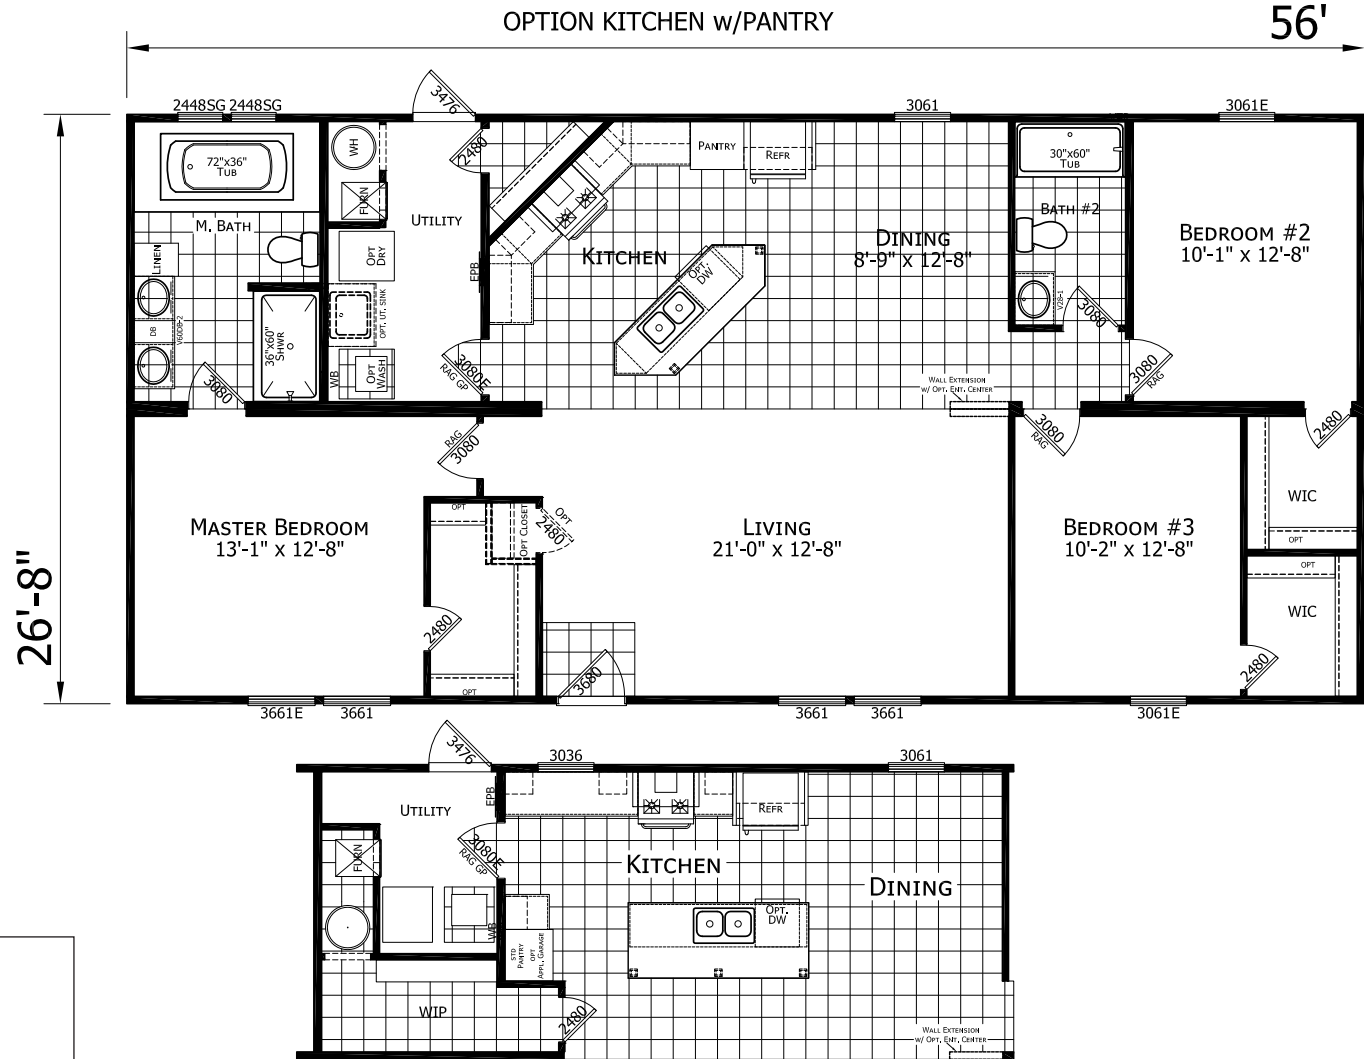

Kirksey

Dutch Elite Series

1,493 SQ. FT. (Approximate) 3 Bedroom, 2 Bath

Last Updated: 12-9-24

OPTION MASTER BATH #3

OPTION MASTER BATH #2

FACTORY SELECT HOMES
1480 Northside Drive
Statesville, NC 28625

FactorySelectHomeCenter.com | 1-800-965-6842