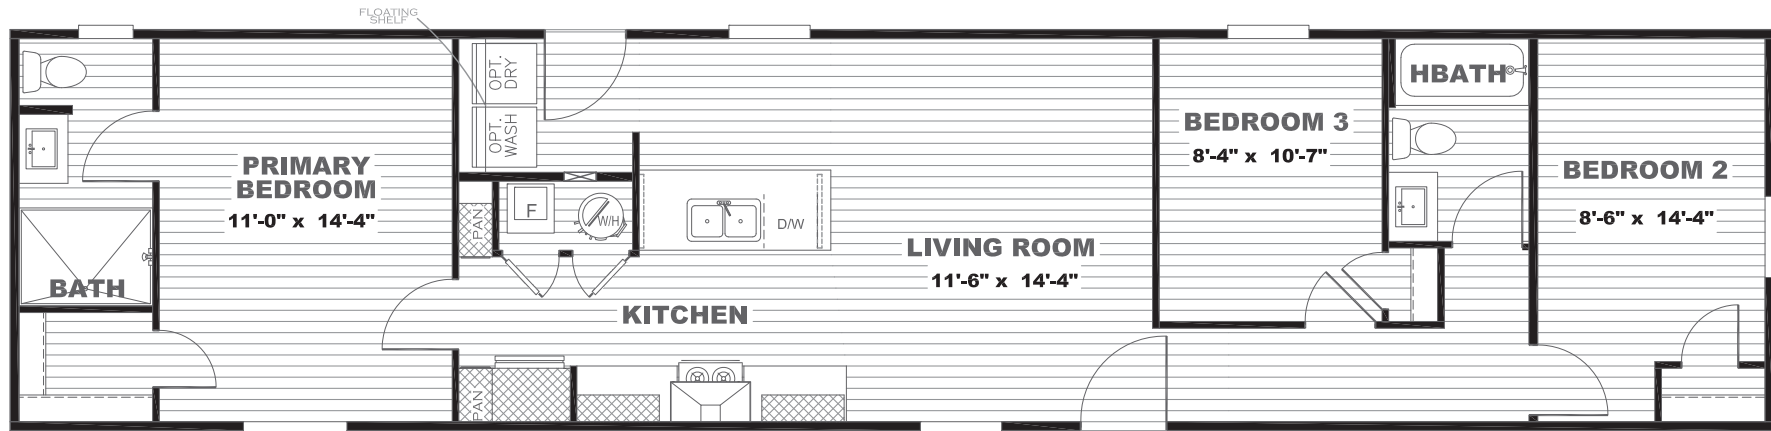

Kyndle

Epic Journey Series

1,023 SQ. FT. (Approximate) 3 Bedroom, 2 Bath

Last Updated: 8-11-23

FACTORY SELECT HOMES

1480 Northside Drive
Statesville, NC 28625

FactorySelectHomeCenter.com | 1-800-965-6842

IMPORTANT: Alta Cima Corp reserves the right to modify, cancel or substitute products or features of this event at any time without prior notice or obligation. Pictures and other promotional materials are representative and may depict or contain floor plans, square footages, elevations, options, upgrades, extra design features, decorations, floor coverings, specialty light fixtures, custom paint and wall coverings, window treatments, landscaping, sound and alarm systems, furnishings, appliances, and other designer/decorator features and amenities that are not included as part of the home and/or may not be available at all locations. Home, pricing and community information is subject to change, and homes to prior sale, at any time without notice or obligation. ©2020 Alta Cima Corp. All rights reserved.