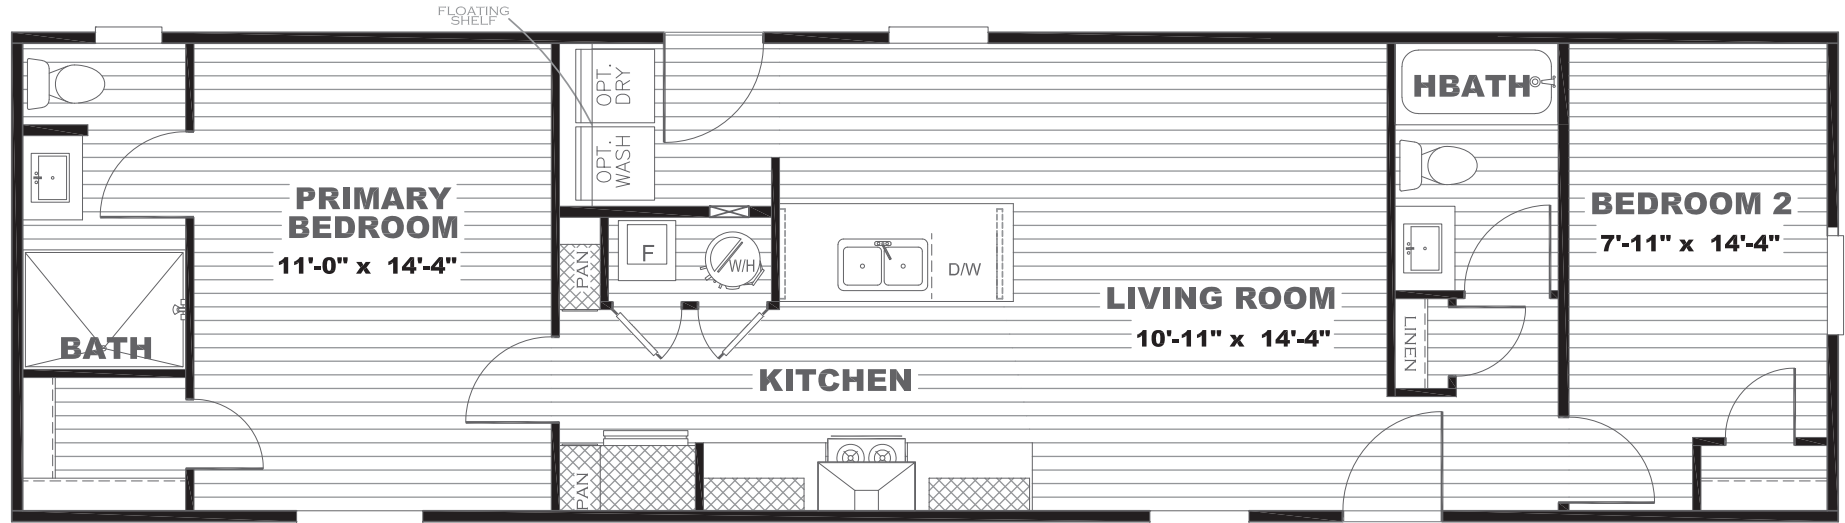

Leyton

Epic Journey Series

877 SQ. FT. (Approximate) 2 Bedroom, 2 Bath

Last Updated: 8-11-23

FACTORY SELECT HOMES

1480 Northside Drive
Statesville, NC 28625

FactorySelectHomeCenter.com | 1-800-965-6842

IMPORTANT: Alta Cima Corp reserves the right to modify, cancel or substitute products or features of this event at any time without prior notice or obligation. Pictures and other promotional materials are representative and may depict or contain floor plans, square footages, elevations, options, upgrades, extra design features, decorations, floor coverings, specialty light fixtures, custom paint and wall coverings, window treatments, landscaping, sound and alarm systems, furnishings, appliances, and other designer/decorator features and amenities that are not included as part of the home and/or may not be available at all locations. Home, pricing and community information is subject to change, and homes to prior sale, at any time without notice or obligation. ©2020 Alta Cima Corp. All rights reserved.