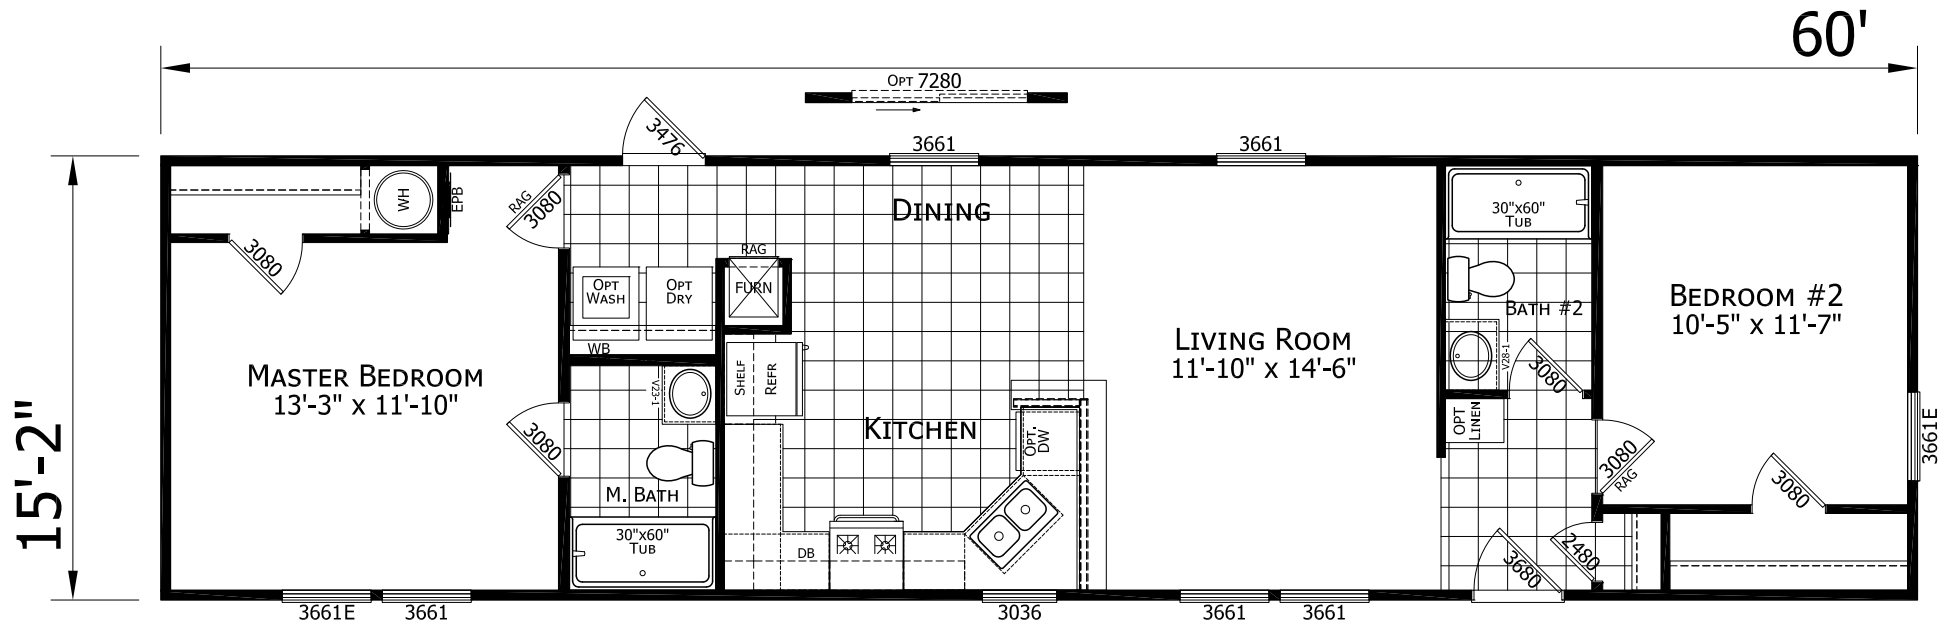

Loray

Dutch Elite Series

910 SQ. FT. (Approximate) 2 Bedroom, 2 Bath

Last Updated: 12-9-24

FACTORY SELECT HOMES

1480 Northside Drive
Statesville, NC 28625

FactorySelectHomeCenter.com | 1-800-965-6842

IMPORTANT: Alta Cima Corp reserves the right to modify, cancel or substitute products or features of this event at any time without prior notice or obligation. Pictures and other promotional materials are representative and may depict or contain floor plans, square footages, elevations, options, upgrades, extra design features, decorations, floor coverings, specialty light fixtures, custom paint and wall coverings, window treatments, landscaping, sound and alarm systems, furnishings, appliances, and other designer/decorator features and amenities that are not included as part of the home and/or may not be available at all locations. Home, pricing and community information is subject to change, and homes to prior sale, at any time without notice or obligation. ©2020 Alta Cima Corp. All rights reserved.