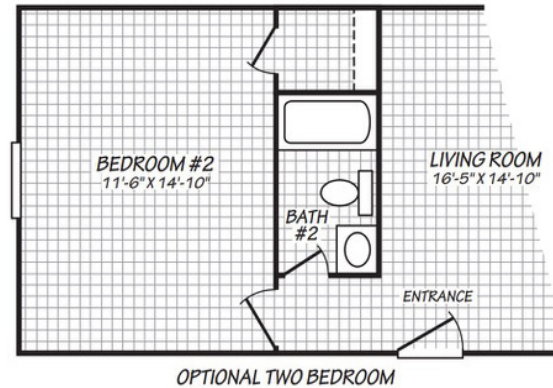

Mapleleaf

Blue Ridge Multi-Wide Series

1,023 SQ. FT. (Approximate) 3 Bedroom, 2 Bath

Last Updated: 10-14-2020

FACTORY SELECT HOMES
1480 Northside Drive
Statesville, NC 28625

FactorySelectHomeCenter.com | 1-800-965-6842