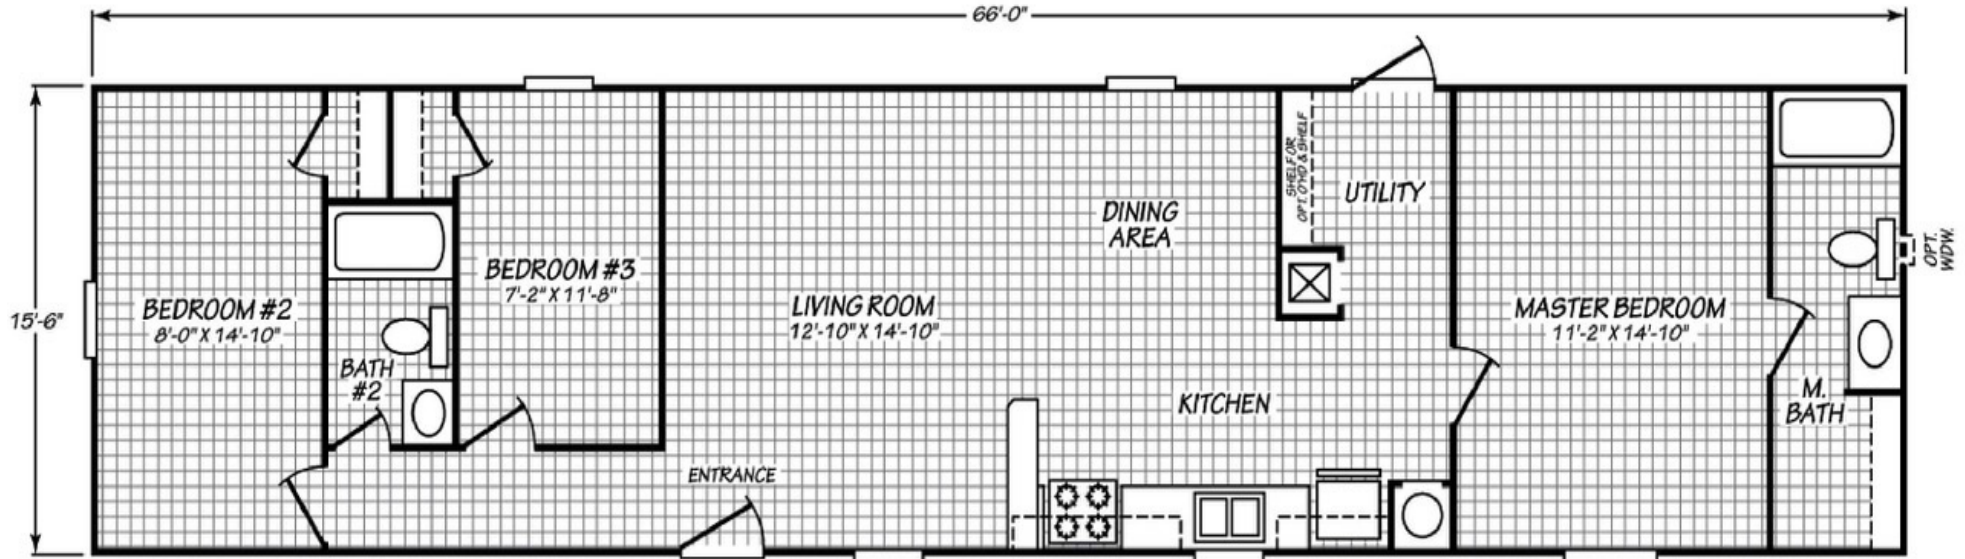

Mapleleaf

Blue Ridge Multi-Wide Series

1,023 SQ. FT. (Approximate) 3 Bedroom, 2 Bath

Last Updated: 10-14-2020

FACTORY SELECT HOMES
1480 Northside Drive
Statesville, NC 28625

FactorySelectHomeCenter.com | 1-800-965-6842