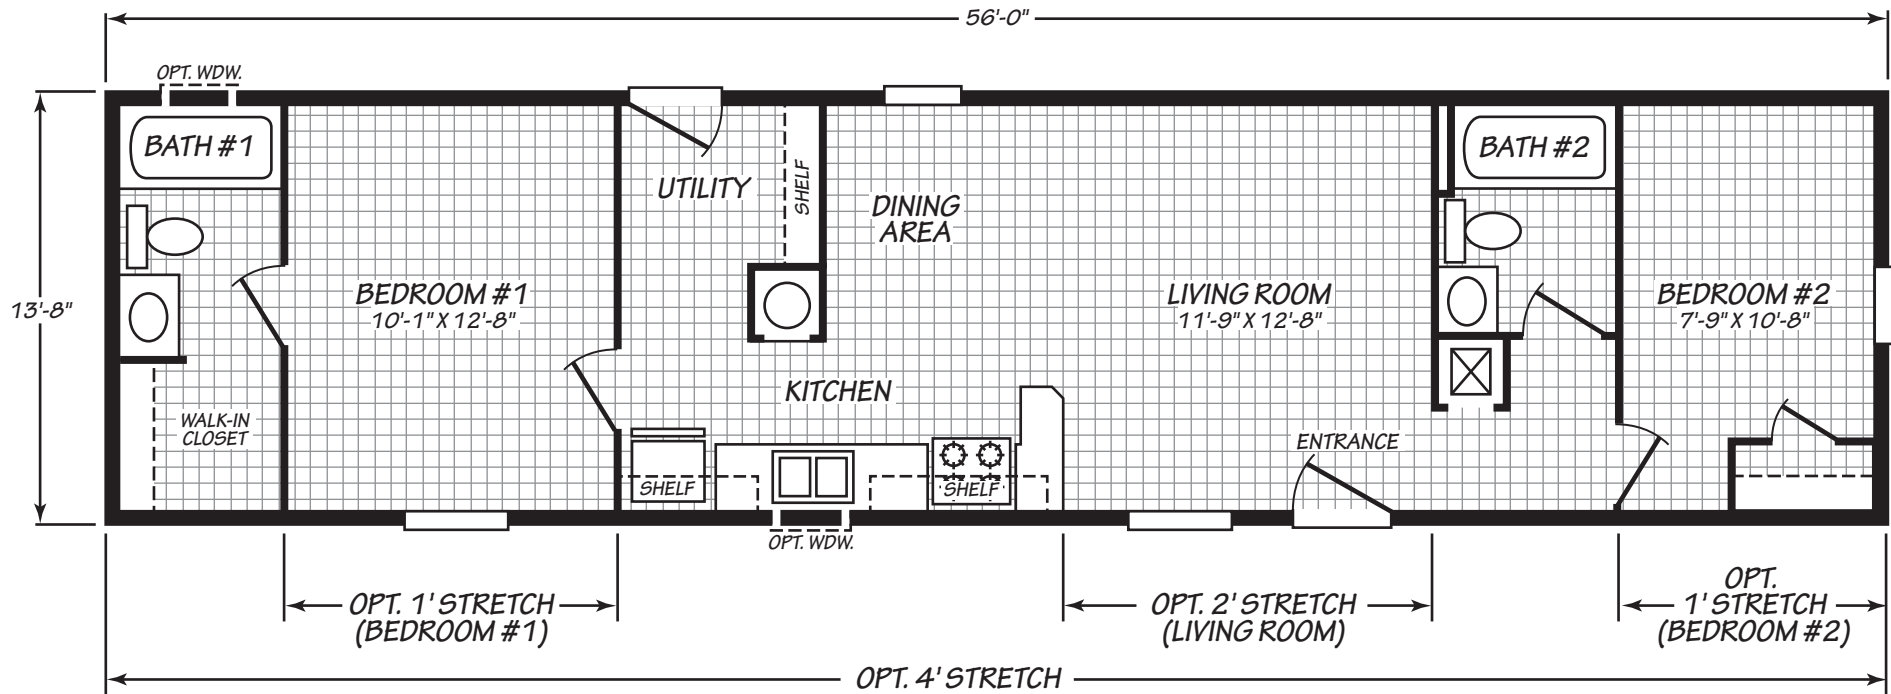

Martensville

Blue Ridge Series

765 SQ. FT. (Approximate) 2 Bedroom, 2 Bath

Last Updated: 2-4-24

FACTORY SELECT HOMES
1480 Northside Drive
Statesville, NC 28625

FactorySelectHomeCenter.com | 1-800-965-6842

IMPORTANT: Alta Cima Corp reserves the right to modify, cancel or substitute products or features of this event at any time without prior notice or obligation. Pictures and other promotional materials are representative and may depict or contain floor plans, square footages, elevations, options, upgrades, extra design features, decorations, floor coverings, specialty light fixtures, custom paint and wall coverings, window treatments, landscaping, sound and alarm systems, furnishings, appliances, and other designer/decorator features and amenities that are not included as part of the home and/or may not be available at all locations. Home, pricing and community information is subject to change, and homes to prior sale, at any time without notice or obligation. ©2020 Alta Cima Corp. All rights reserved.