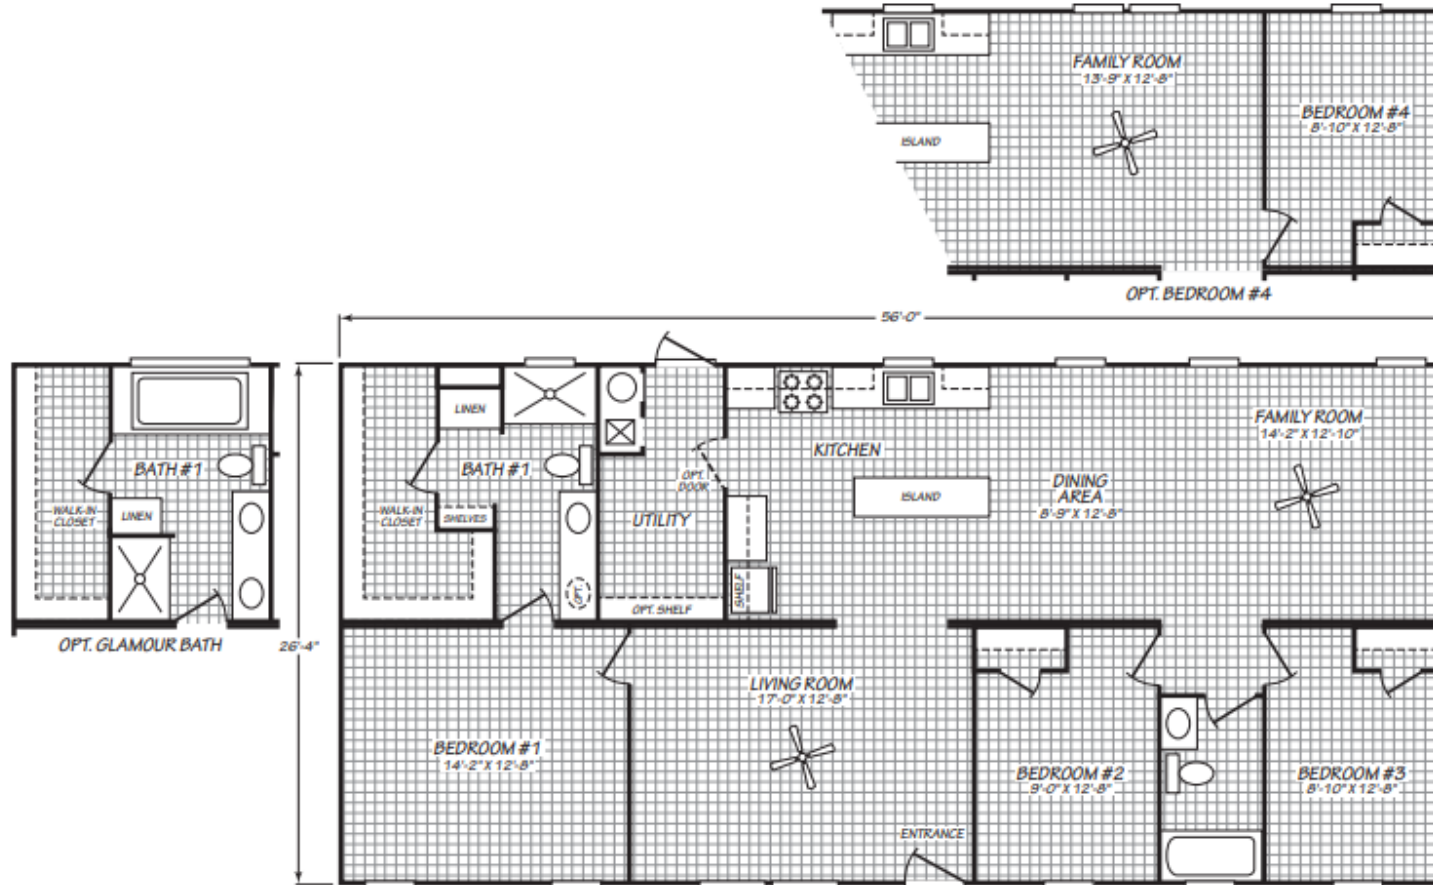

Mellwood

Blue Ridge Series

1,474 SQ. FT. (Approximate) 3 Bedroom, 2 Bath

Last Updated: 3-13-24

FACTORY SELECT HOMES
1480 Northside Drive
Statesville, NC 28625

FactorySelectHomeCenter.com | 1-800-965-6842

IMPORTANT: Alta Cima Corp reserves the right to modify, cancel or substitute products or features of this event at any time without prior notice or obligation. Pictures and other promotional materials are representative and may depict or contain floor plans, square footages, elevations, options, upgrades, extra design features, decorations, floor coverings, specialty light fixtures, custom paint and wall coverings, window treatments, landscaping, sound and alarm systems, furnishings, appliances, and other designer/decorator features and amenities that are not included as part of the home and/or may not be available at all locations. Home, pricing and community information is subject to change, and homes to prior sale, at any time without notice or obligation. ©2020 Alta Cima Corp. All rights reserved.