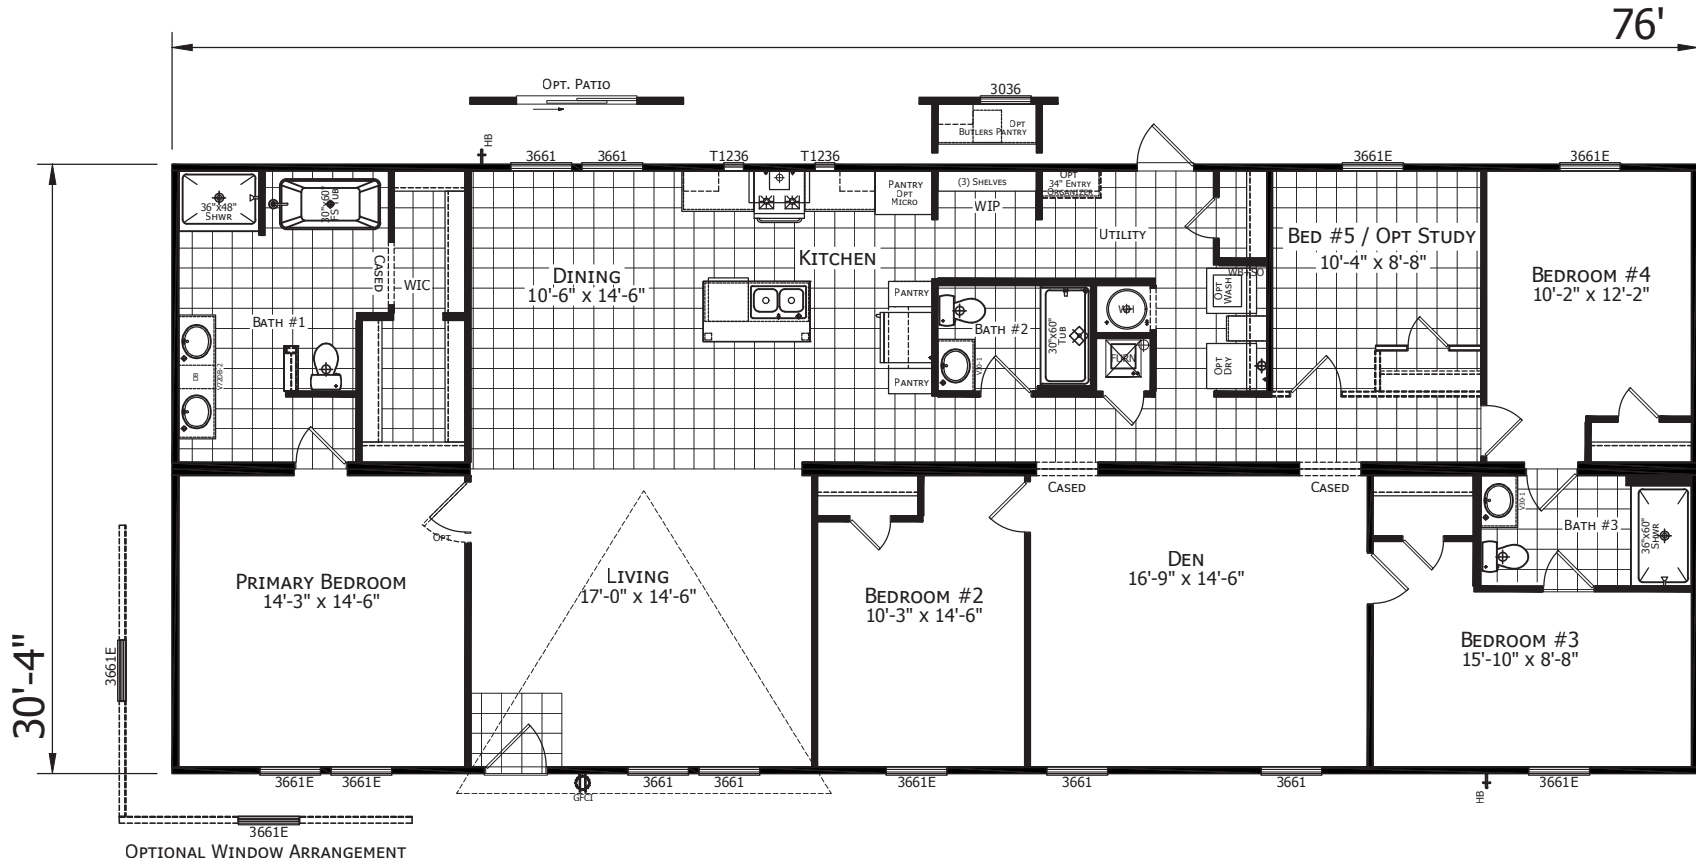

Midway

Dutch Elite Series

2305 SQ. FT. (Approximate) 5 Bedroom, 3 Bath

Last Updated: 10-31-24

FACTORY SELECT HOMES
1480 Northside Drive
Statesville, NC 28625

FactorySelectHomeCenter.com | 1-800-965-6842

IMPORTANT: Alta Cima Corp reserves the right to modify, cancel or substitute products or features of this event at any time without prior notice or obligation. Pictures and other promotional materials are representative and may depict or contain floor plans, square footages, elevations, options, upgrades, extra design features, decorations, floor coverings, specialty light fixtures, custom paint and wall coverings, window treatments, landscaping, sound and alarm systems, furnishings, appliances, and other designer/decorator features and amenities that are not included as part of the home and/or may not be available at all locations. Home, pricing and community information is subject to change, and homes to prior sale, at any time without notice or obligation. ©2020 Alta Cima Corp. All rights reserved.