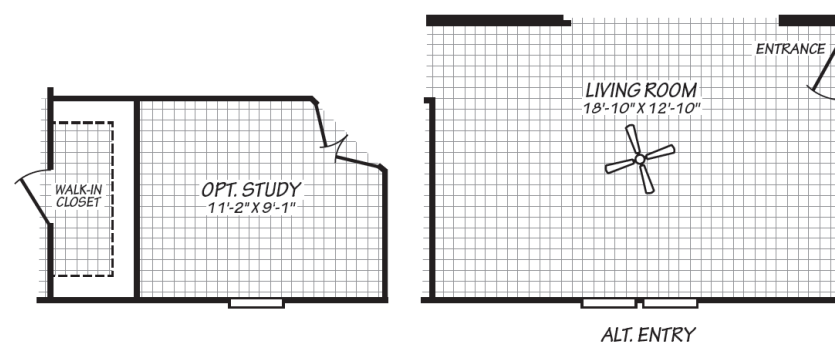

Millican

Blue Ridge Series

1,264 SQ. FT. (Approximate) 3 Bedroom, 2 Bath

Last Updated: 4-7-23

FACTORY SELECT HOMES
1480 Northside Drive
Statesville, NC 28625

FactorySelectHomeCenter.com | 1-800-965-6842

IMPORTANT: Alta Cima Corp reserves the right to modify, cancel or substitute products or features of this event at any time without prior notice or obligation. Pictures and other promotional materials are representative and may depict or contain floor plans, square footages, elevations, options, upgrades, extra design features, decorations, floor coverings, specialty light fixtures, custom paint and wall coverings, window treatments, landscaping, sound and alarm systems, furnishings, appliances, and other designer/decorator features and amenities that are not included as part of the home and/or may not be available at all locations. Home, pricing and community information is subject to change, and homes to prior sale, at any time without notice or obligation. ©2020 Alta Cima Corp. All rights reserved.