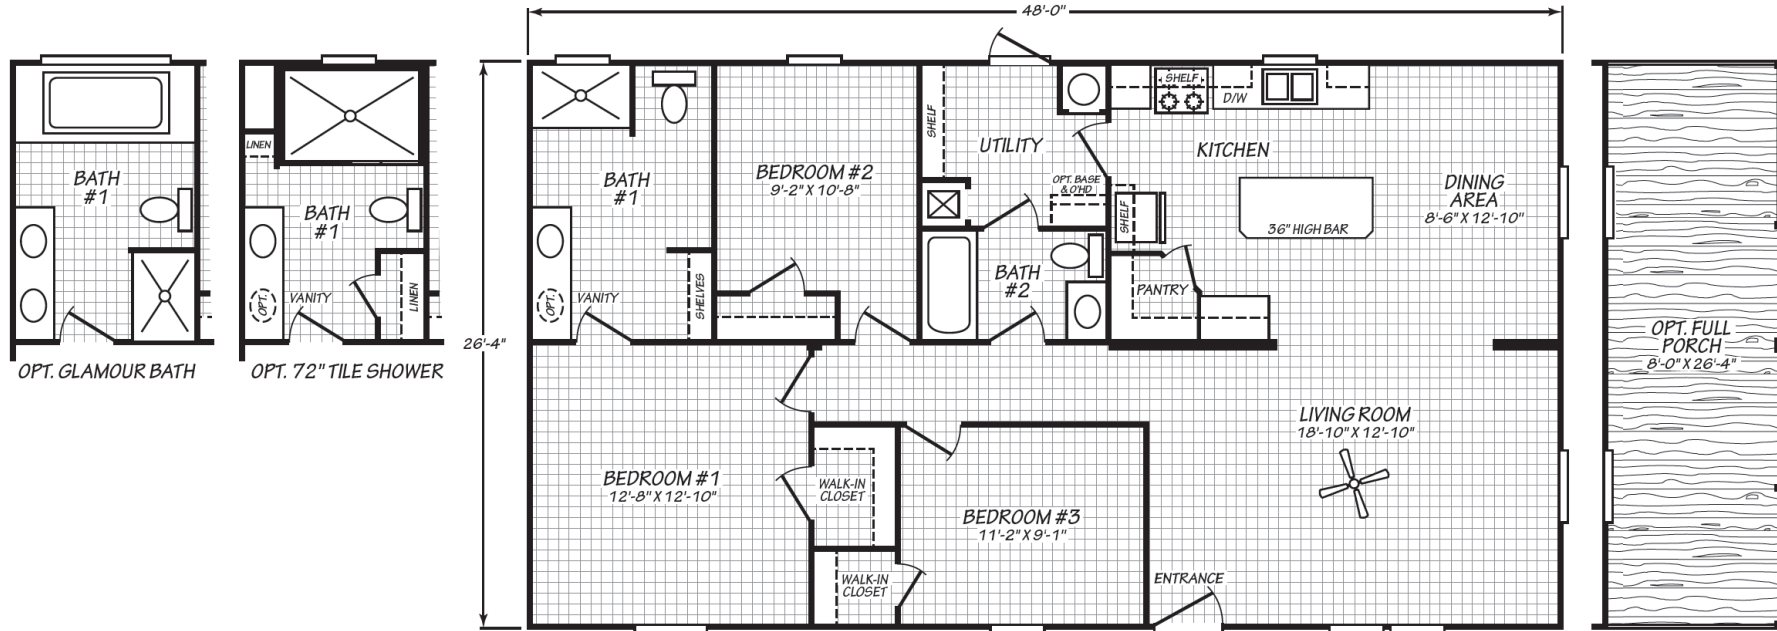

Millican

Blue Ridge Series

1,264 SQ. FT. (Approximate) 3 Bedroom, 2 Bath

Last Updated: 4-7-23

FACTORY SELECT HOMES
1480 Northside Drive
Statesville, NC 28625

FactorySelectHomeCenter.com | 1-800-965-6842

IMPORTANT: Alta Cima Corp reserves the right to modify, cancel or substitute products or features of this event at any time without prior notice or obligation. Pictures and other promotional materials are representative and may depict or contain floor plans, square footages, elevations, options, upgrades, extra design features, decorations, floor coverings, specialty light fixtures, custom paint and wall coverings, window treatments, landscaping, sound and alarm systems, furnishings, appliances, and other designer/decorator features and amenities that are not included as part of the home and/or may not be available at all locations. Home, pricing and community information is subject to change, and homes to prior sale, at any time without notice or obligation. ©2020 Alta Cima Corp. All rights reserved.