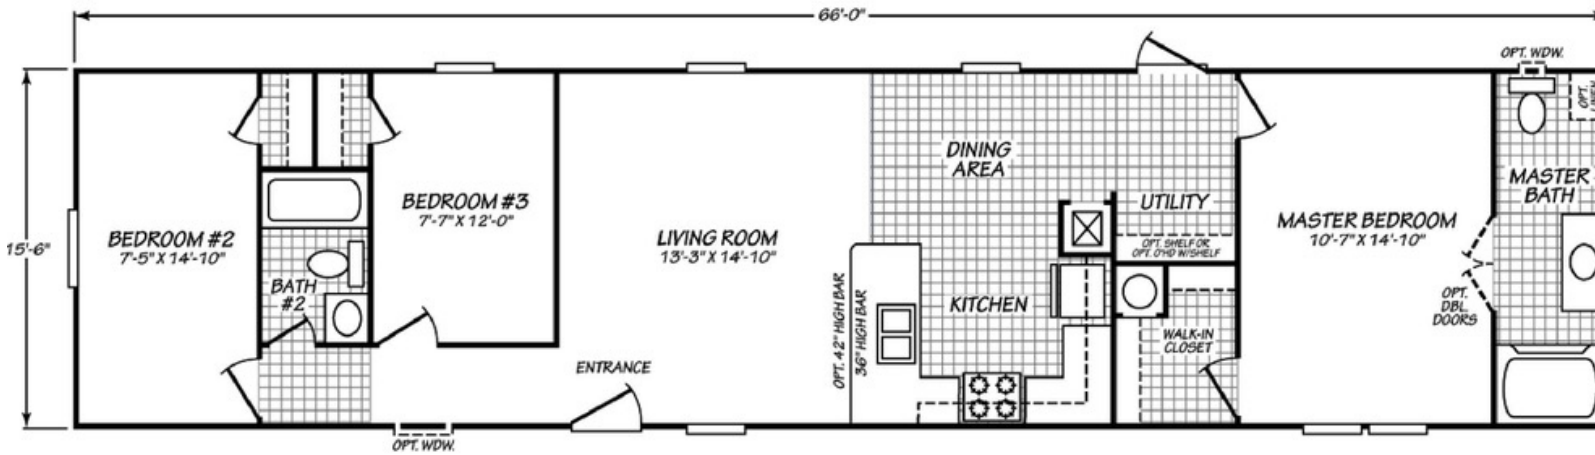

# Mocksville

Blue Ridge Multi-Wide Series

1,023 SQ. FT. (Approximate) 3 Bedroom, 2 Bath

Last Updated: 6-4-21

**FACTORY SELECT HOMES**  
1480 Northside Drive  
Statesville, NC 28625

**FactorySelectHomeCenter.com | 1-800-965-6842**