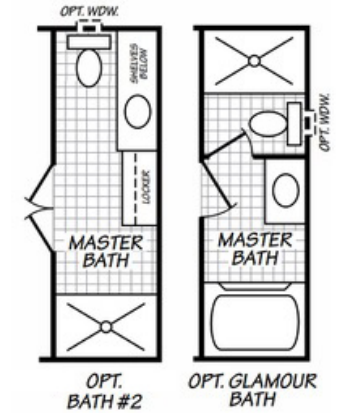

# Mocksville

Blue Ridge Multi-Wide Series

1,023 SQ. FT. (Approximate) 3 Bedroom, 2 Bath

Last Updated: 6-4-21

**FACTORY SELECT HOMES**  
1480 Northside Drive  
Statesville, NC 28625

**FactorySelectHomeCenter.com | 1-800-965-6842**