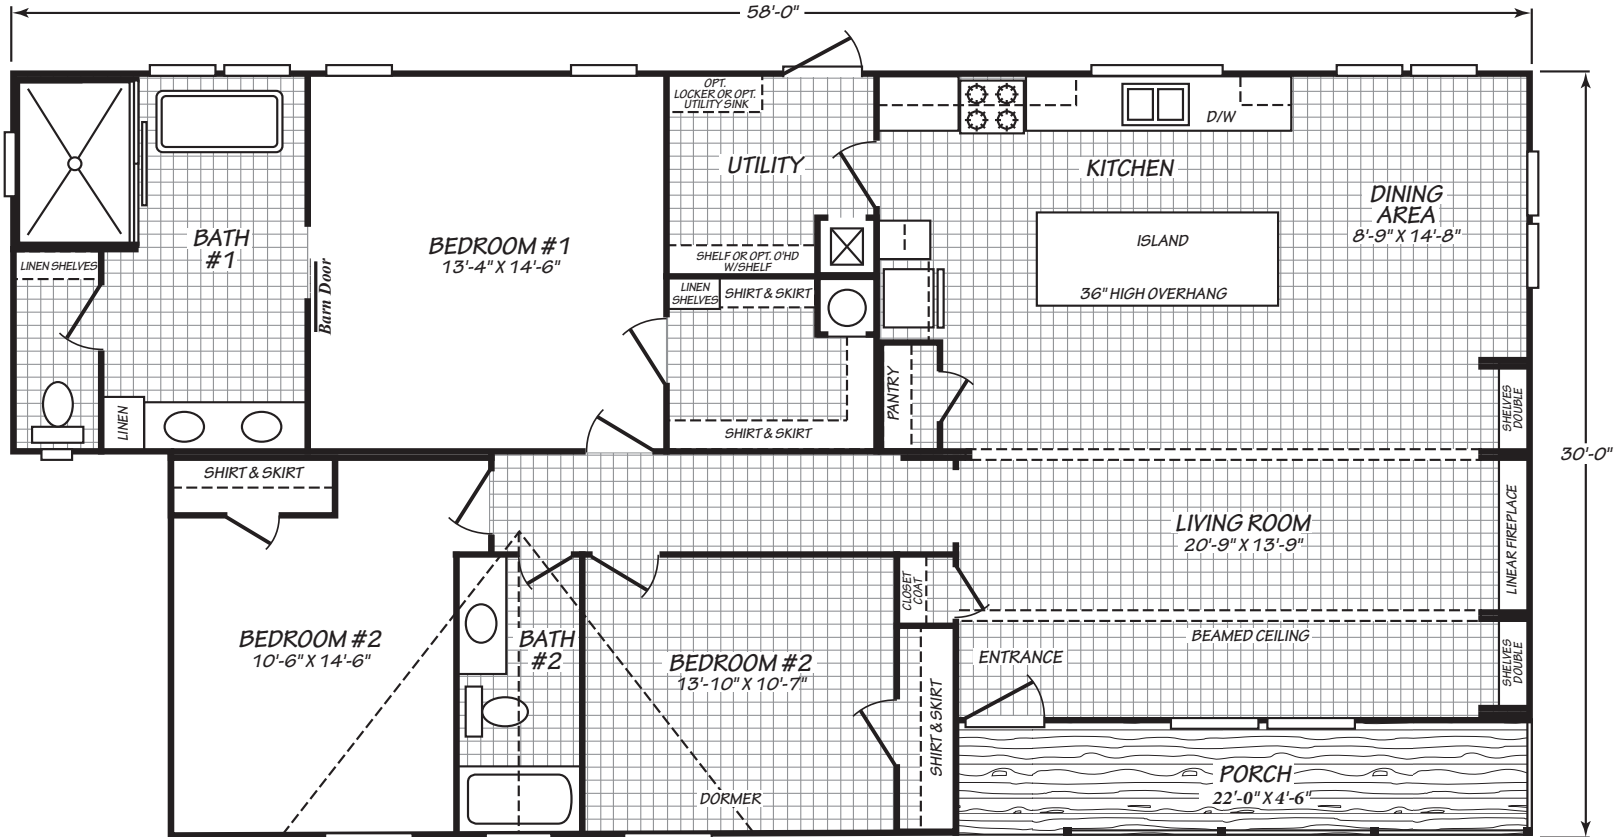

# Monbo

Blue Ridge Multi-Wide Series

1,552 SQ. FT. (Approximate) 3 Bedroom, 2 Bath

Last Updated: 10-14-2020

**FACTORY SELECT HOMES**  
 1480 Northside Drive  
 Statesville, NC 28625

**FactorySelectHomeCenter.com | 1-800-965-6842**