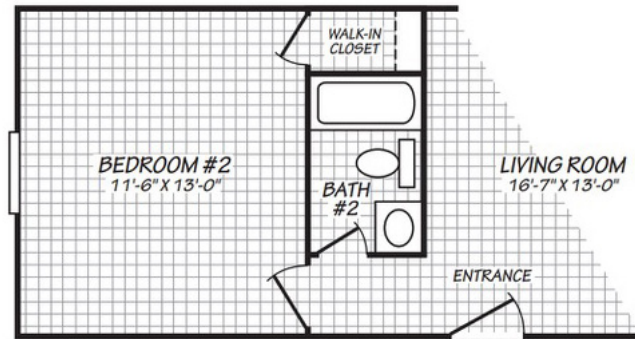

Moorestville

Blue Ridge Multi-Wide Series

902 SQ. FT. (Approximate) 3 Bedroom, 2 Bath

Last Updated: 10-14-2020

ALTERNATE TWO BEDROOM

FACTORY SELECT HOMES
1480 Northside Drive
Statesville, NC 28625

FactorySelectHomeCenter.com | 1-800-965-6842