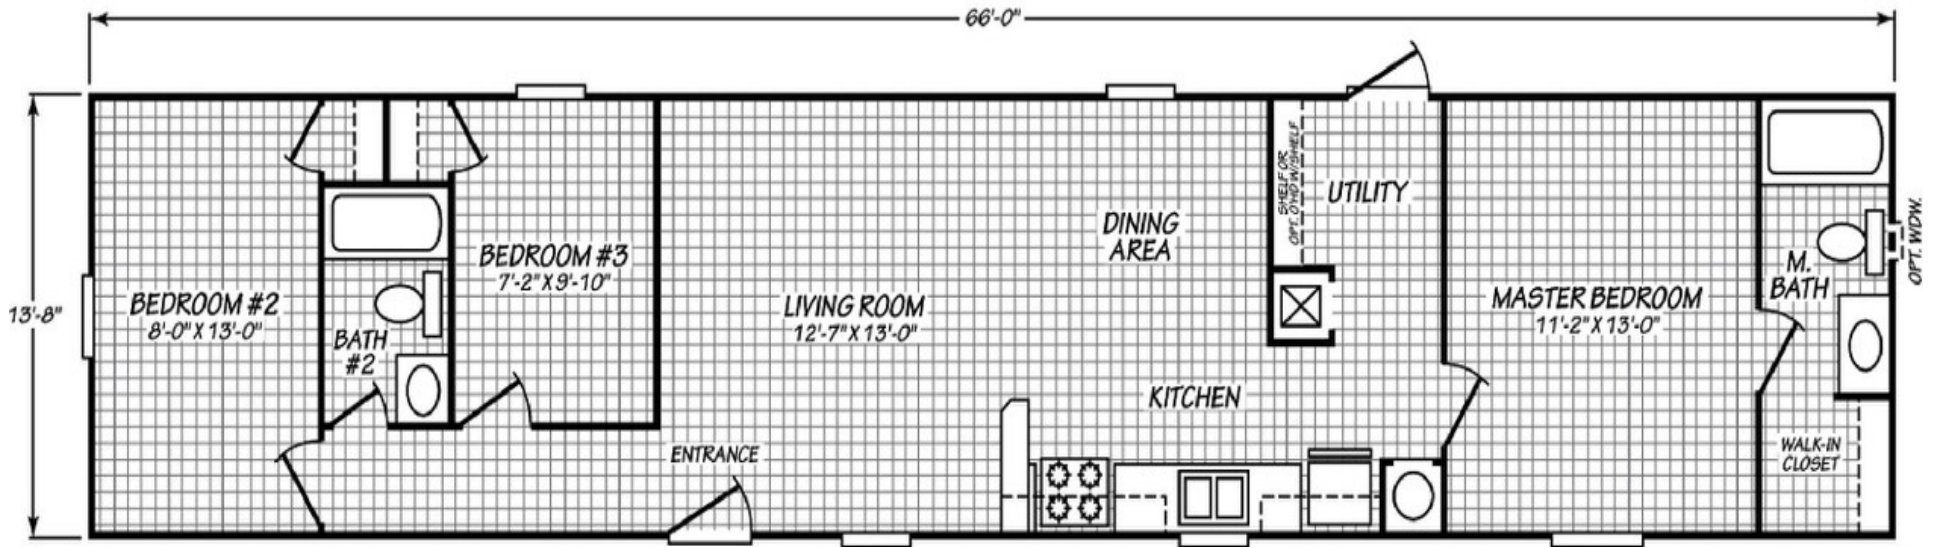

Moorestville

Blue Ridge Multi-Wide Series

902 SQ. FT. (Approximate) 3 Bedroom, 2 Bath

Last Updated: 10-14-2020

ALTERNATE TWO BEDROOM

FACTORY SELECT HOMES
1480 Northside Drive
Statesville, NC 28625

FactorySelectHomeCenter.com | 1-800-965-6842