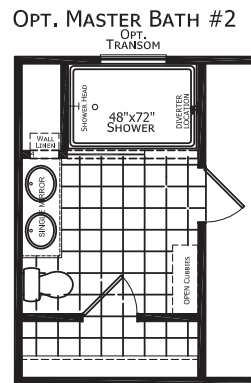

Morven

Dutch Elite Housing Series

FactorySelectHomes

3 Bedrooms, 2 Baths
Approx. 1,152 Sq. Ft.

Last Updated: 2-14-19

I authorize Factory Expo Homes to build my house, per this plan.

X _____

Customer Signature/Date