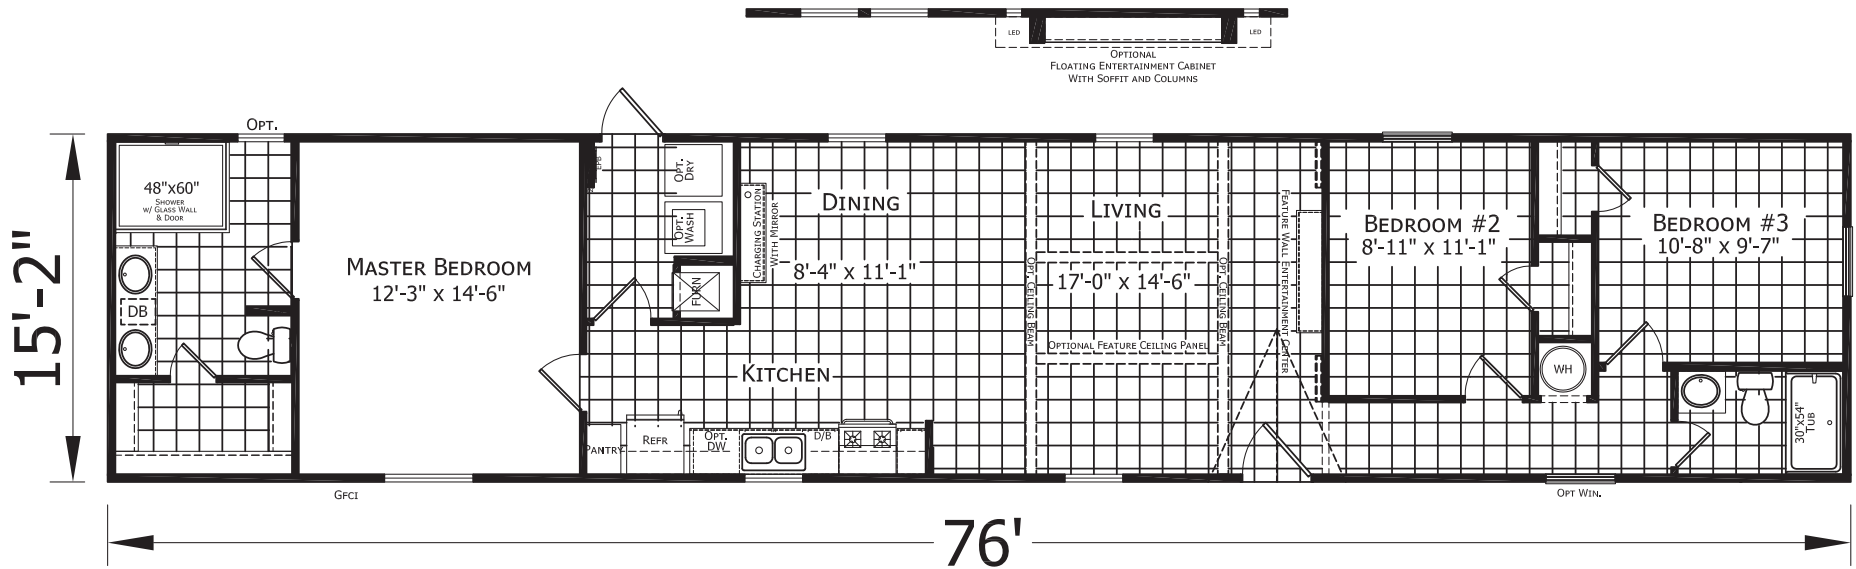

Morven

Dutch Elite Housing Series

FactorySelectHomes

3 Bedrooms, 2 Baths
Approx. 1,152 Sq. Ft.

Last Updated: 2-14-19

I authorize Factory Expo Homes to build my house, per this plan.

X _____

Customer Signature/Date