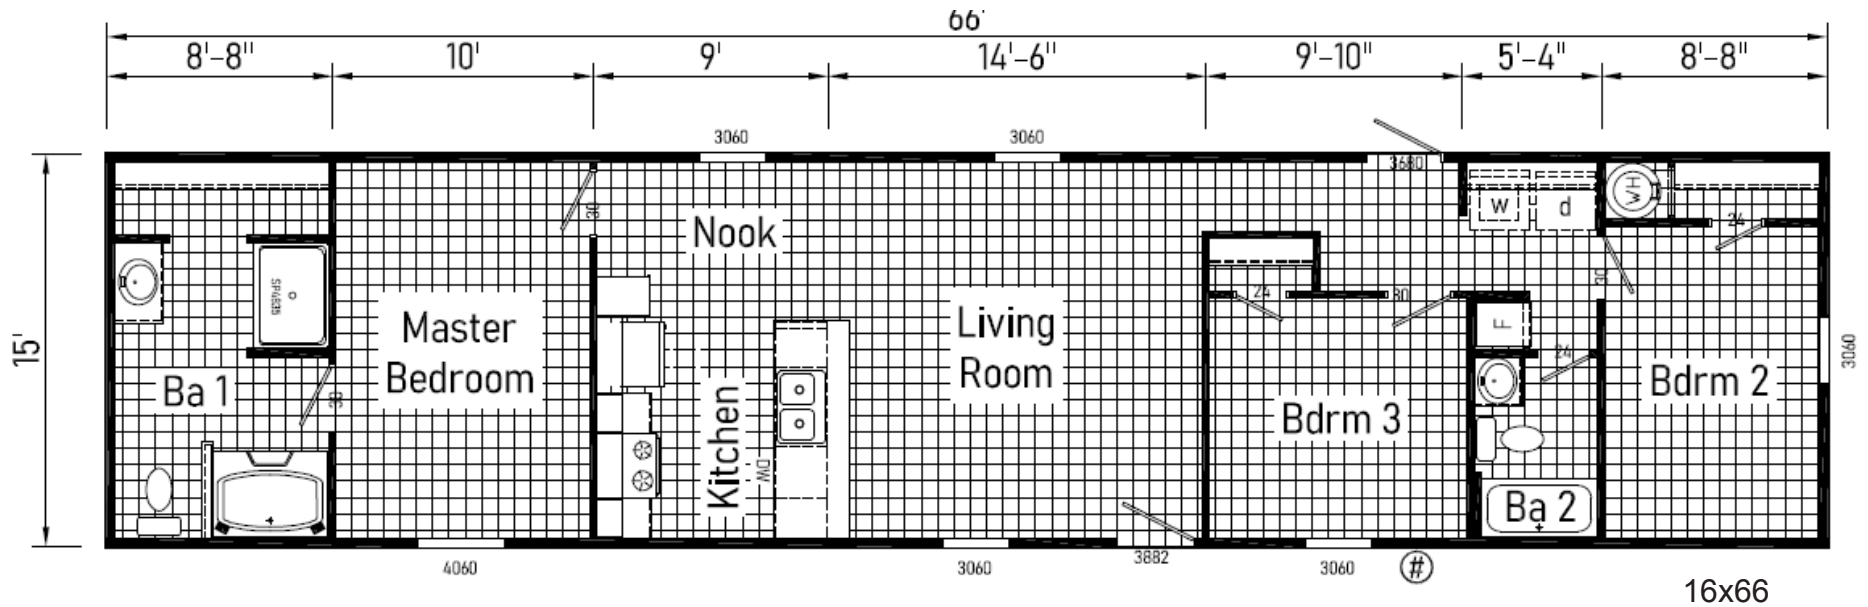

Nakina

Phoenix Series

1,056 SQ. FT. (Approximate) 3 Bedroom, 2 Bath

Last Updated: 8-30-23

FACTORY SELECT HOMES

1480 Northside Drive
Statesville, NC 28625

FactorySelectHomeCenter.com | 1-800-965-6842

IMPORTANT: Alta Cima Corp reserves the right to modify, cancel or substitute products or features of this event at any time without prior notice or obligation. Pictures and other promotional materials are representative and may depict or contain floor plans, square footages, elevations, options, upgrades, extra design features, decorations, floor coverings, specialty light fixtures, custom paint and wall coverings, window treatments, landscaping, sound and alarm systems, furnishings, appliances, and other designer/decorator features and amenities that are not included as part of the home and/or may not be available at all locations. Home, pricing and community information is subject to change, and homes to prior sale, at any time without notice or obligation. ©2020 Alta Cima Corp. All rights reserved.