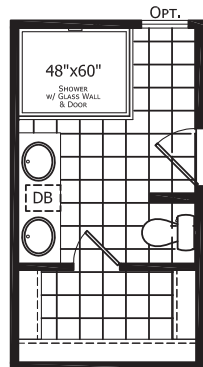

Oakboro

Dutch Elite Housing Series

FactorySelectHomes

3 Bedrooms, 2 Baths
Approx. 1,152 Sq. Ft.

Last Updated: 2-14-19

OPT. MASTER BATH #2

1480 Northside Drive
Statesville, NC 28625

For Detailed Directions See Map On Our Website