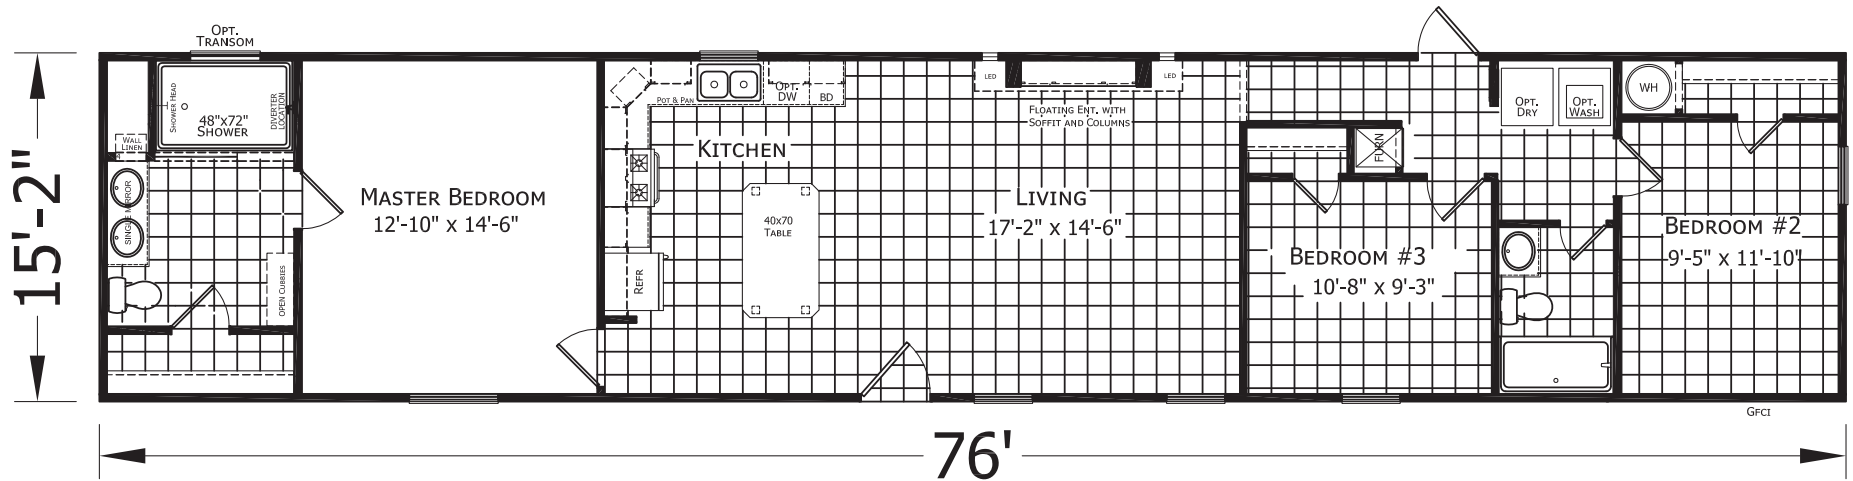

Oakboro

Dutch Elite Housing Series

FactorySelectHomes

3 Bedrooms, 2 Baths
Approx. 1,152 Sq. Ft.

Last Updated: 2-14-19

OPT. MASTER BATH #2

1480 Northside Drive
Statesville, NC 28625

For Detailed Directions See Map On Our Website