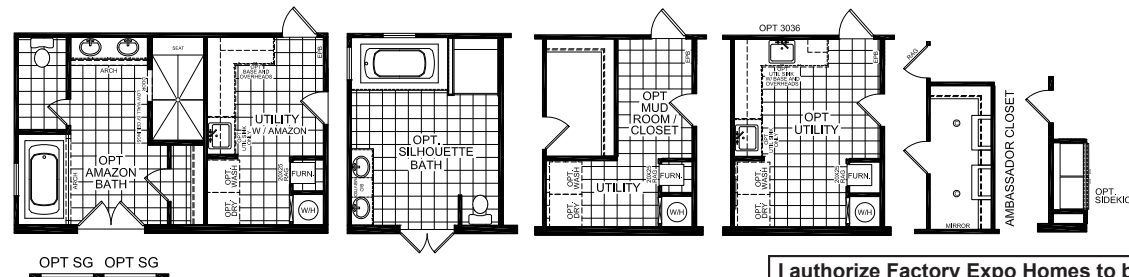

Penman

Chateau Collection

FactorySelectHomes

4 Bedrooms, 2 Baths
Approx. 2,062 Sq. Ft.

Last Updated: 1-13-19

1480 Northside Drive
Statesville, NC 28625

For Detailed Directions See Map On Our Website

I authorize Factory Expo Homes to build my house, per this plan.