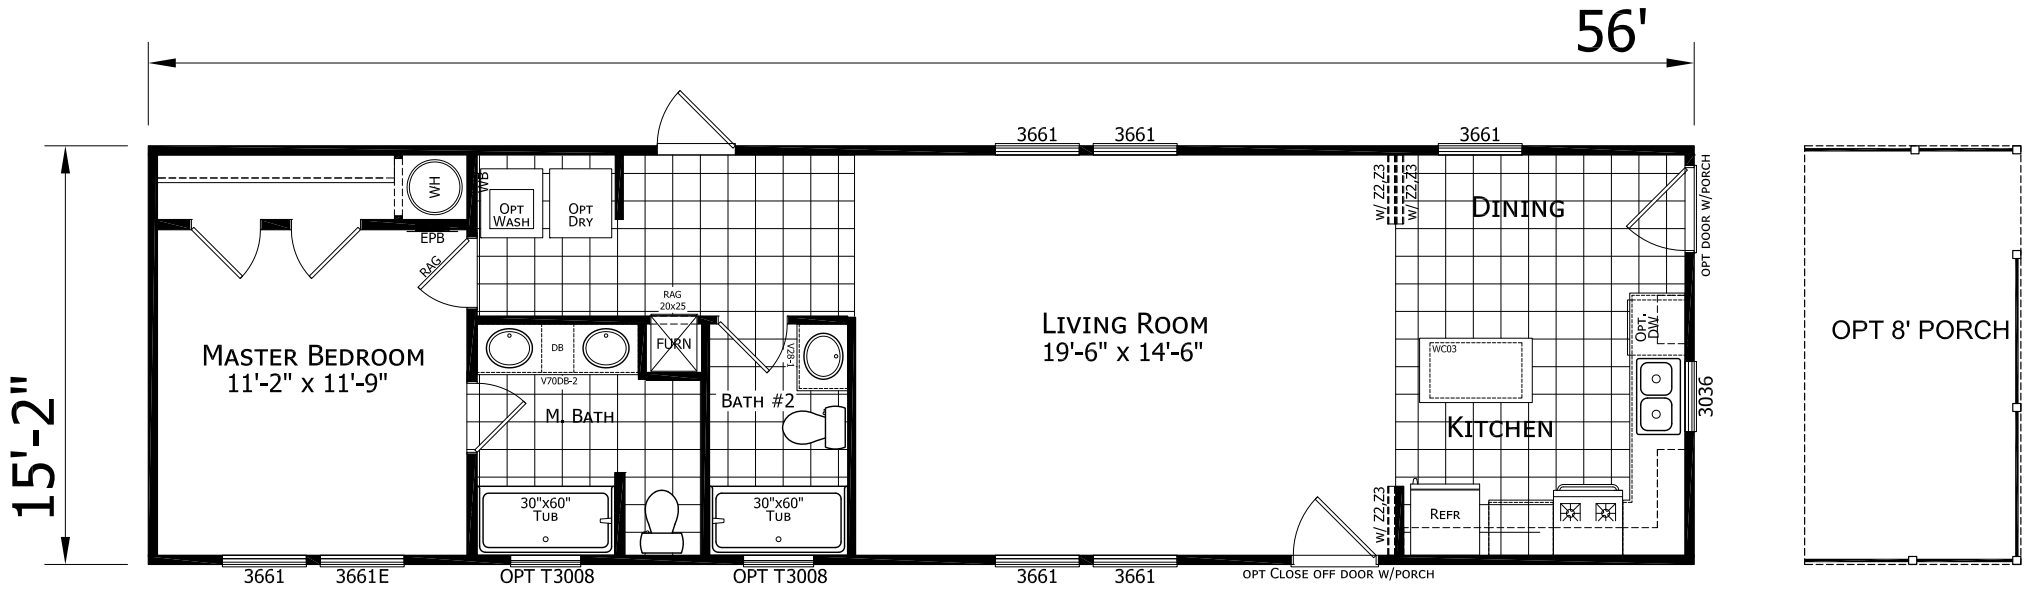

Pineview

Dutch Elite Series

849 SQ. FT. (Approximate) 1 Bedroom, 2 Bath

Last Updated: 12-9-24

FACTORY SELECT HOMES
 1480 Northside Drive
 Statesville, NC 28625

FactorySelectHomeCenter.com | 1-800-965-6842

IMPORTANT: Alta Cima Corp reserves the right to modify, cancel or substitute products or features of this event at any time without prior notice or obligation. Pictures and other promotional materials are representative and may depict or contain floor plans, square footages, elevations, options, upgrades, extra design features, decorations, floor coverings, specialty light fixtures, custom paint and wall coverings, window treatments, landscaping, sound and alarm systems, furnishings, appliances, and other designer/decorator features and amenities that are not included as part of the home and/or may not be available at all locations. Home, pricing and community information is subject to change, and homes to prior sale, at any time without notice or obligation. ©2020 Alta Cima Corp. All rights reserved.