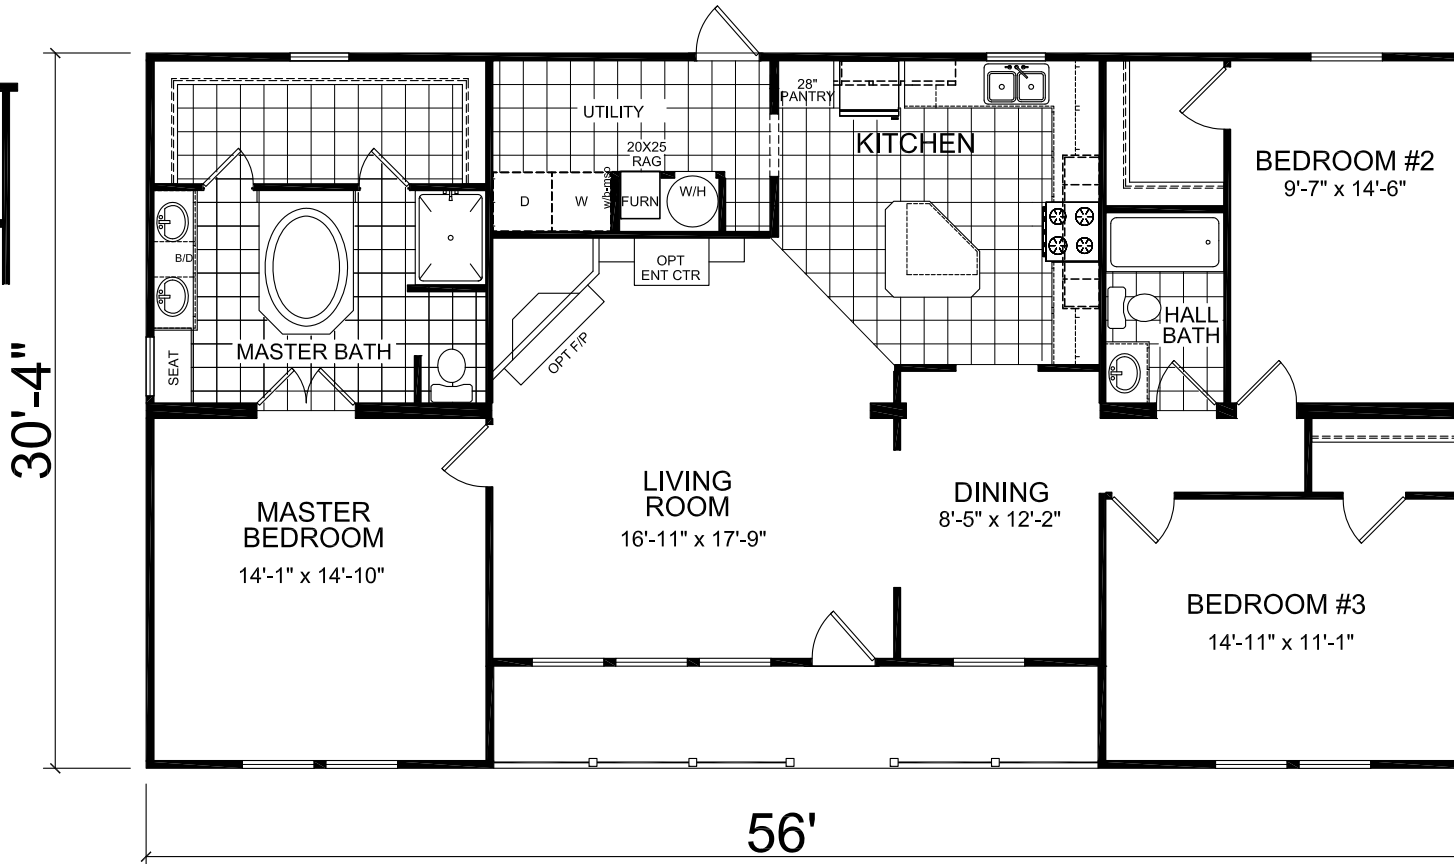

# FactorySelectHomes

3 Bedrooms, 2 Baths  
Approx. 1,588 Sq. Ft.

Last Updated: 2-14-19

OPTIONAL AMBASSADOR CLOSET

1480 Northside Drive  
Statesville, NC 28625

For Detailed Directions See Map On Our Website