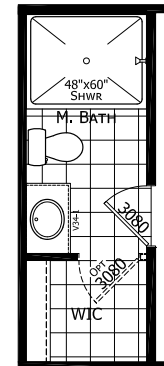

Selwyn

Dutch Elite Series

1,153 SQ. FT. (Approximate) 3 Bedroom, 2 Bath

Last Updated: 12-9-24

OPT MASTER BATH

OPT 2 BEDROOM

FACTORY SELECT HOMES

1480 Northside Drive
Statesville, NC 28625