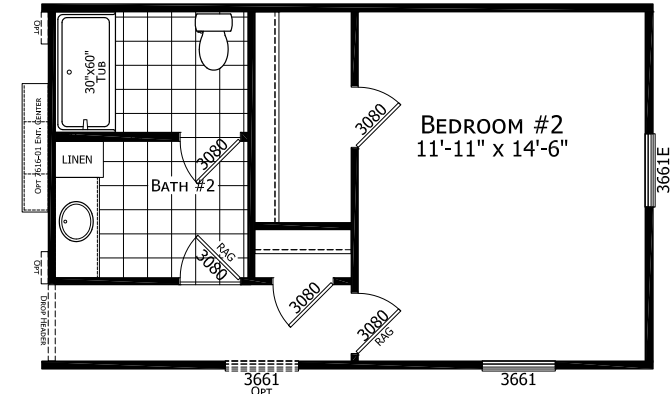

Selwyn

Dutch Elite Series

1,153 SQ. FT. (Approximate) 3 Bedroom, 2 Bath

Last Updated: 12-9-24

OPT MASTER BATH

OPT 2 BEDROOM

FACTORY SELECT HOMES

1480 Northside Drive
Statesville, NC 28625