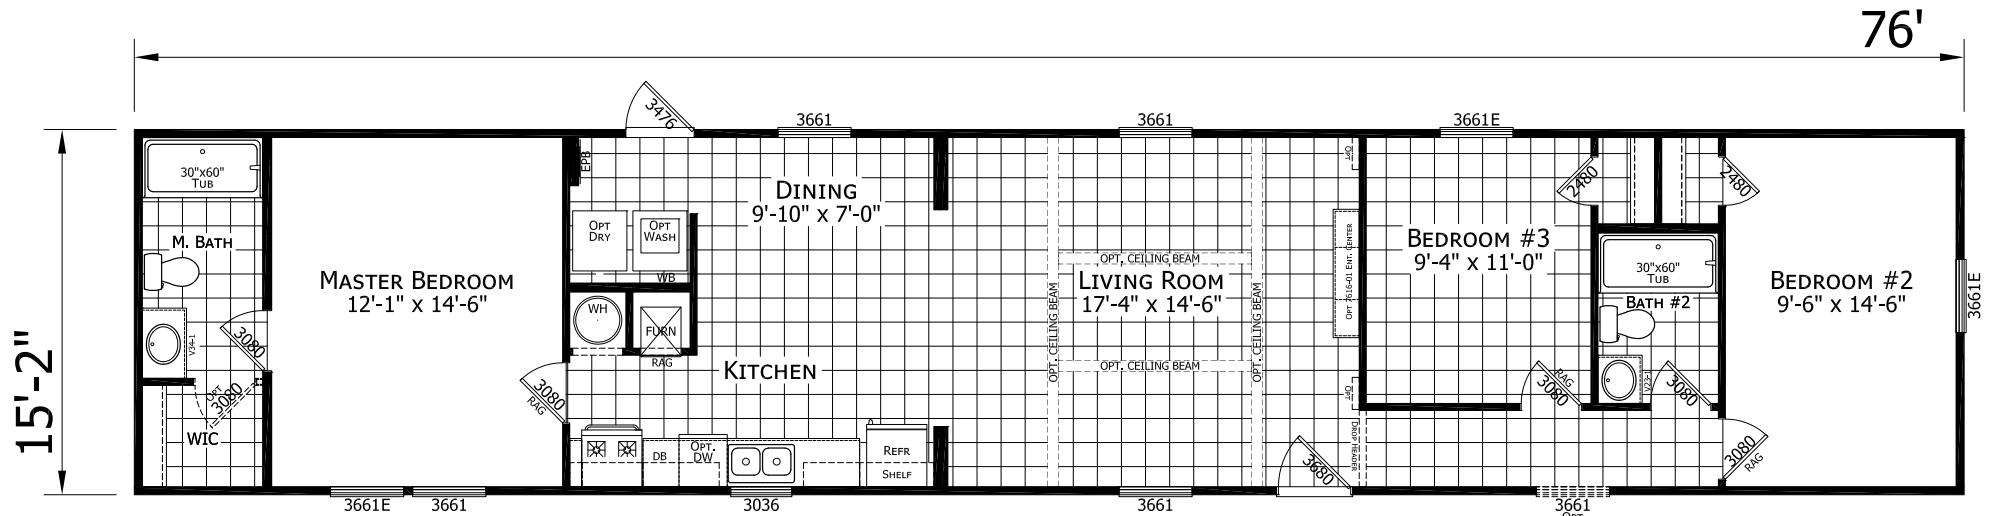

Selwyn

Dutch Elite Series

1,153 SQ. FT. (Approximate) 3 Bedroom, 2 Bath

Last Updated: 12-9-24

OPT MASTER BATH

OPT 2 BEDROOM

FACTORY SELECT HOMES

1480 Northside Drive
Statesville, NC 28625