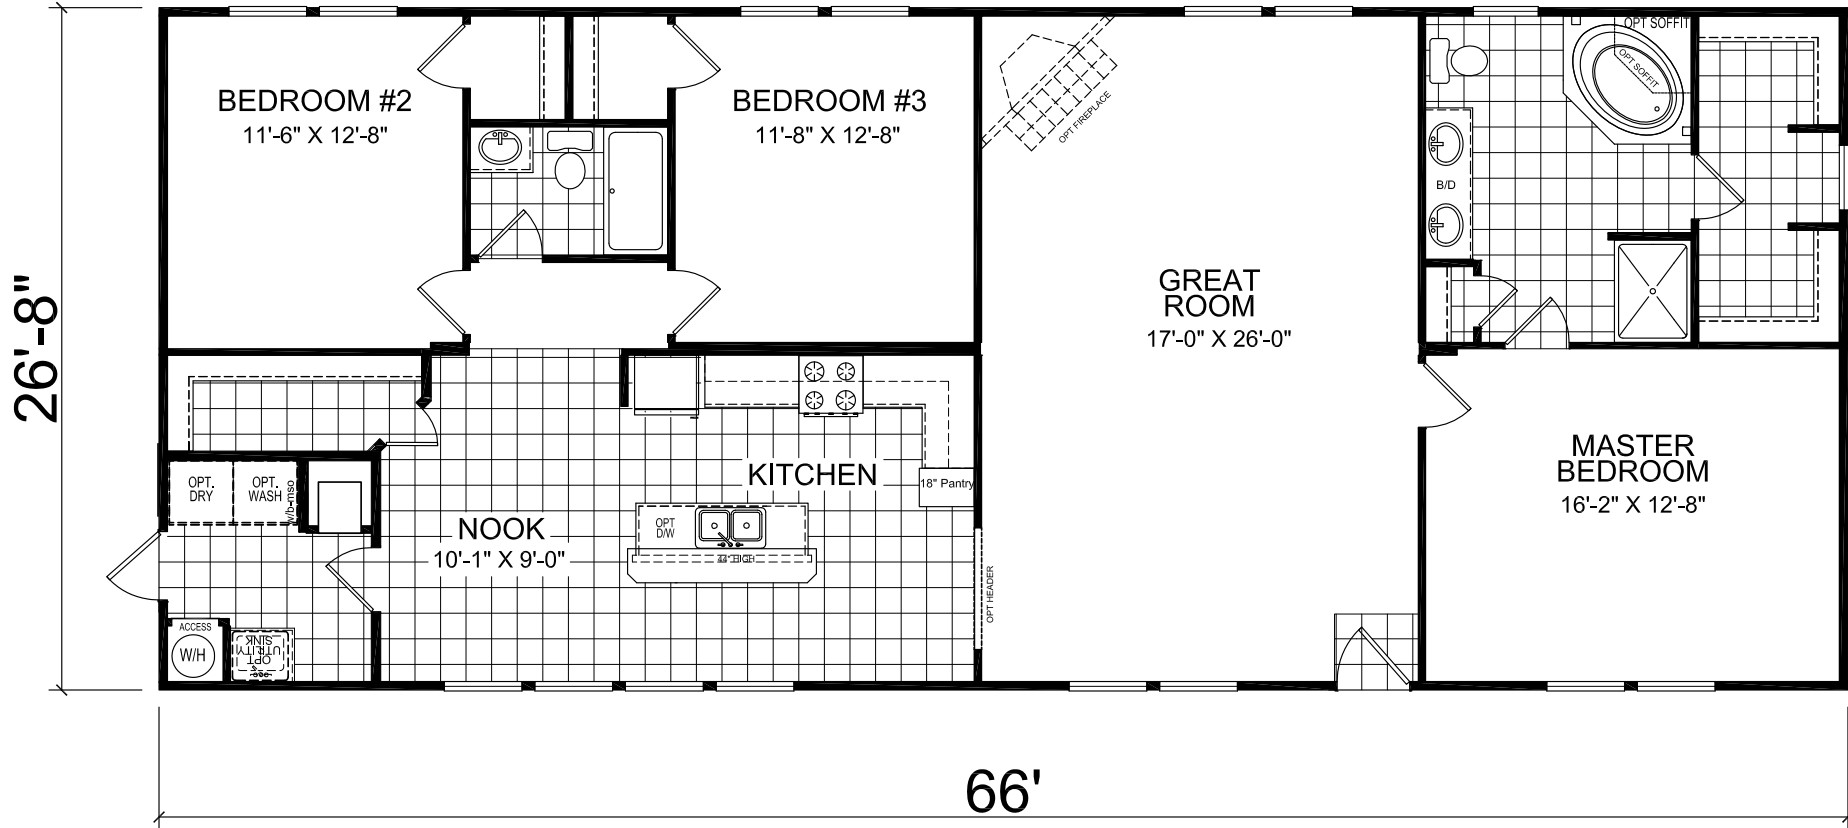

# Sidesmur

Dutch Elite Housing Series

# FactorySelectHomes

**3 Bedrooms, 2 Baths**  
**Approx. 1,760 Sq. Ft.**

Last Updated: 2-14-19

I authorize Factory Expo Homes to build my house, per this plan.

X \_\_\_\_\_  
Customer Signature/Date

**1-800-965-6842** [www.FactorySelectHomeCenter.com](http://www.FactorySelectHomeCenter.com) **1-800-965-6842** [www.FactorySelectHomeCenter.com](http://www.FactorySelectHomeCenter.com)