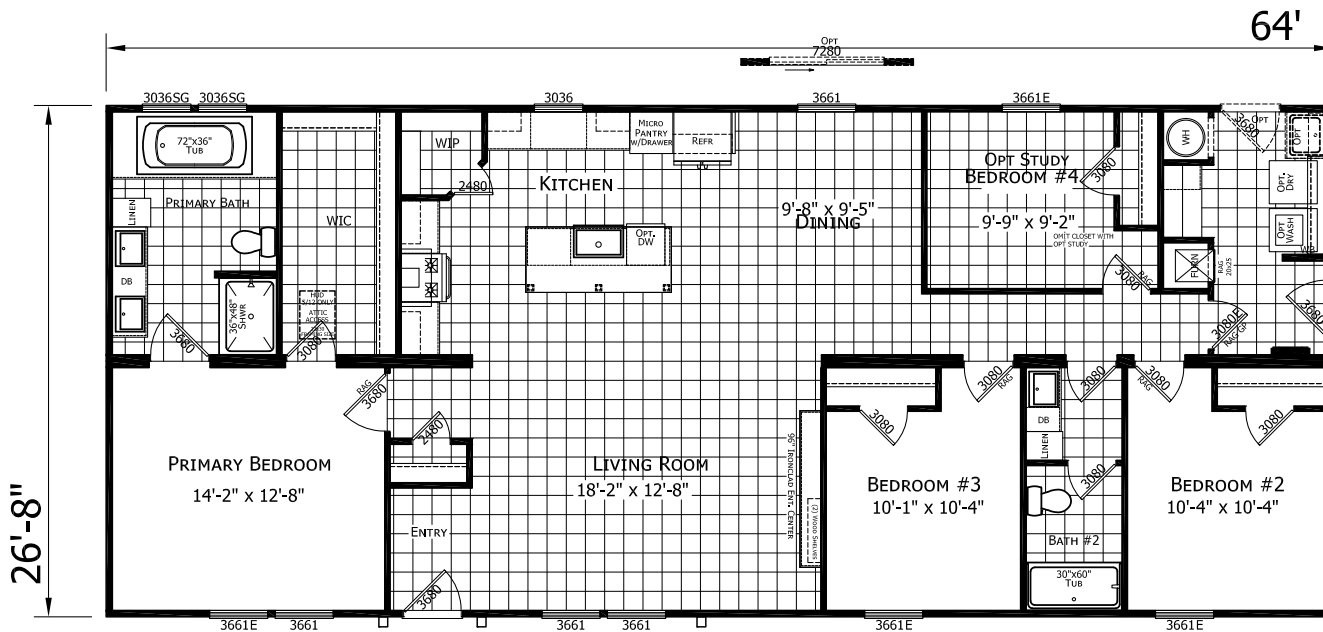

Startex

Ironclad Collection

1,706 SQ. FT. (Approximate) 4 Bedroom, 2 Bath

Last Updated: 11-12-24

FACTORY SELECT HOMES
1480 Northside Drive
Statesville, NC 28625

MIRRORED FLOOR PLAN OPTION AVAILABLE, CONTACT A HOUSING CONSULTANT FOR MORE INFORMATION.