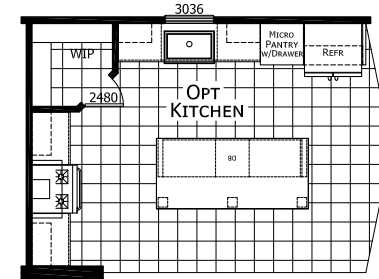

Startex

Ironclad Collection

1,706 SQ. FT. (Approximate) 4 Bedroom, 2 Bath

Last Updated: 11-12-24

FACTORY SELECT HOMES
1480 Northside Drive
Statesville, NC 28625

MIRRORED FLOOR PLAN OPTION AVAILABLE, CONTACT A HOUSING CONSULTANT FOR MORE INFORMATION.