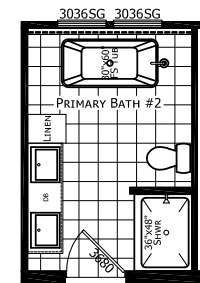

Startex

Ironclad Collection

1,706 SQ. FT. (Approximate) 4 Bedroom, 2 Bath

Last Updated: 11-12-24

FACTORY SELECT HOMES
1480 Northside Drive
Statesville, NC 28625

MIRRORED FLOOR PLAN OPTION AVAILABLE, CONTACT A HOUSING CONSULTANT FOR MORE INFORMATION.