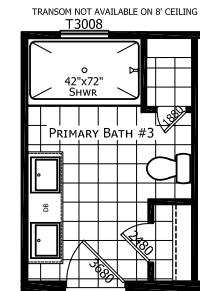

Startex

Ironclad Collection

1,706 SQ. FT. (Approximate) 4 Bedroom, 2 Bath

Last Updated: 11-12-24

FACTORY SELECT HOMES
1480 Northside Drive
Statesville, NC 28625

MIRRORED FLOOR PLAN OPTION AVAILABLE, CONTACT A HOUSING CONSULTANT FOR MORE INFORMATION.