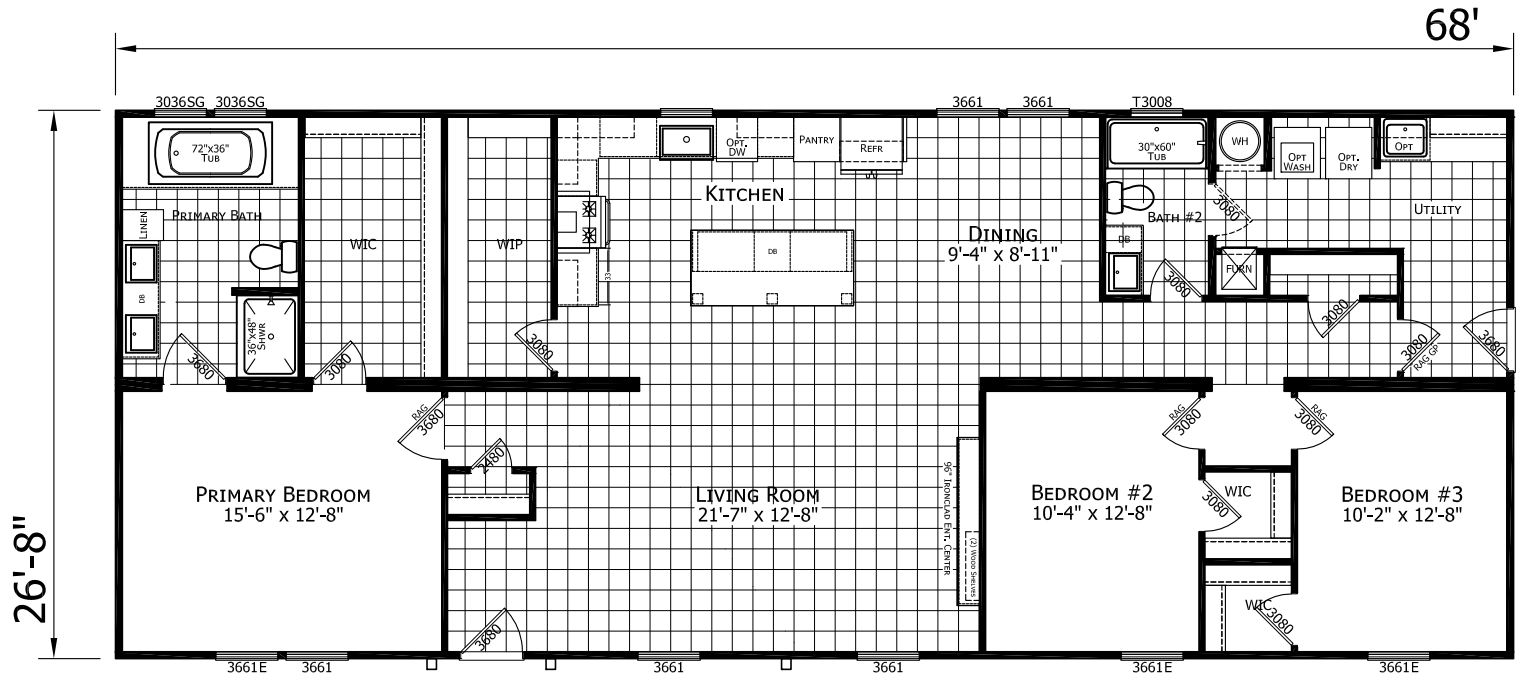

# Teaberry

Ironclad Collection

1,813 SQ. FT. (Approximate) 3 Bedroom, 2 Bath

Last Updated: 11-12-24

**FACTORY SELECT HOMES**  
1480 Northside Drive  
Statesville, NC 28625

**FactorySelectHomeCenter.com | 1-800-965-6842**