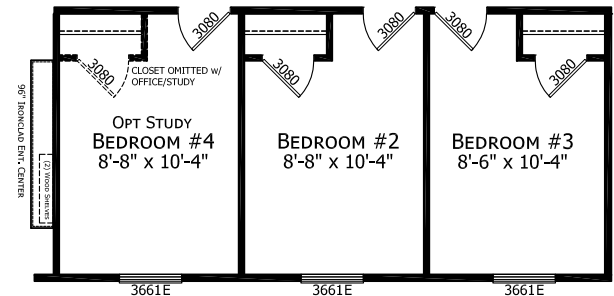

# Teaberry

Ironclad Collection

1,813 SQ. FT. (Approximate) 3 Bedroom, 2 Bath

Last Updated: 11-12-24

**FACTORY SELECT HOMES**  
1480 Northside Drive  
Statesville, NC 28625

**FactorySelectHomeCenter.com | 1-800-965-6842**