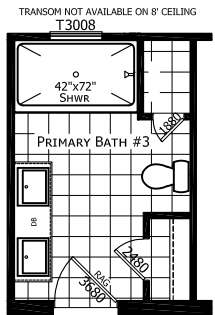

# Teaberry

Ironclad Collection

1,813 SQ. FT. (Approximate) 3 Bedroom, 2 Bath

Last Updated: 11-12-24

**FACTORY SELECT HOMES**  
1480 Northside Drive  
Statesville, NC 28625

**FactorySelectHomeCenter.com | 1-800-965-6842**