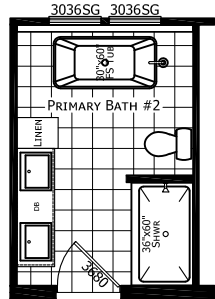

# Teaberry

Ironclad Collection

1,813 SQ. FT. (Approximate) 3 Bedroom, 2 Bath

Last Updated: 11-12-24

**FACTORY SELECT HOMES**  
1480 Northside Drive  
Statesville, NC 28625

**FactorySelectHomeCenter.com | 1-800-965-6842**