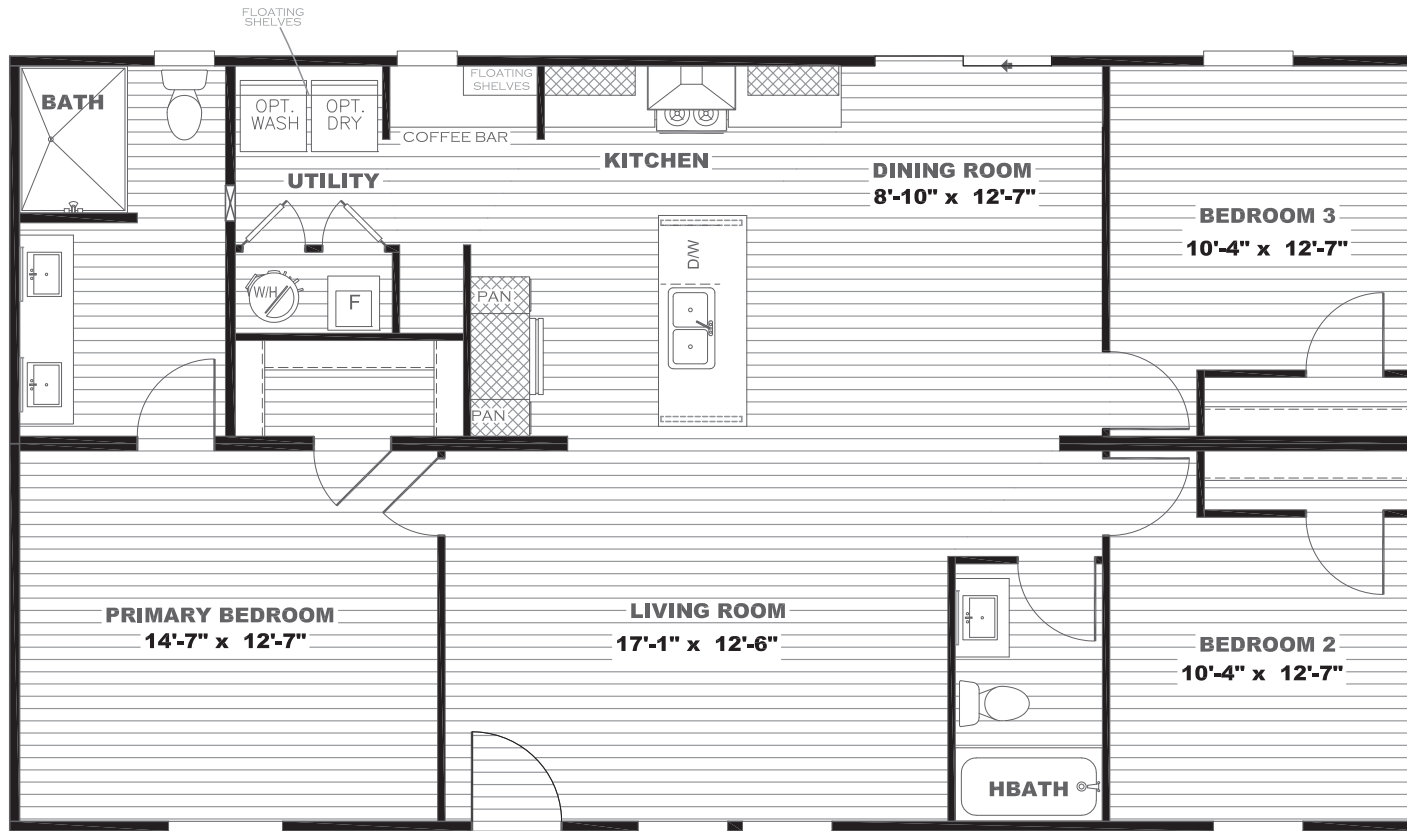

# Thayer

Epic Journey Series

1,264 SQ. FT. (Approximate) 3 Bedroom, 2 Bath

Last Updated: 8-11-23

**FACTORY SELECT HOMES**

1480 Northside Drive  
Statesville, NC 28625

**FactorySelectHomeCenter.com | 1-800-965-6842**