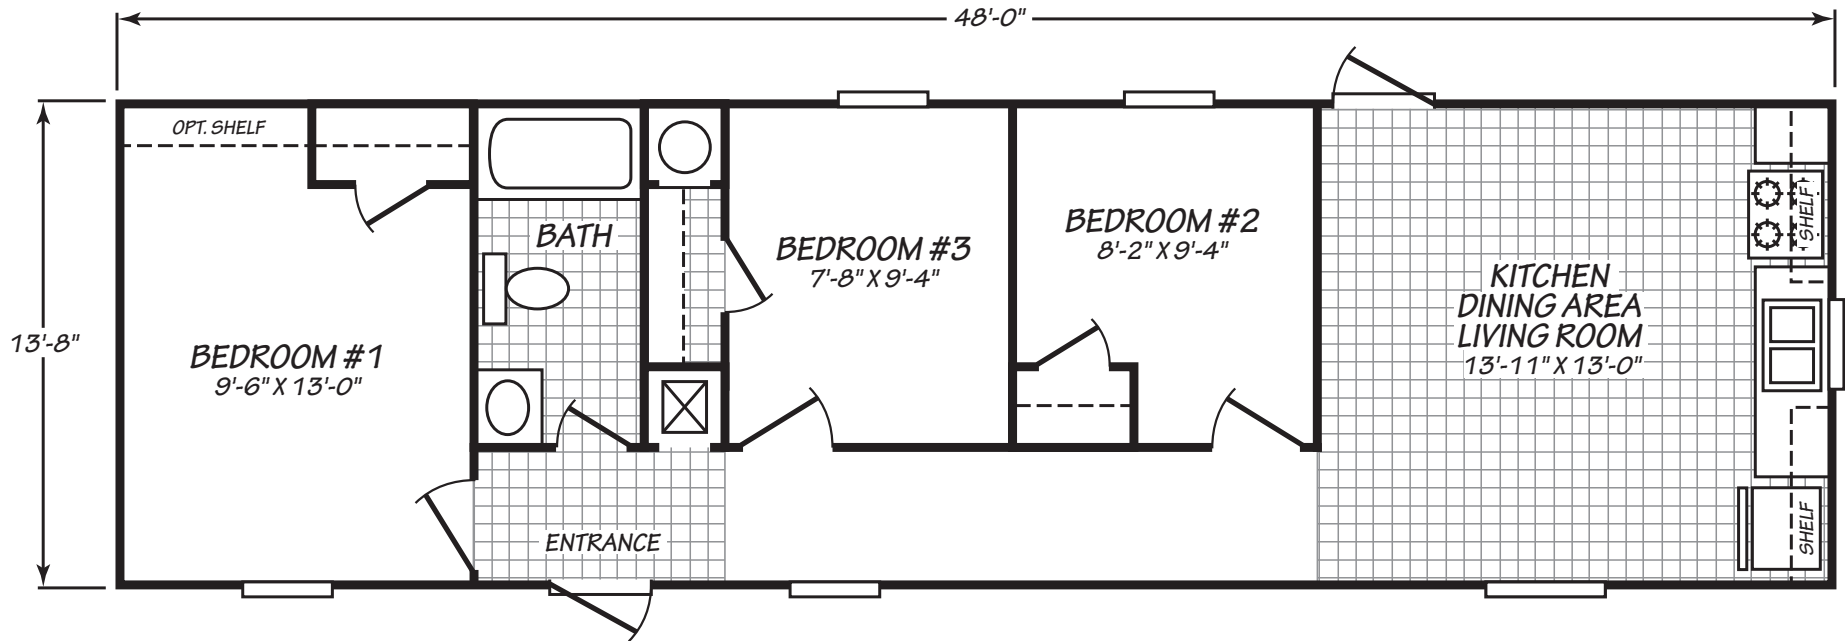

Thrifty 3

Expo Lite Series

656 SQ. FT. (Approximate) 3 Bedroom, 1 Bath

Last Updated: 4-9-21

FACTORY SELECT HOMES

1480 Northside Drive
Statesville, NC 28625

FactorySelectHomeCenter.com | 1-800-965-6842

IMPORTANT: Alta Cima Corp reserves the right to modify, cancel or substitute products or features of this event at any time without prior notice or obligation. Pictures and other promotional materials are representative and may depict or contain floor plans, square footages, elevations, options, upgrades, extra design features, decorations, floor coverings, specialty light fixtures, custom paint and wall coverings, window treatments, landscaping, sound and alarm systems, furnishings, appliances, and other designer/decorator features and amenities that are not included as part of the home and/or may not be available at all locations. Home, pricing and community information is subject to change, and homes to prior sale, at any time without notice or obligation. ©2020 Alta Cima Corp. All rights reserved.