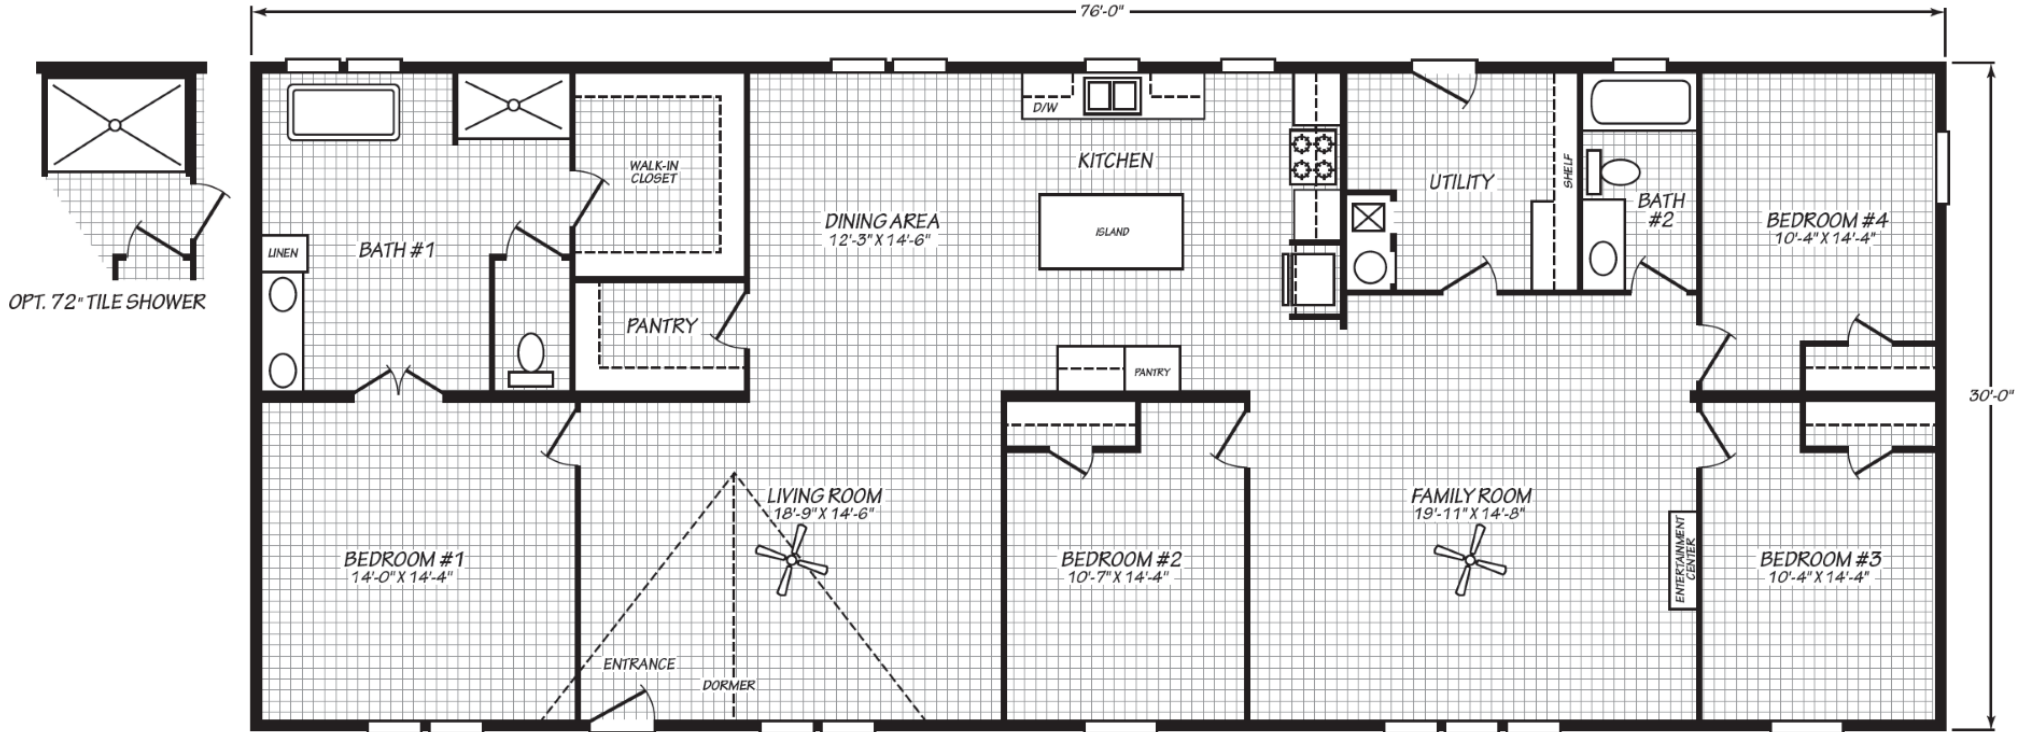

Trimble

Blue Ridge Series

2280 SQ. FT. (Approximate) 4 Bedroom, 2 Bath

Last Updated: 12-17-24

FACTORY SELECT HOMES
 1480 Northside Drive
 Statesville, NC 28625

FactorySelectHomeCenter.com | 1-800-965-6842

IMPORTANT: Alta Cima Corp reserves the right to modify, cancel or substitute products or features of this event at any time without prior notice or obligation. Pictures and other promotional materials are representative and may depict or contain floor plans, square footages, elevations, options, upgrades, extra design features, decorations, floor coverings, specialty light fixtures, custom paint and wall coverings, window treatments, landscaping, sound and alarm systems, furnishings, appliances, and other designer/decorator features and amenities that are not included as part of the home and/or may not be available at all locations. Home, pricing and community information is subject to change, and homes to prior sale, at any time without notice or obligation. ©2020 Alta Cima Corp. All rights reserved.