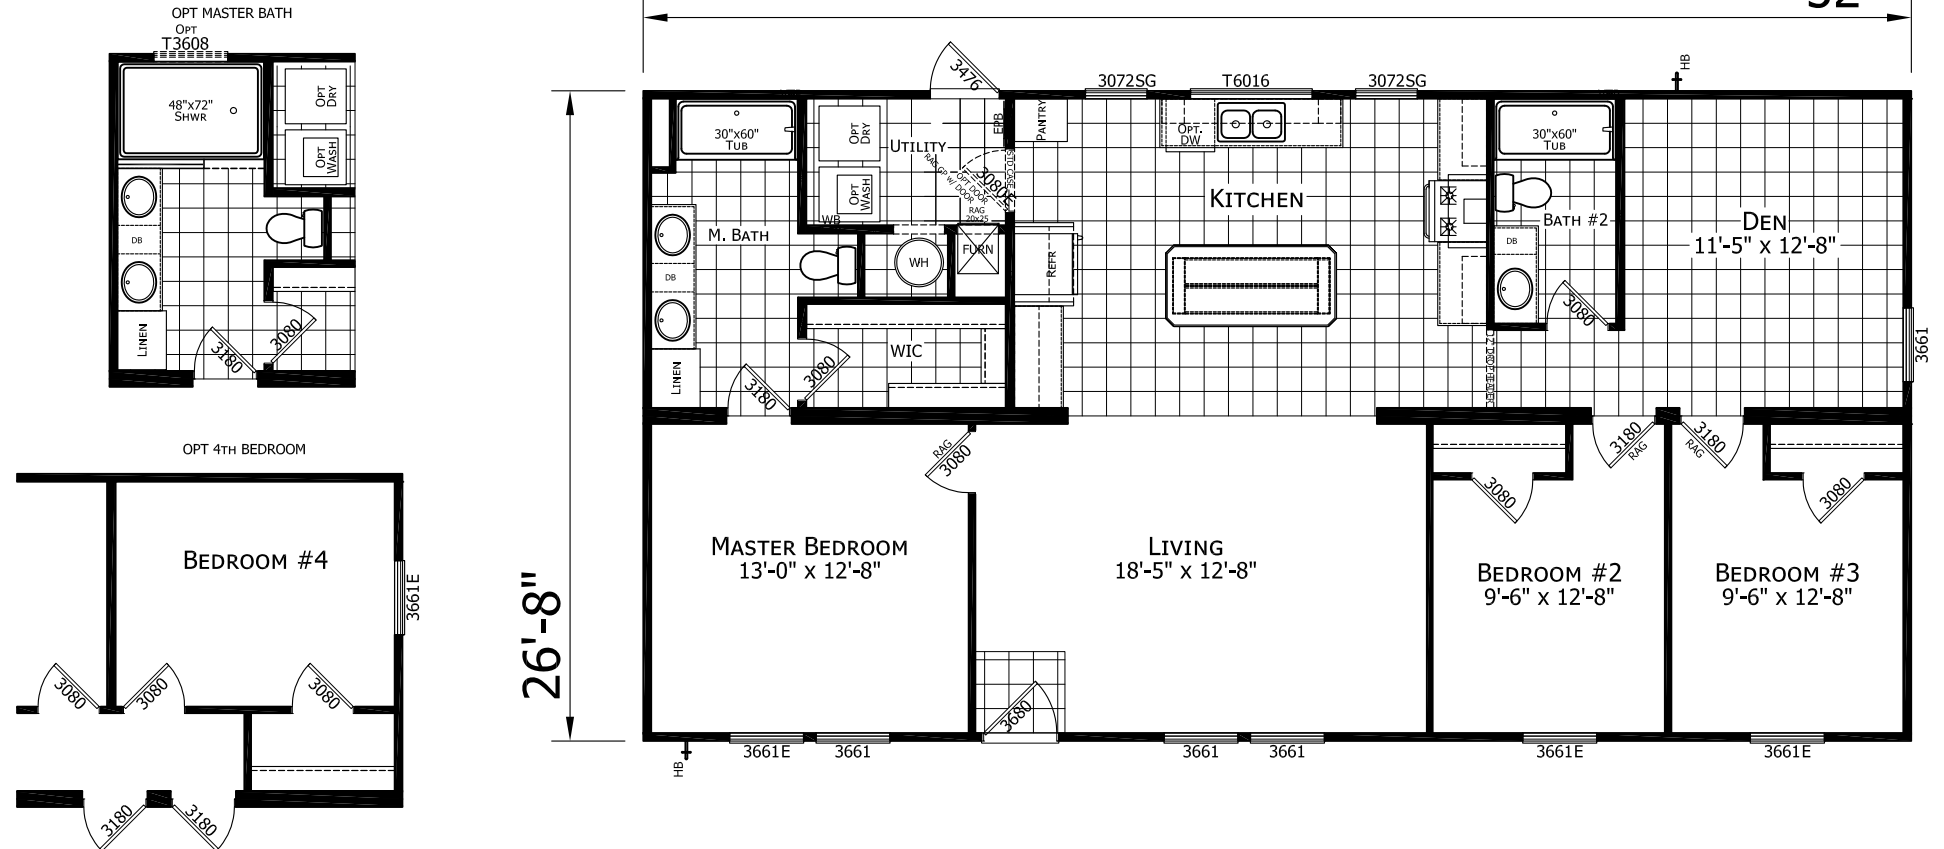

Vale

Dutch Elite Series

1,386 SQ. FT. (Approximate) 3 Bedroom, 2 Bath

Last Updated: 12-9-24

FACTORY SELECT HOMES

1480 Northside Drive
Statesville, NC 28625

FactorySelectHomeCenter.com | 1-800-965-6842

IMPORTANT: Alta Cima Corp reserves the right to modify, cancel or substitute products or features of this event at any time without prior notice or obligation. Pictures and other promotional materials are representative and may depict or contain floor plans, square footages, elevations, options, upgrades, extra design features, decorations, floor coverings, specialty light fixtures, custom paint and wall coverings, window treatments, landscaping, sound and alarm systems, furnishings, appliances, and other designer/decorator features and amenities that are not included as part of the home and/or may not be available at all locations. Home, pricing and community information is subject to change, and homes to prior sale, at any time without notice or obligation. ©2020 Alta Cima Corp. All rights reserved.