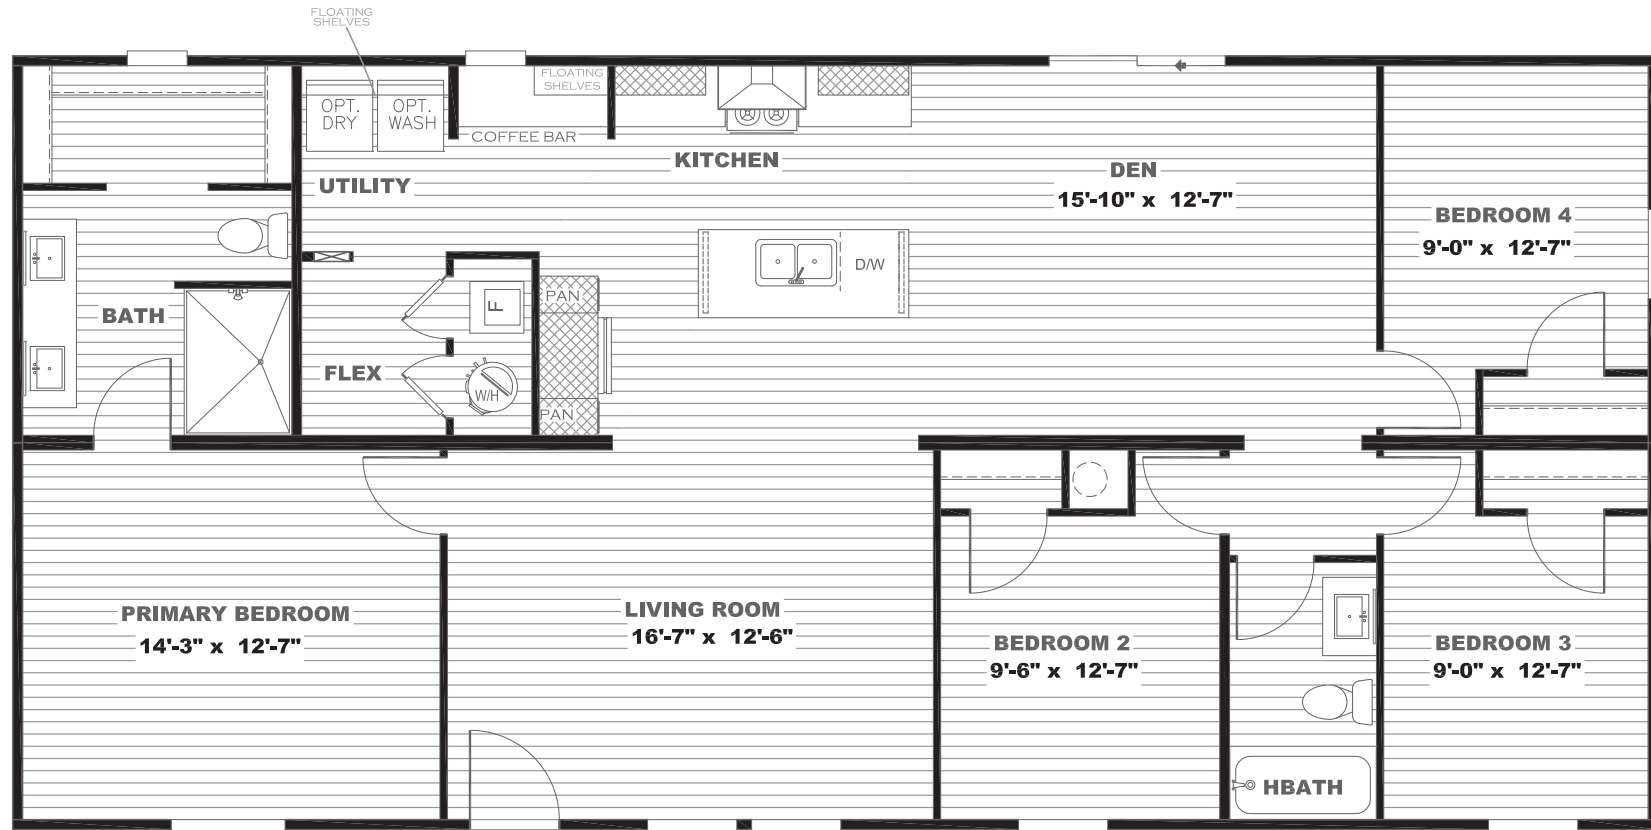

Valleybrook

Epic Journey Series

1,475 SQ. FT. (Approximate) 4 Bedroom, 2 Bath

Last Updated: 8-11-23

FACTORY SELECT HOMES
 1480 Northside Drive
 Statesville, NC 28625

FactorySelectHomeCenter.com | 1-800-965-6842