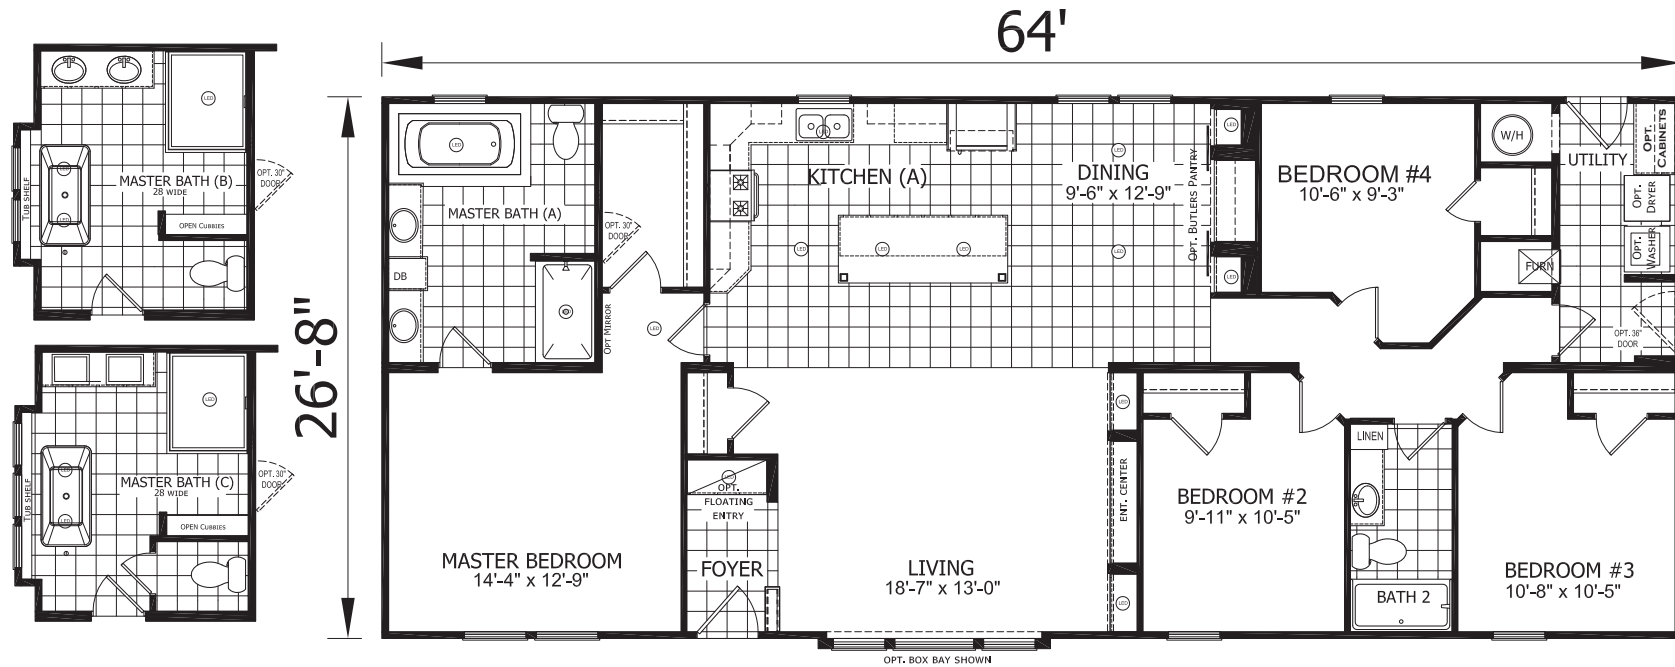

Valwood

Dutch Elite Housing Series

Factory Select Homes

4 Bedrooms, 2 Baths
Approx. 1,721 Sq. Ft.

Last Updated: 2-14-19

I authorize Factory Expo Homes to build my house, per this plan.
X _____
Customer Signature/Date