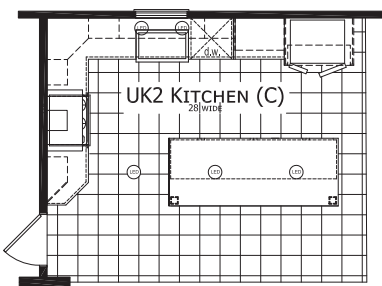

Valwood

Dutch Elite Housing Series

Factory Select Homes

4 Bedrooms, 2 Baths
Approx. 1,721 Sq. Ft.

Last Updated: 2-14-19

I authorize Factory Expo Homes to build my house, per this plan.
X _____
Customer Signature/Date