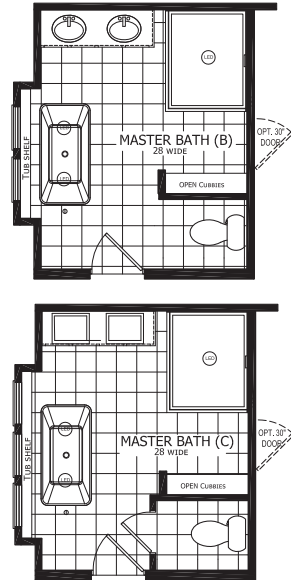

Valwood

Dutch Elite Housing Series

Factory Select Homes

4 Bedrooms, 2 Baths
Approx. 1,721 Sq. Ft.

Last Updated: 2-14-19

I authorize Factory Expo Homes to build my house, per this plan.
X _____
Customer Signature/Date