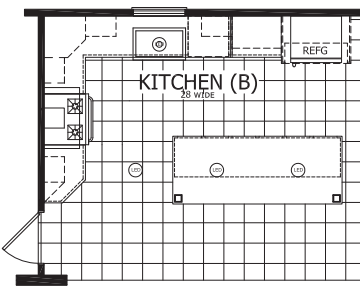

Valwood

Dutch Elite Housing Series

Factory Select Homes

4 Bedrooms, 2 Baths
Approx. 1,721 Sq. Ft.

Last Updated: 2-14-19

I authorize Factory Expo Homes to build my house, per this plan.
X _____
Customer Signature/Date