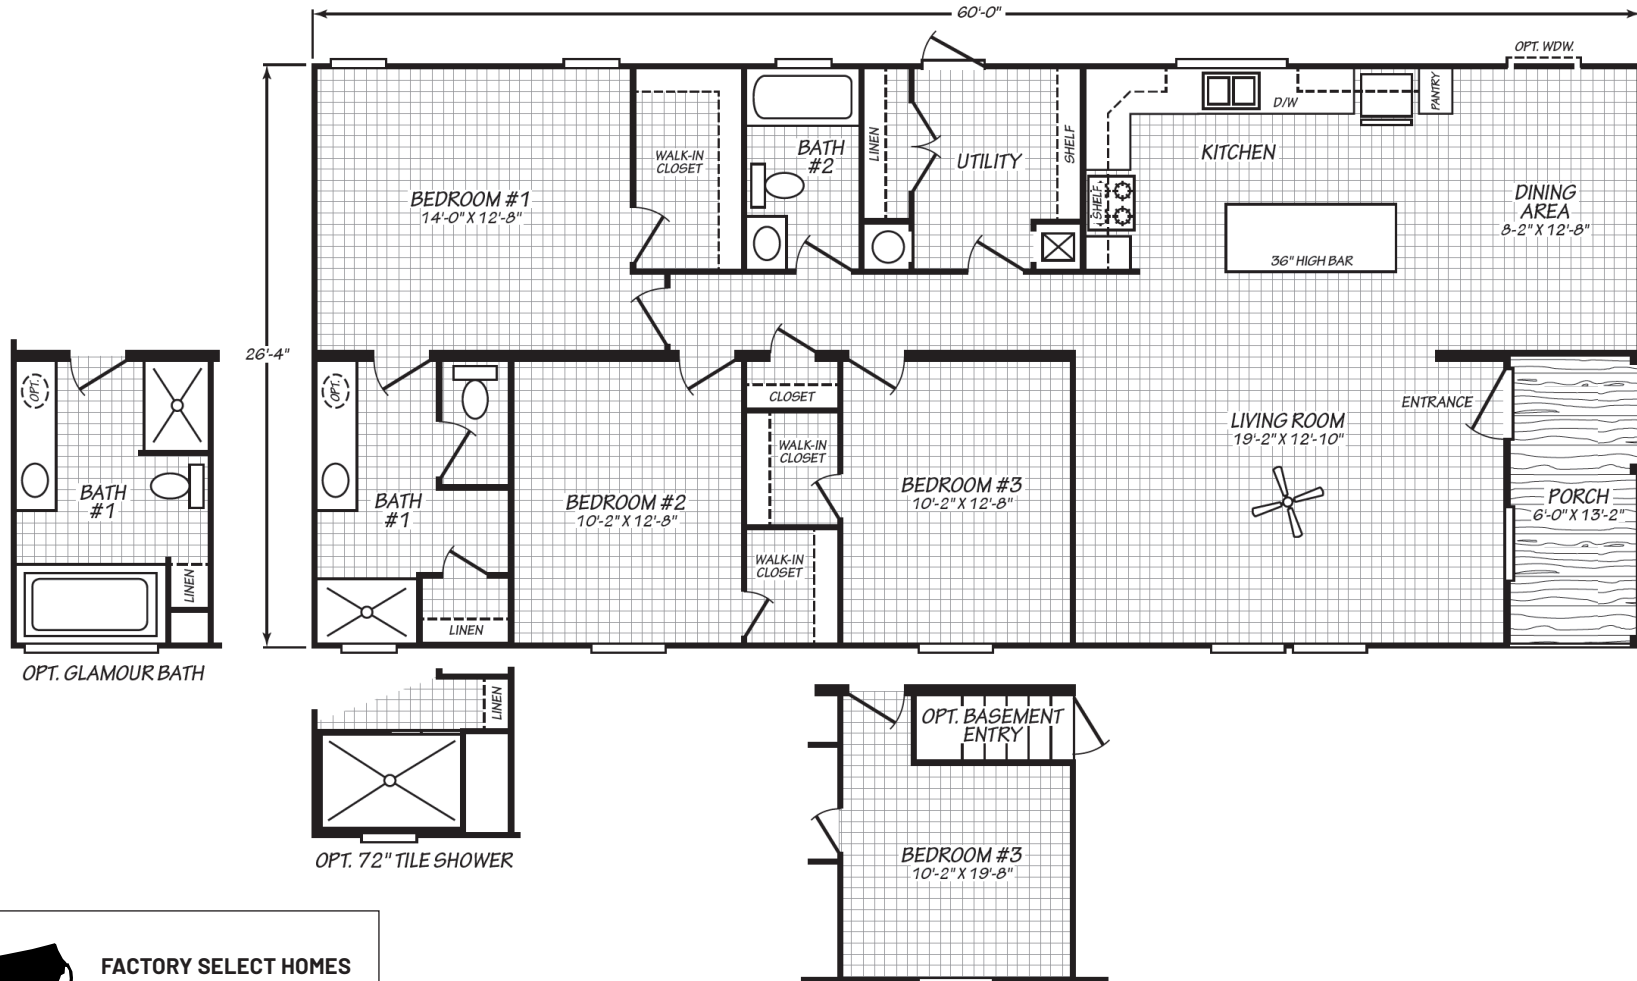

# Walkertown

Blue Ridge Series

1,501 SQ. FT. (Approximate) 3 Bedroom, 2 Bath

Last Updated: 10-24-23

OPT. GLAMOUR BATH

OPT. 72" TILE SHOWER

**FACTORY SELECT HOMES**

1480 Northside Drive  
Statesville, NC 28625