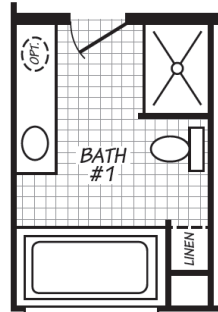

# Walkertown

Blue Ridge Series

1,501 SQ. FT. (Approximate) 3 Bedroom, 2 Bath

Last Updated: 10-24-23

OPT. GLAMOUR BATH

OPT. 72" TILE SHOWER

**FACTORY SELECT HOMES**

1480 Northside Drive  
Statesville, NC 28625