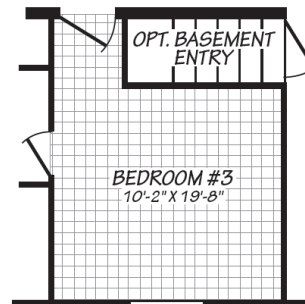

# Walkertown

Blue Ridge Series

1,501 SQ. FT. (Approximate) 3 Bedroom, 2 Bath

Last Updated: 10-24-23

OPT. GLAMOUR BATH

OPT. 72" TILE SHOWER

**FACTORY SELECT HOMES**

1480 Northside Drive  
Statesville, NC 28625