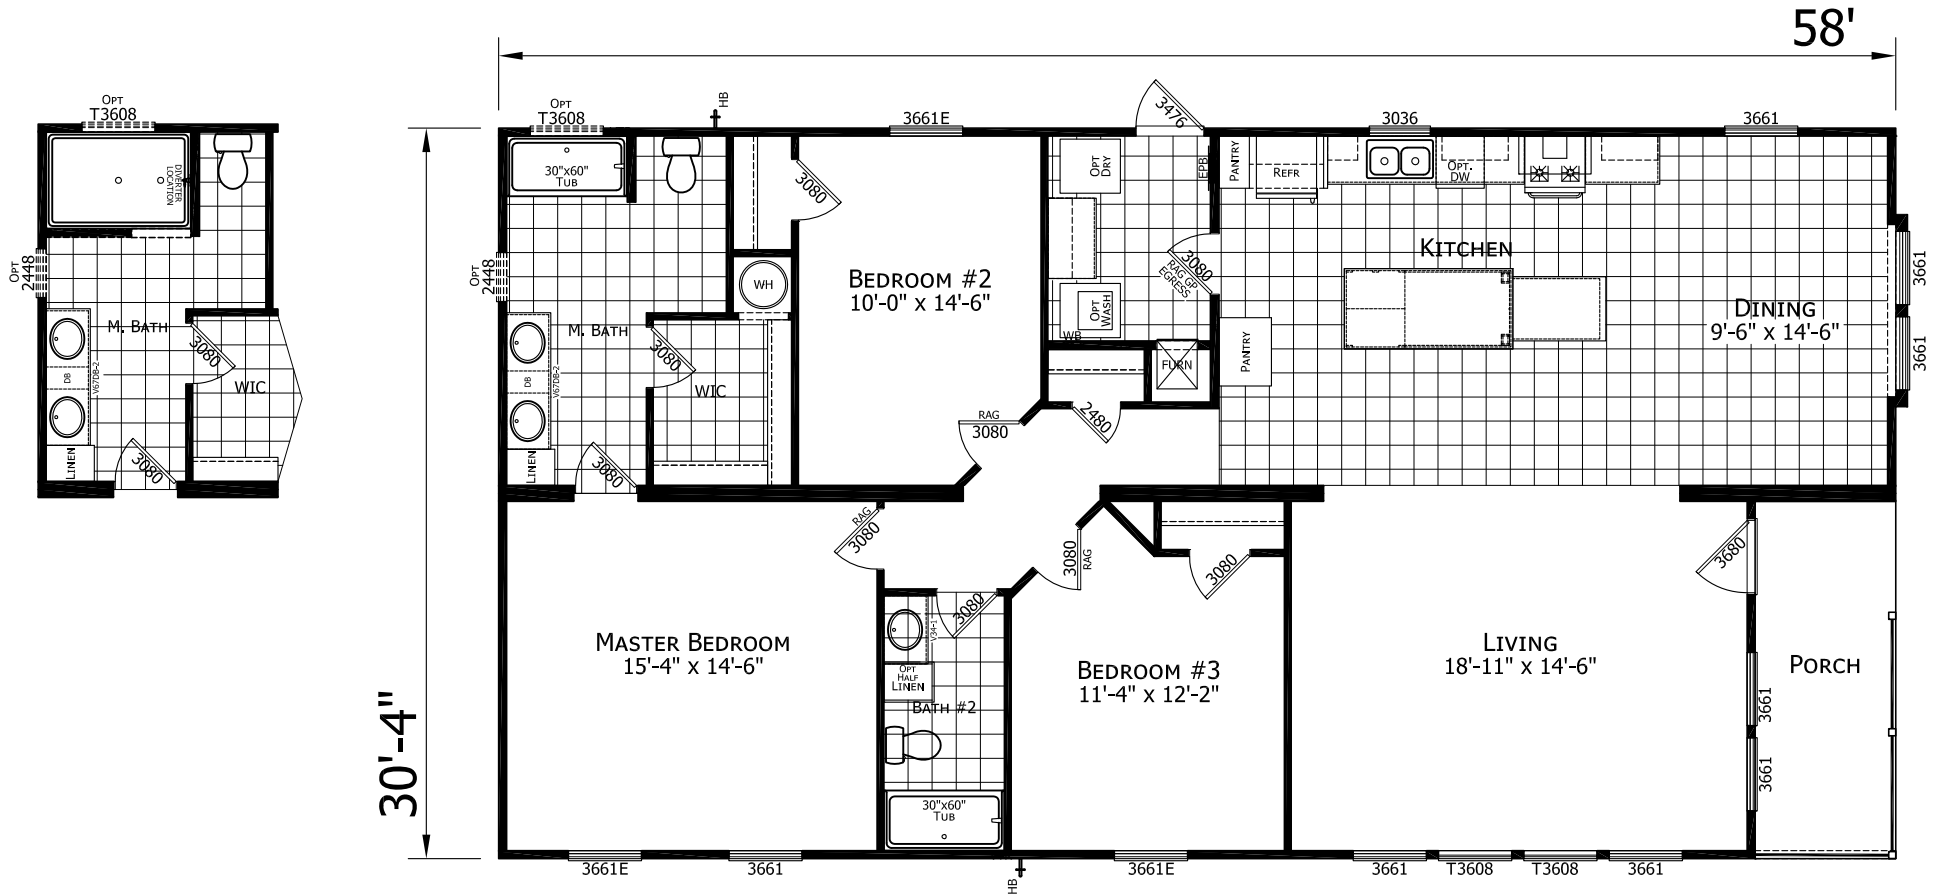

Wentworth

Dutch Elite Series

1,760 SQ. FT. (Approximate) 3 Bedroom, 2 Bath

Last Updated: 12-9-24

FACTORY SELECT HOMES

1480 Northside Drive
Statesville, NC 28625

FactorySelectHomeCenter.com | 1-800-965-6842

IMPORTANT: Alta Cima Corp reserves the right to modify, cancel or substitute products or features of this event at any time without prior notice or obligation. Pictures and other promotional materials are representative and may depict or contain floor plans, square footages, elevations, options, upgrades, extra design features, decorations, floor coverings, specialty light fixtures, custom paint and wall coverings, window treatments, landscaping, sound and alarm systems, furnishings, appliances, and other designer/decorator features and amenities that are not included as part of the home and/or may not be available at all locations. Home, pricing and community information is subject to change, and homes to prior sale, at any time without notice or obligation. ©2020 Alta Cima Corp. All rights reserved.