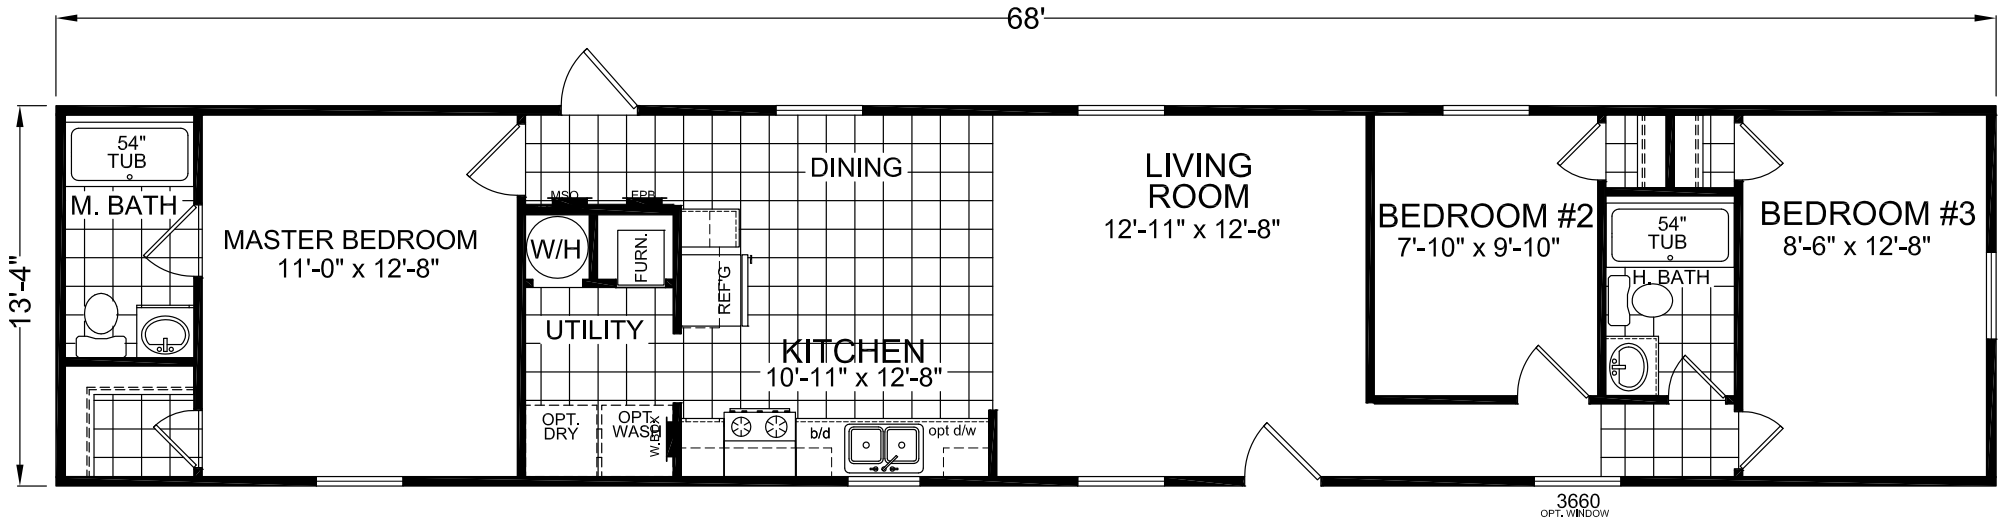

## FactorySelectHomes

**3 Bedrooms, 2 Baths**  
**Approx. 907 Sq. Ft.**

Last Updated: 2-14-19

I authorize Factory Expo Homes to build my house, per this plan.  
X \_\_\_\_\_  
Customer Signature/Date

**1-800-965-6842** [www.FactorySelectHomeCenter.com](http://www.FactorySelectHomeCenter.com) **1-800-965-6842** [www.FactorySelectHomeCenter.com](http://www.FactorySelectHomeCenter.com)