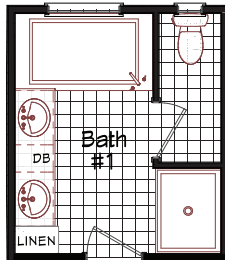

Addingham

Coronado Series

1,306 SQ. FT. (Approximate) 3 Bedroom, 2 Bath

Last Updated: 9-9-22

Optional Glamor Bath

Alternate Kitchen

FACTORY EXPO OUTLET CENTER
 5757 S. Palo Verde Rd., #202
 Tucson, AZ 85706