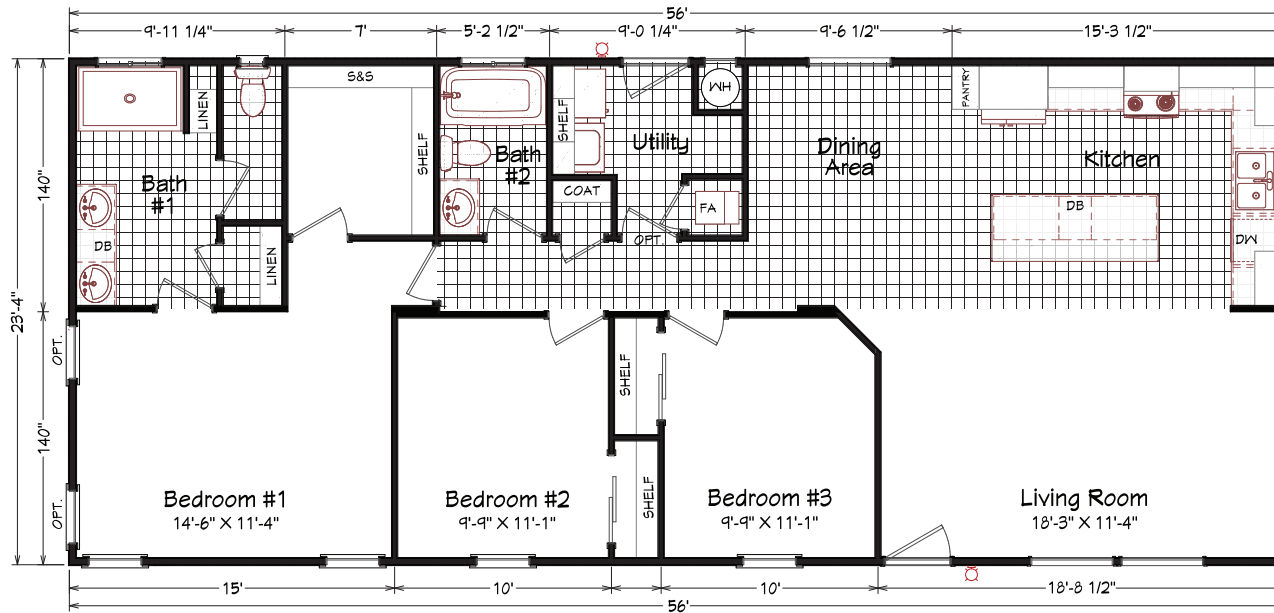

Addingham

Coronado Series

1,306 SQ. FT. (Approximate) 3 Bedroom, 2 Bath

Last Updated: 9-9-22

Optional Glamor Bath

Alternate Kitchen

FACTORY EXPO OUTLET CENTER
 5757 S. Palo Verde Rd., #202
 Tucson, AZ 85706