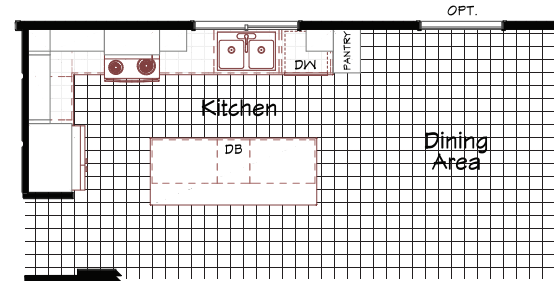

Addingham

Coronado Series

1,306 SQ. FT. (Approximate) 3 Bedroom, 2 Bath

Last Updated: 9-9-22

Optional Glamor Bath

Alternate Kitchen

FACTORY EXPO OUTLET CENTER
 5757 S. Palo Verde Rd., #202
 Tucson, AZ 85706