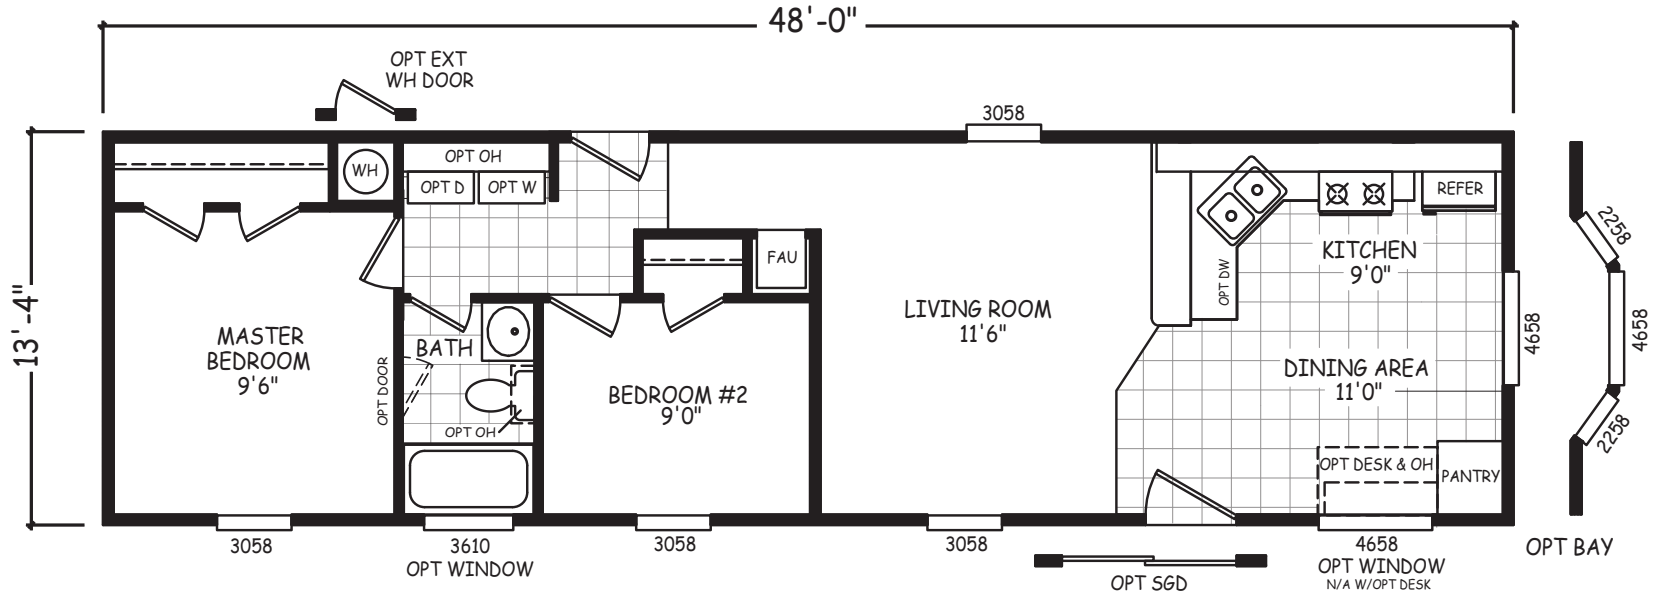

Alton

Landmark Series

2 Bedroom, 1 Bath Approx. 640 Sq. Ft.

Last Updated: 8-25-20

I authorize Factory Expo Outlet Center to build my house, per this plan.

X _____

Customer Signature/Date

Important: Due to our policy of continual improvement, all information in our brochures may vary from actual home. The right is reserved to make changes at any time, without notice or obligation, in colors, materials, specifications, processes, and models. All dimensions and square footage calculations are nominal and approximate figures. Please check with your local sales associate for specific and current information.