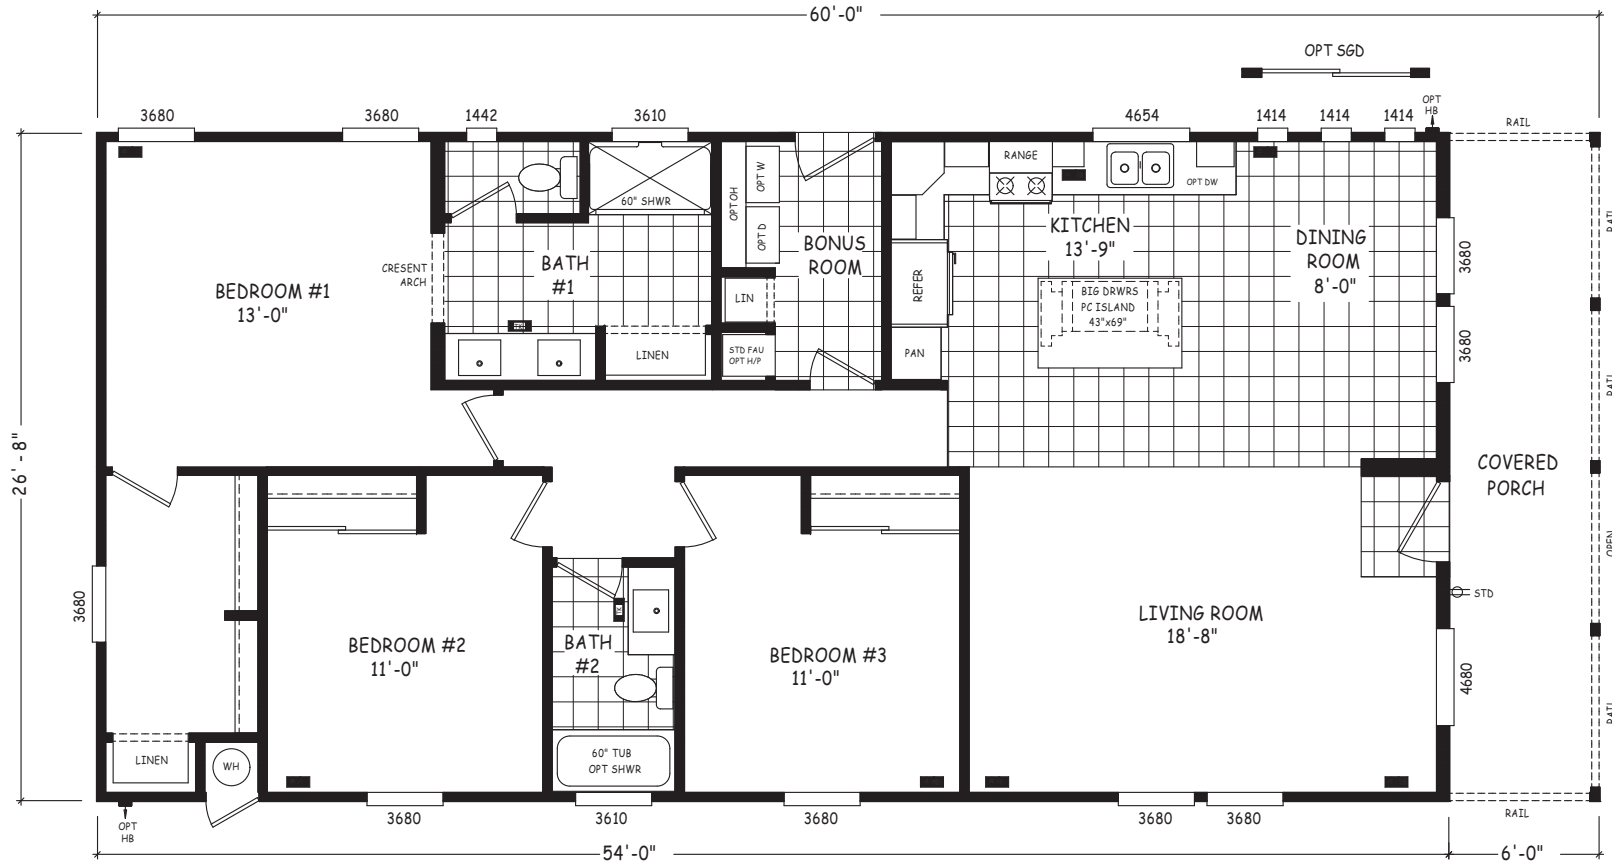

Arbecam

Pinnacle Series

1,600 SQ. FT. (Approximate) 3 Bedroom, 2 Bath

Last Updated: 8-22-22

FACTORY EXPO OUTLET CENTER
 5757 S. Palo Verde Rd., #202
 Tucson, AZ 85706

FactoryBuiltHomesDirect.com | 1-800-965-2781