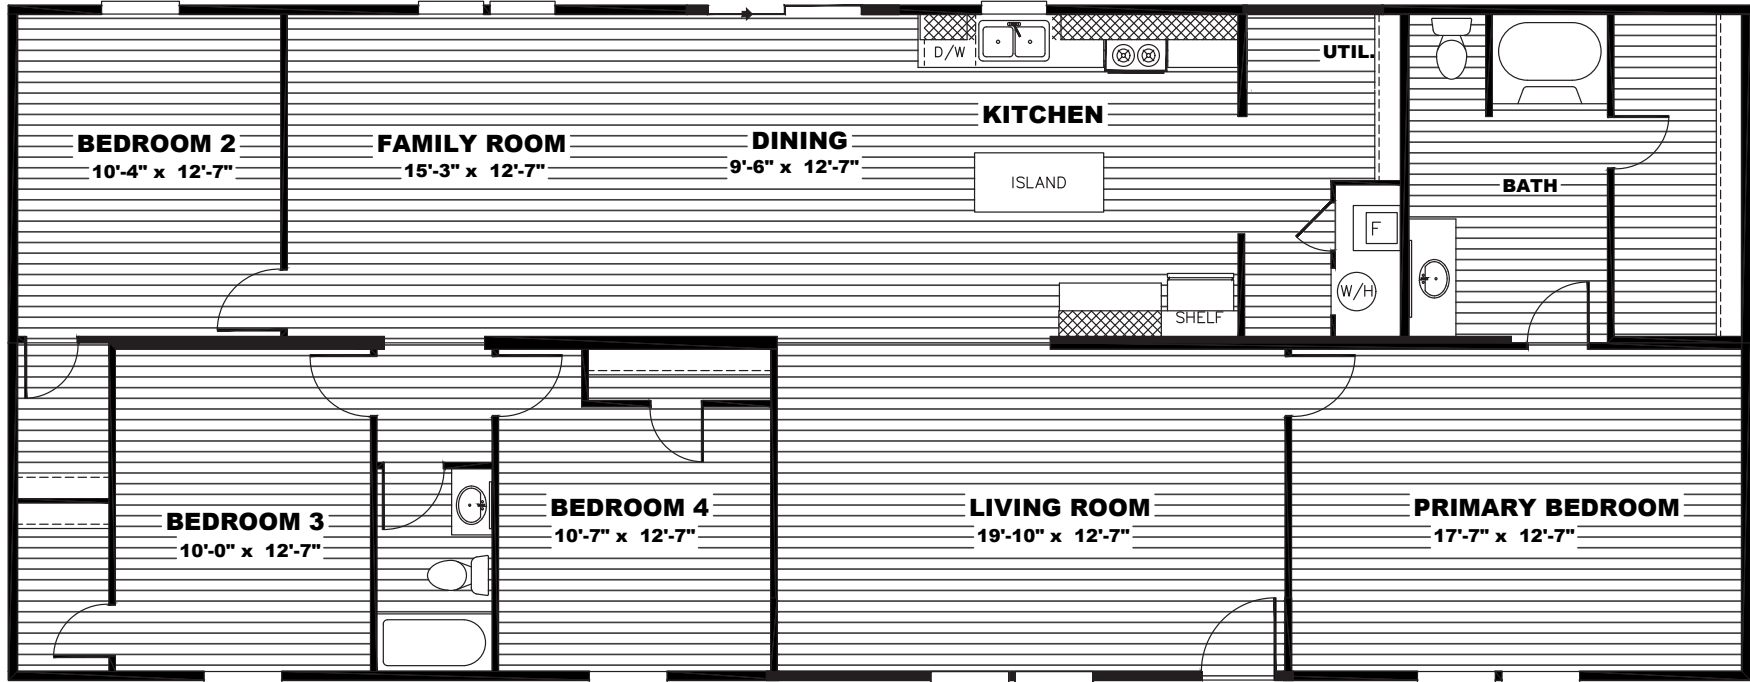

Beatrice

TRU Homes Series - Multi Section

1,791 SQ. FT. (Approximate) 4 Bedroom, 2 Bath

Last Updated: 1-10-24

28' x 68'

FACTORY EXPO OUTLET CENTER
5757 S. Palo Verde Rd., #202
Tucson, AZ 85706

FactoryBuiltHomesDirect.com | 1-800-965-2781