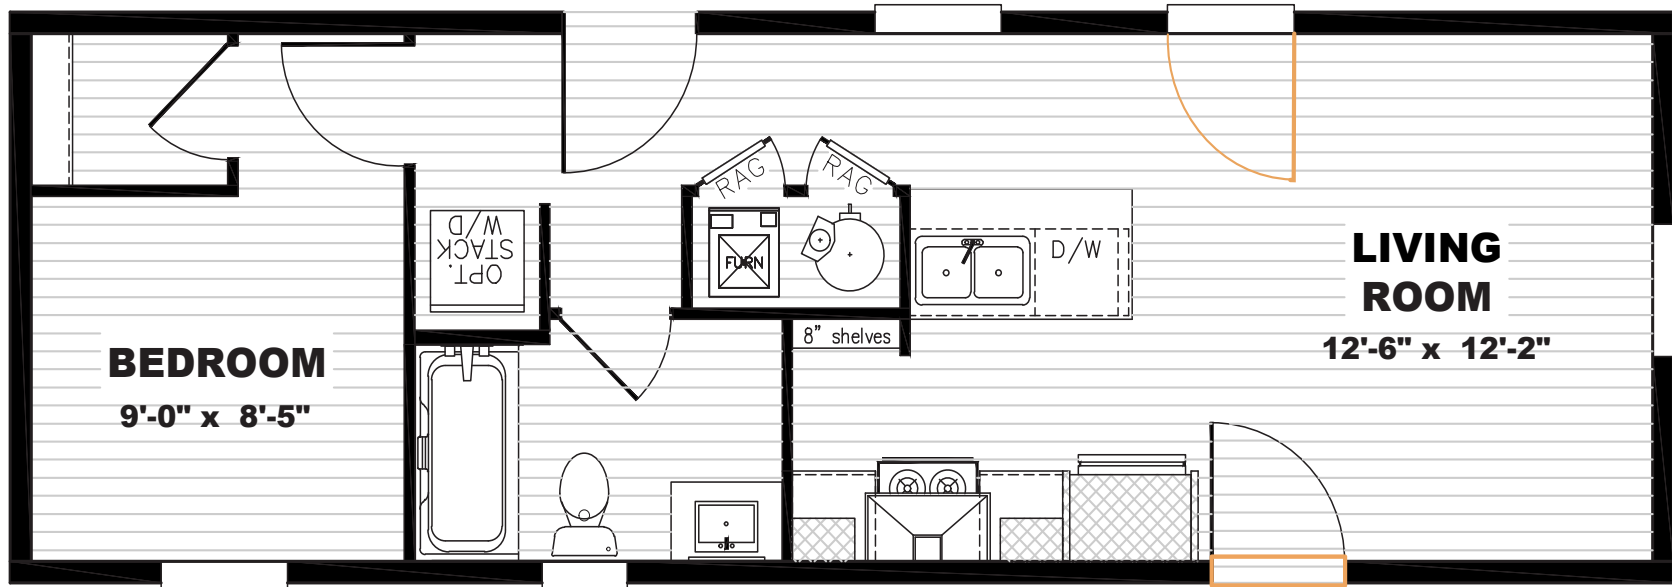

Beryl

Tempo Series - Single Section

527 SQ. FT. (Approximate) 1 Bedroom, 1 Bath

Last Updated: 10-2-24

 Alternate Door Location Available

Note: This home includes a walk-in shower.
(Tub/Shower as shown is not available)