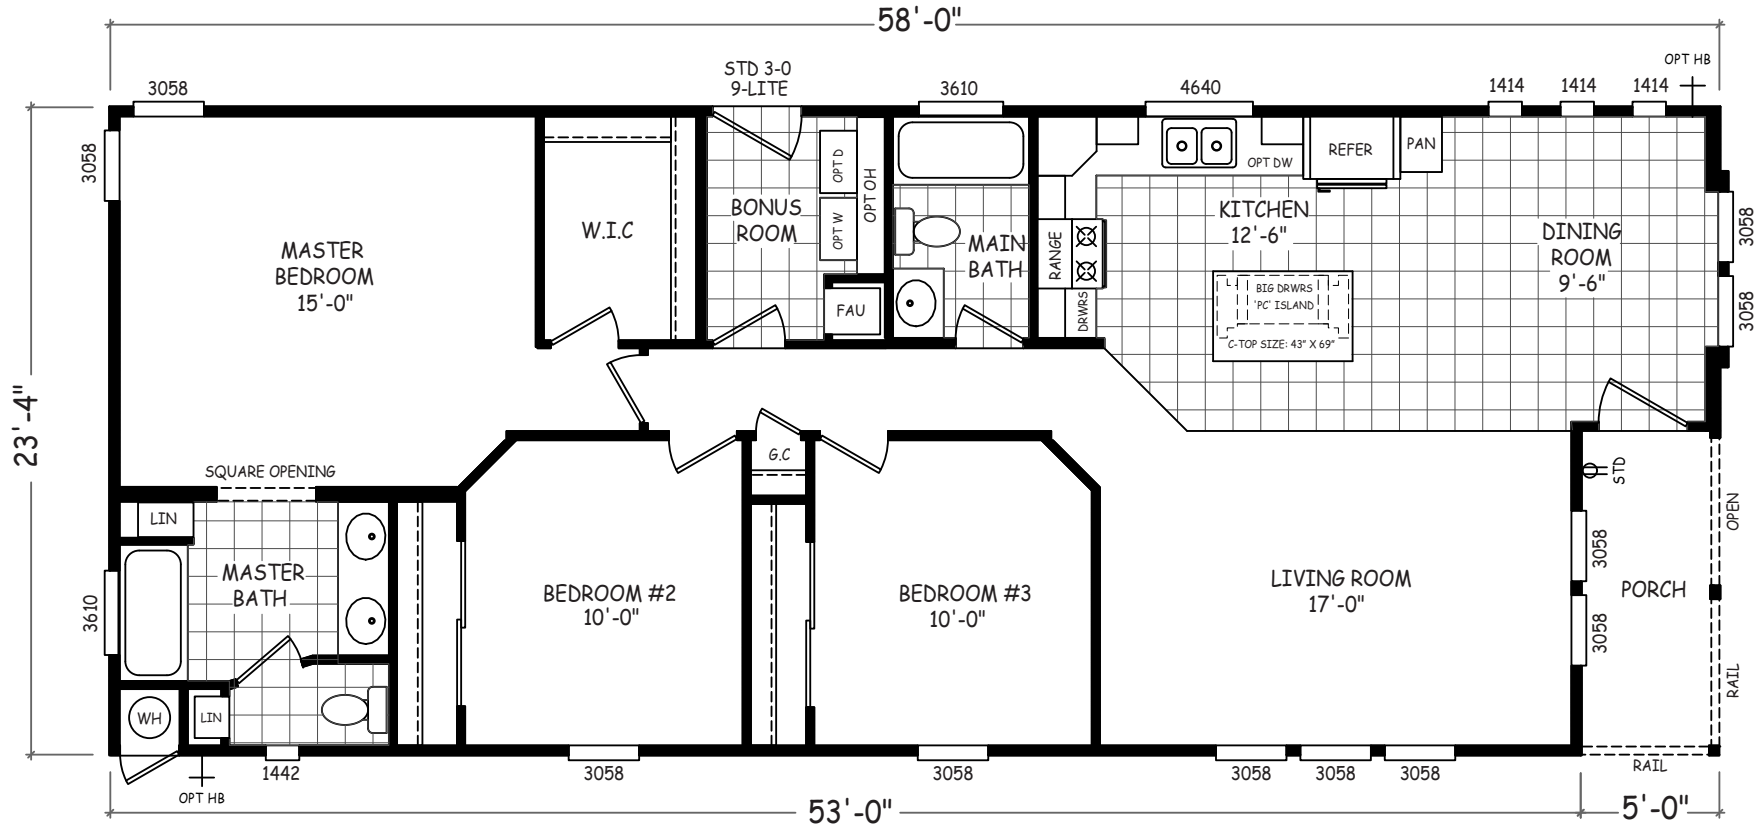

Calais

Sedona Ridge Classic Series

1,353 SQ. FT. (Approximate) 3 Bedroom, 2 Bath

Last Updated: 5-21-24

FACTORY EXPO OUTLET CENTER
 5757 S. Palo Verde Rd., #202
 Tucson, AZ 85706

FactoryBuiltHomesDirect.com | 1-800-965-2781