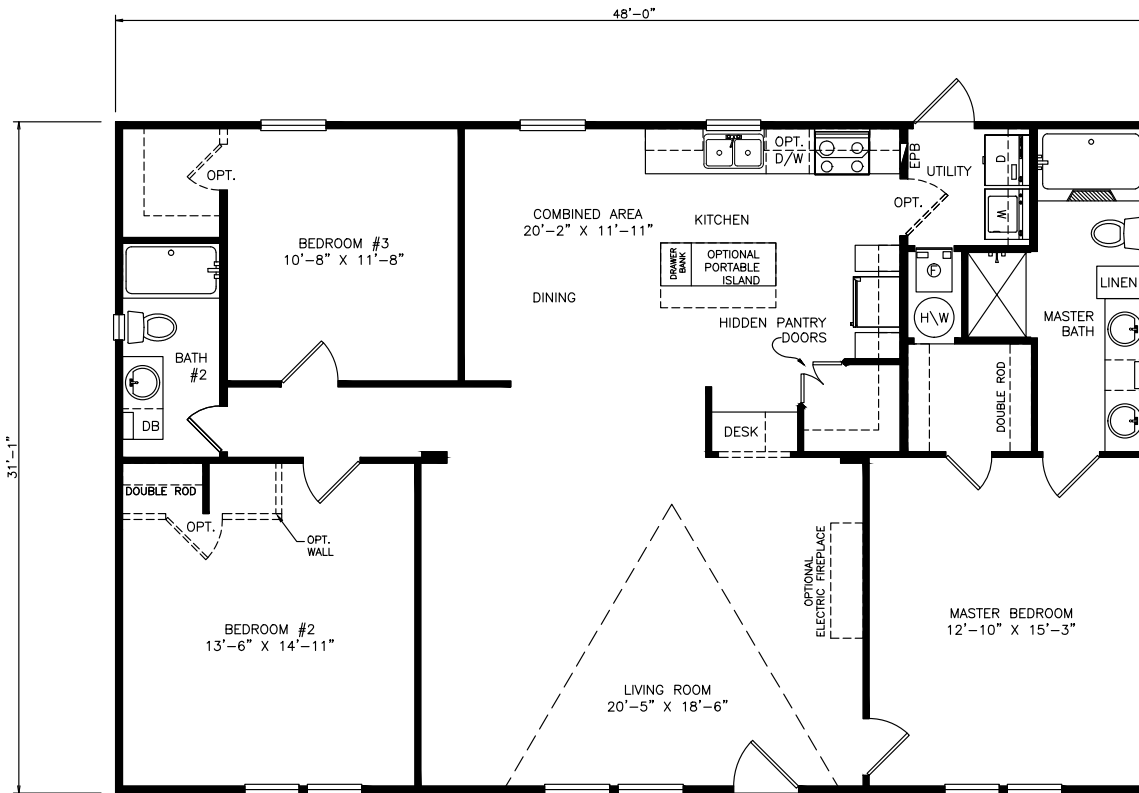

Capstan

Classic Series - Multi Section

1,497 SQ. FT. (Approximate) 3 Bedrooms, 2 Baths

Last Updated: 6-17-21

FACTORY EXPO OUTLET CENTER

5757 S. Palo Verde Rd., #202
Tucson, AZ 85706

FactoryBuiltHomesDirect.com | 1-800-965-2781