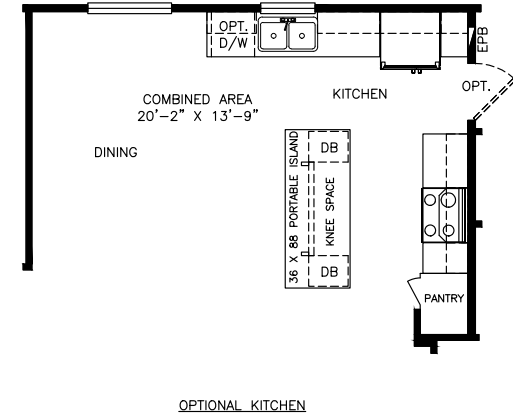

Capstan

Classic Series - Multi Section

1,497 SQ. FT. (Approximate) 3 Bedrooms, 2 Baths

Last Updated: 6-17-21

FACTORY EXPO OUTLET CENTER

5757 S. Palo Verde Rd., #202
Tucson, AZ 85706

FactoryBuiltHomesDirect.com | 1-800-965-2781