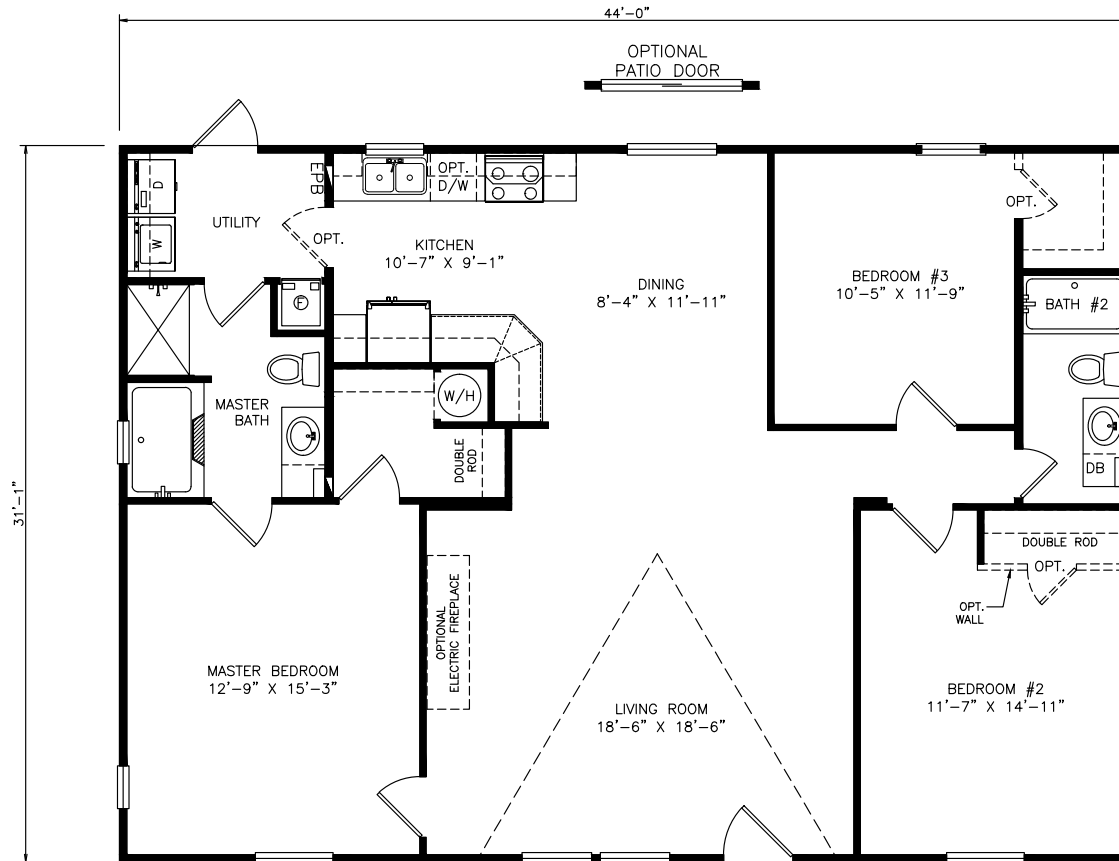

Caputo

Classic Series - Multi Section

1,372 SQ. FT. (Approximate) 3 Bedrooms, 2 Baths

Last Updated: 6-17-21

FACTORY EXPO OUTLET CENTER

5757 S. Palo Verde Rd., #202
Tucson, AZ 85706

FactoryBuiltHomesDirect.com | 1-800-965-2781