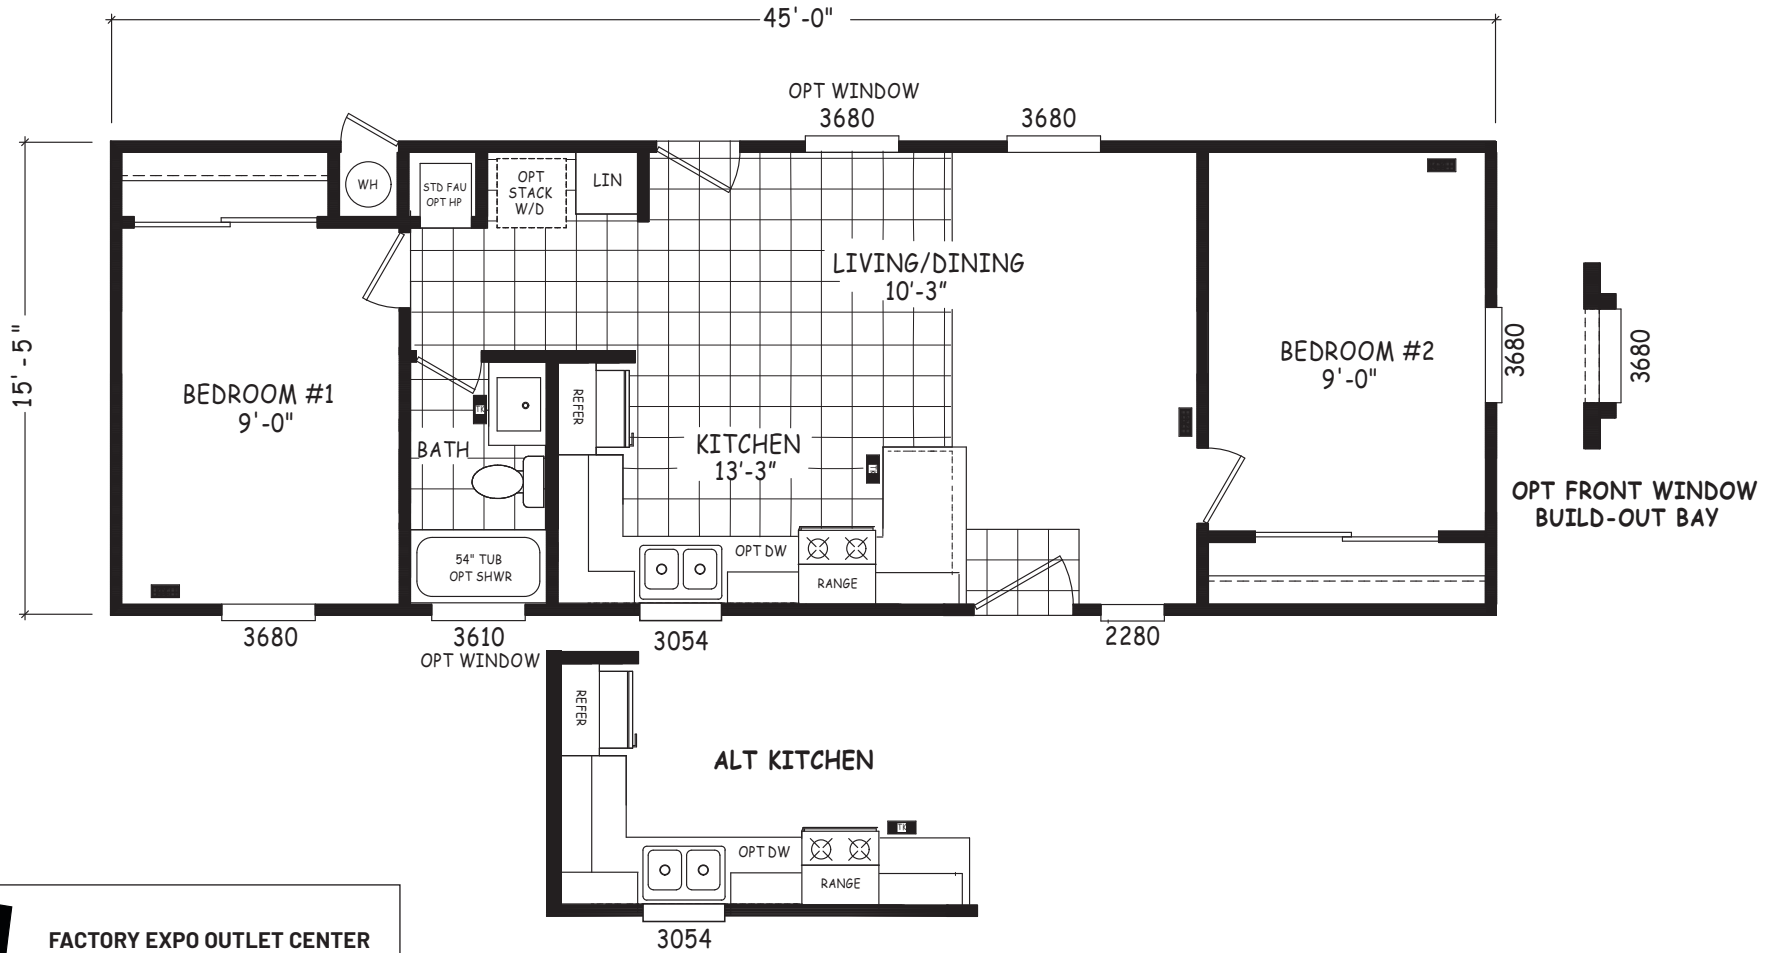

Cassian

Encore Single Wide Series

694 SQ. FT. (Approximate) 2 Bedroom, 1 Bath

Last Updated:12-12-22

FACTORY EXPO OUTLET CENTER
 5757 S. Palo Verde Rd., #202
 Tucson, AZ 85706

FactoryBuiltHomesDirect.com | 1-800-965-2781