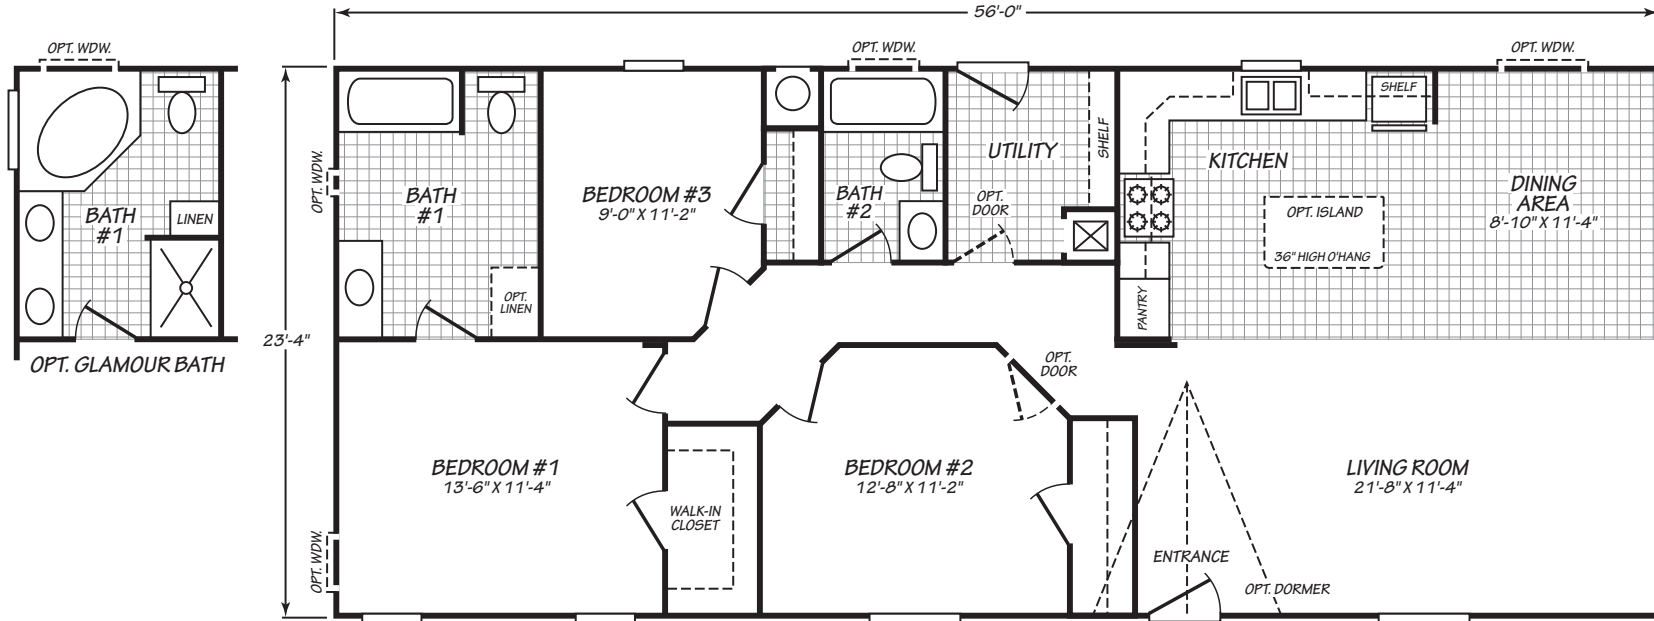

Catalina

Canyon Lake Series

1306 SQ. FT. (Approximate) 3 Bedroom, 2 Bath

Last Updated: 10-11-24

OPT. GUEST CLOSET

OPT. PORCH & ENTERTAINMENT CENTER & DORMER

FACTORY EXPO OUTLET CENTER
5757 S. Palo Verde Rd., #202
Tucson, AZ 85706