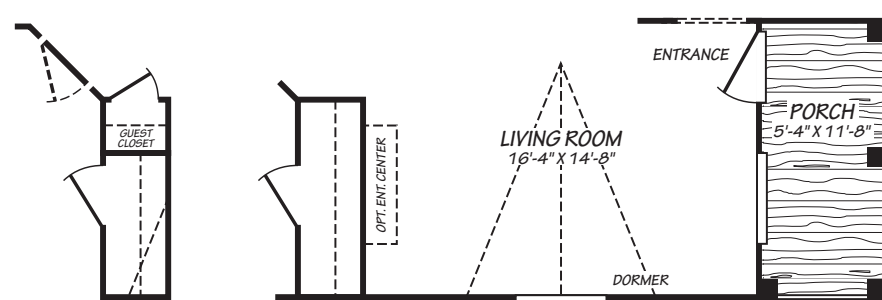

Catalina

Canyon Lake Series

1306 SQ. FT. (Approximate) 3 Bedroom, 2 Bath

Last Updated: 10-11-24

OPT. GUEST CLOSET

OPT. PORCH & ENTERTAINMENT CENTER & DORMER

FACTORY EXPO OUTLET CENTER
5757 S. Palo Verde Rd., #202
Tucson, AZ 85706