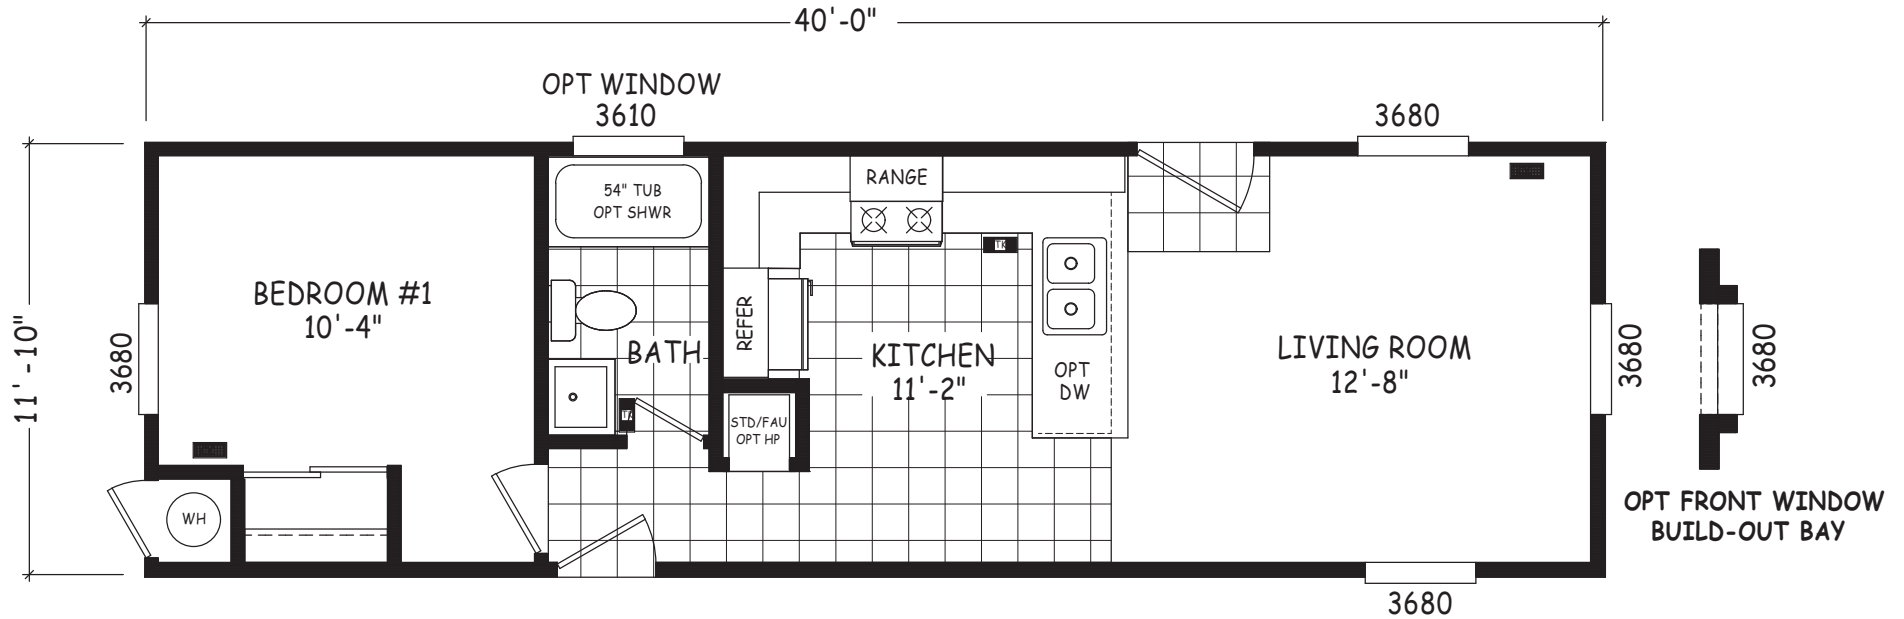

# Clara

Encore Single Wide Series

467 SQ. FT. (Approximate) 1 Bedroom, 1 Bath

Last Updated:12-12-22

**FACTORY EXPO OUTLET CENTER**  
 5757 S. Palo Verde Rd., #202  
 Tucson, AZ 85706

**FactoryBuiltHomesDirect.com | 1-800-965-2781**