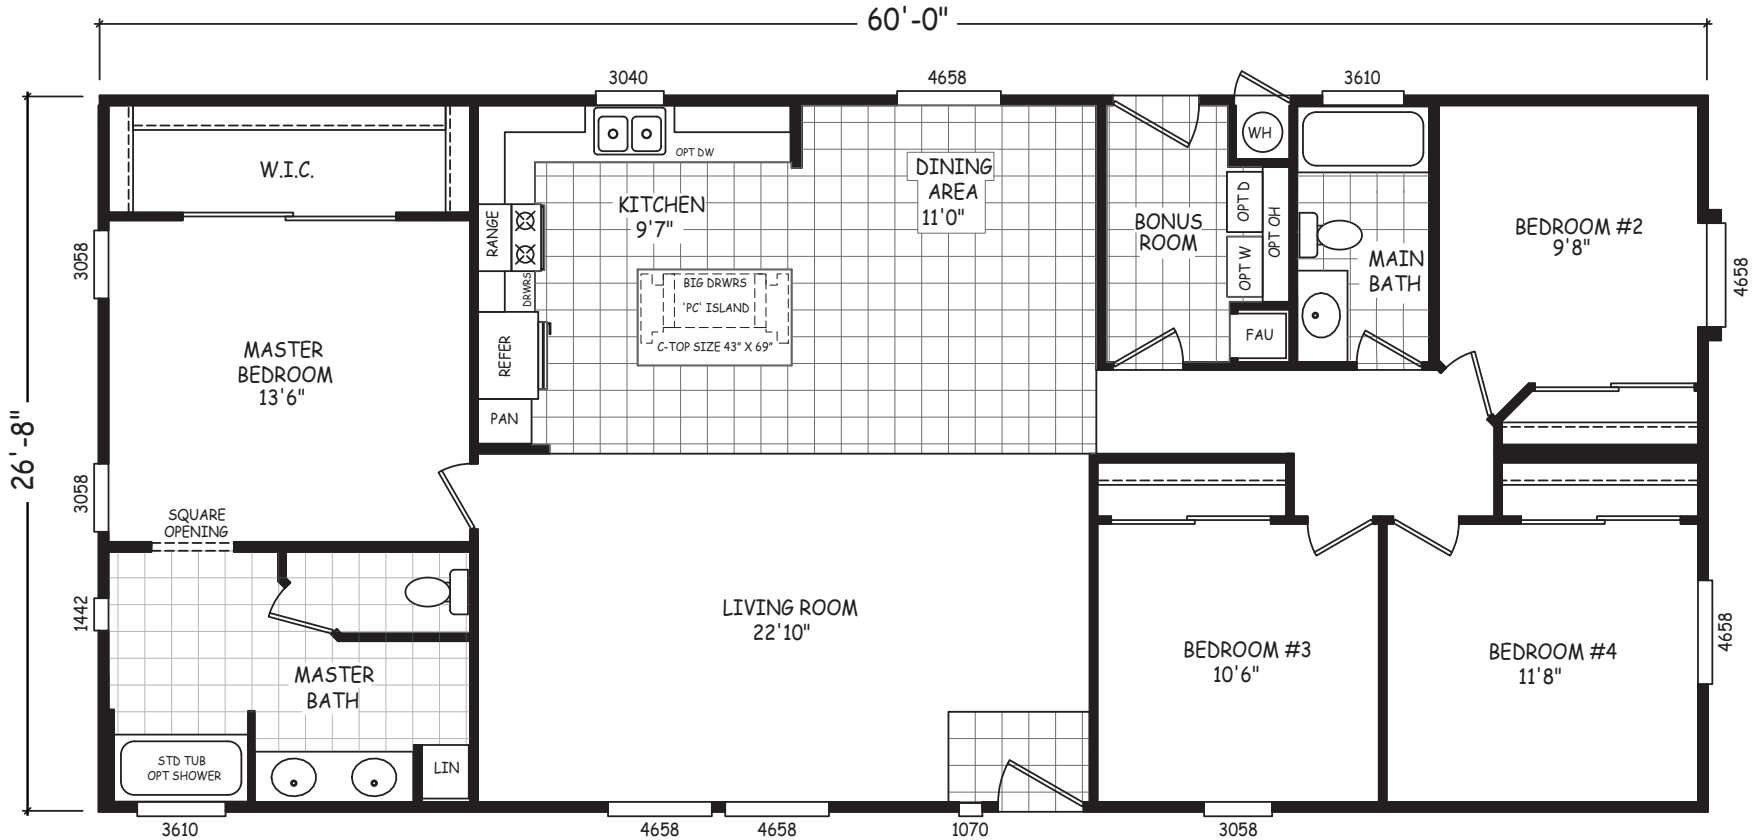

Coleman

Sedona Ridge Series

1,600 SQ. FT. (Approximate) 4 Bedroom, 2 Bath

Last Updated: 2-18-21

FACTORY EXPO OUTLET CENTER
 5757 S. Palo Verde Rd., #202
 Tucson, AZ 85706

FactoryBuiltHomesDirect.com | 1-800-965-2781