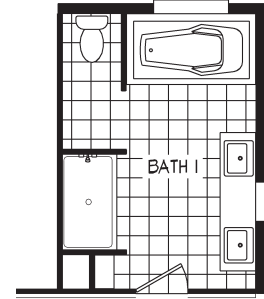

# Colfax

The Harmony Series

2,160 SQ. FT. (Approximate) 4 Bedroom, 3 Bath

Last Updated: 4-26-24

**FACTORY EXPO OUTLET CENTER**  
 5757 S. Palo Verde Rd., #202  
 Tucson, AZ 85706

**FactoryBuiltHomesDirect.com | 1-800-965-2781**