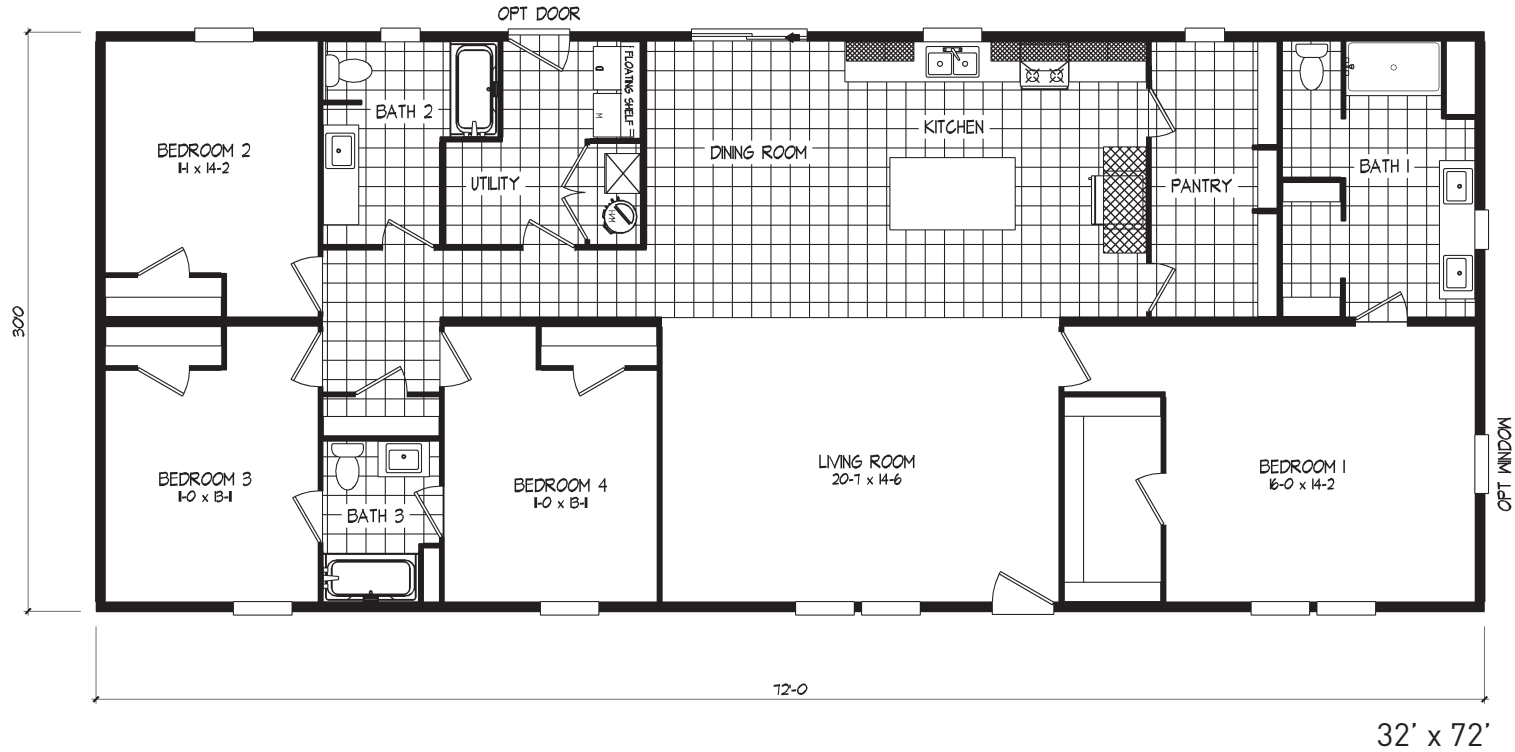

# Colfax

The Harmony Series

2,160 SQ. FT. (Approximate) 4 Bedroom, 3 Bath

Last Updated: 4-26-24

**FACTORY EXPO OUTLET CENTER**  
 5757 S. Palo Verde Rd., #202  
 Tucson, AZ 85706

**FactoryBuiltHomesDirect.com | 1-800-965-2781**