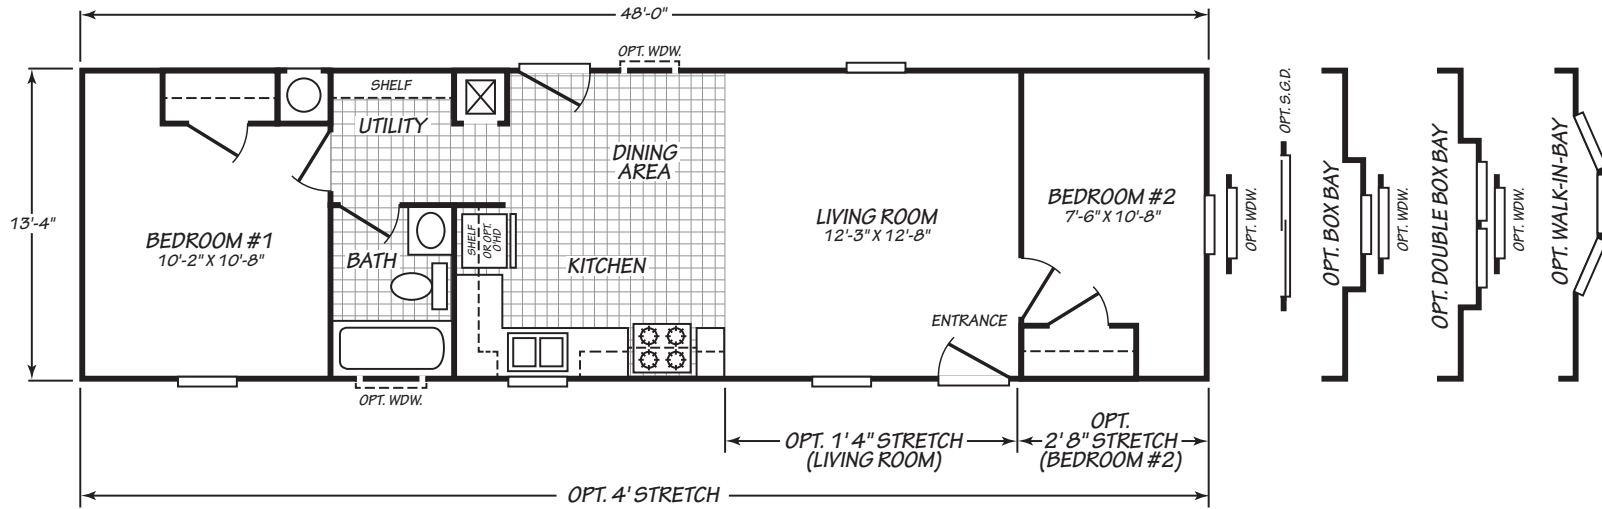

Corwin

Canyon Lake Series

639 SQ. FT. (Approximate) 2 Bedroom, 1 Bath

Last Updated: 10-11-24

FACTORY EXPO OUTLET CENTER

5757 S. Palo Verde Rd., #202
Tucson, AZ 85706

FactoryBuiltHomesDirect.com | 1-800-965-2781