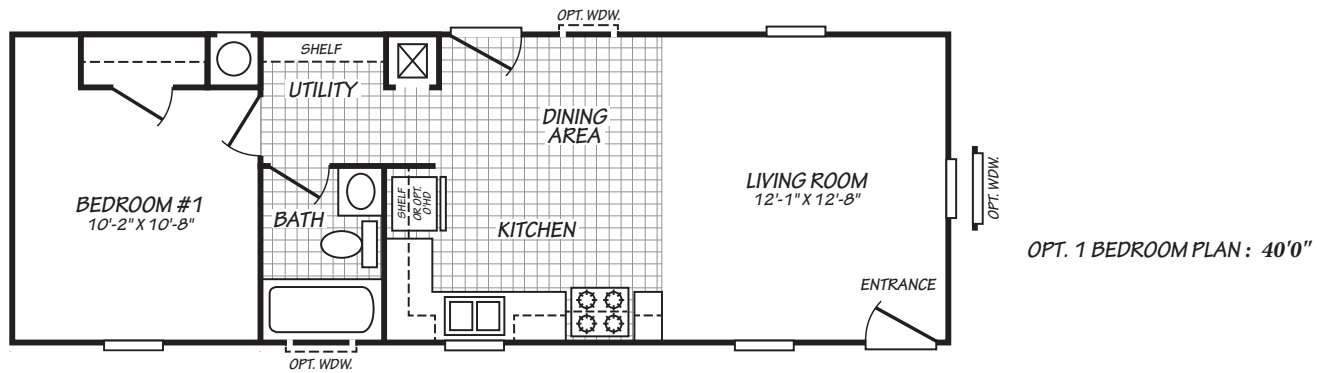

Corwin

Canyon Lake Series

639 SQ. FT. (Approximate) 2 Bedroom, 1 Bath

Last Updated: 10-11-24

FACTORY EXPO OUTLET CENTER

5757 S. Palo Verde Rd., #202
Tucson, AZ 85706

FactoryBuiltHomesDirect.com | 1-800-965-2781