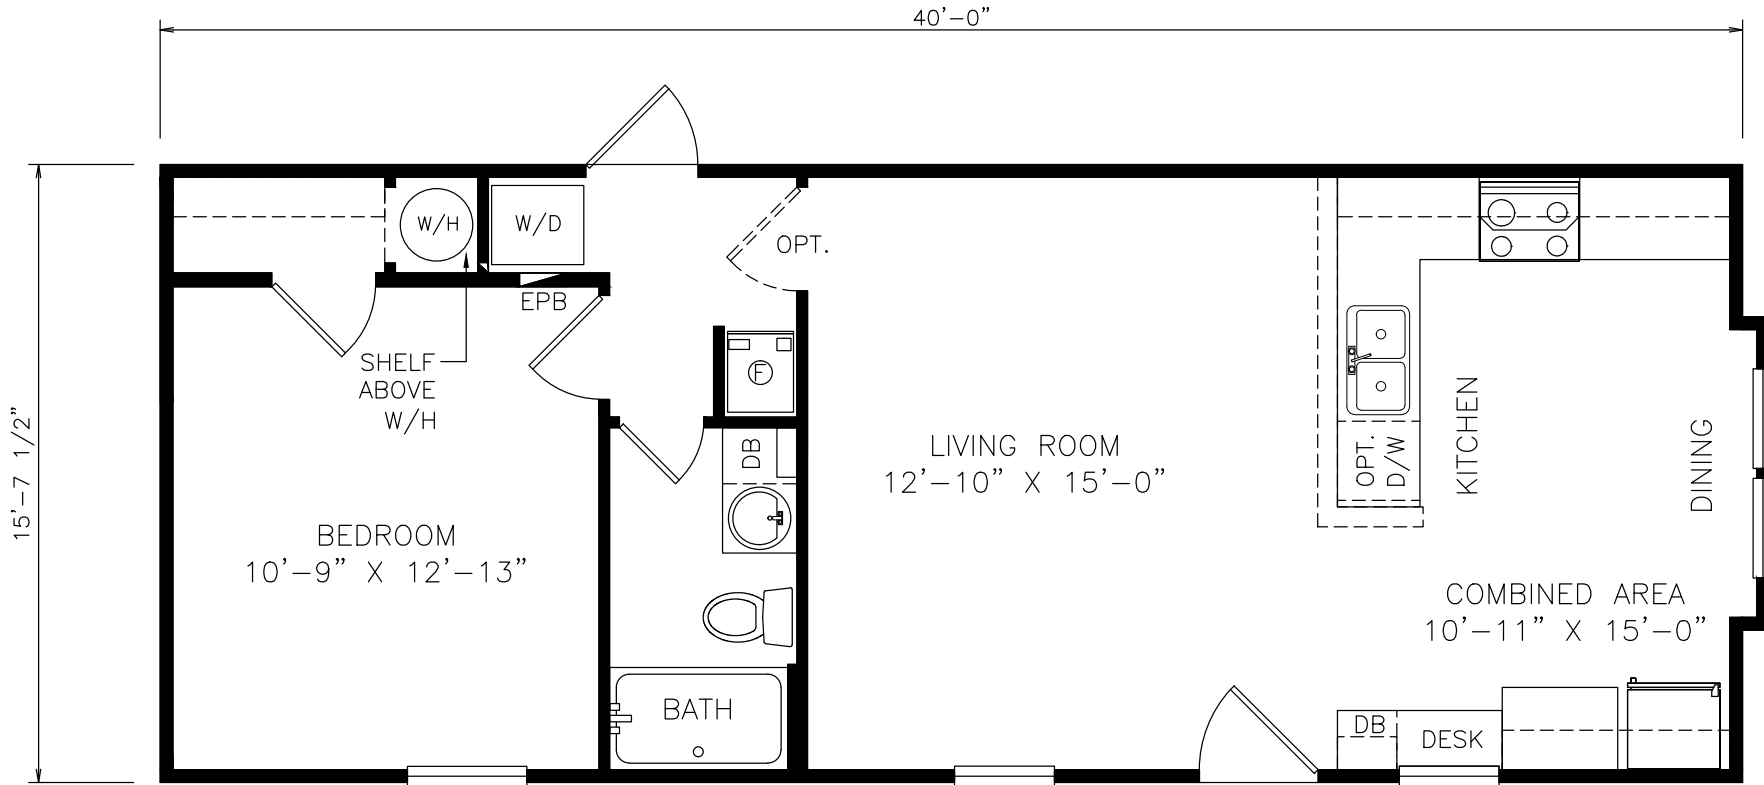

# Cottrell

Classic Series - Single Section

634 SQ. FT. (Approximate) 1 Bedroom, 1 Bath

Last Updated: 6-9-21

**FACTORY EXPO OUTLET CENTER**  
5757 S. Palo Verde Rd., #202  
Tucson, AZ 85706

**FactoryBuiltHomesDirect.com | 1-800-965-2781**