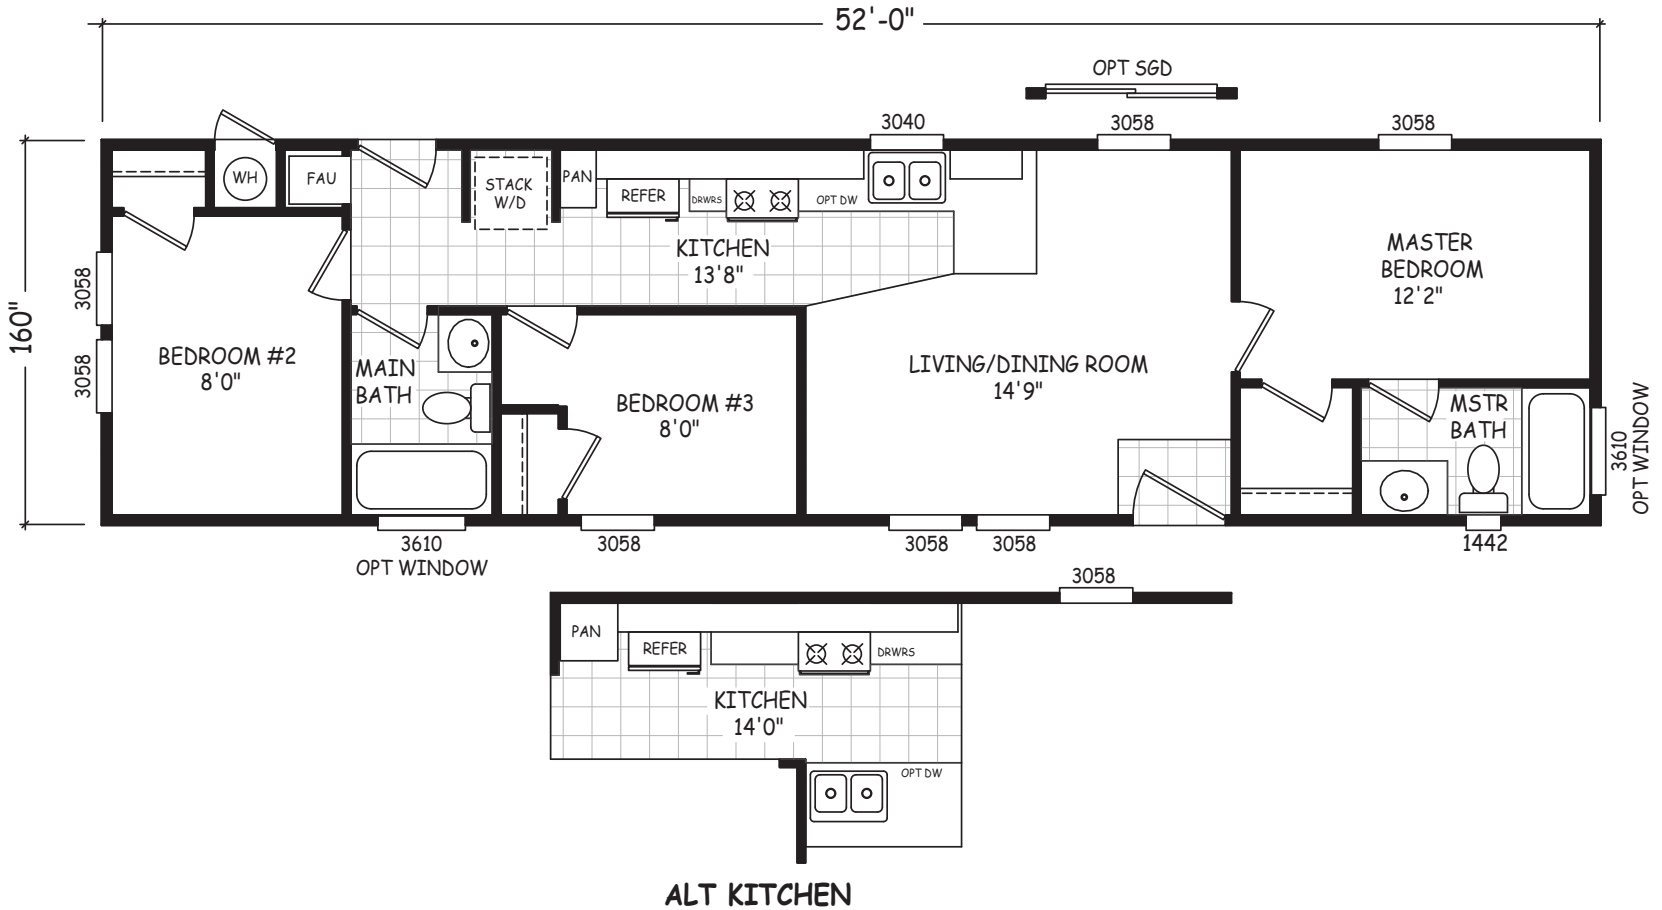

3 Bedroom, 2 Bath  
 Approx. 693 Sq. Ft.

Last Updated: 8-25-20

**Crestridge**  
 Landmark Series **CAVO HOMES**

I authorize Factory Expo Outlet Center to build my house, per this plan.

X \_\_\_\_\_  
 Customer Signature/Date