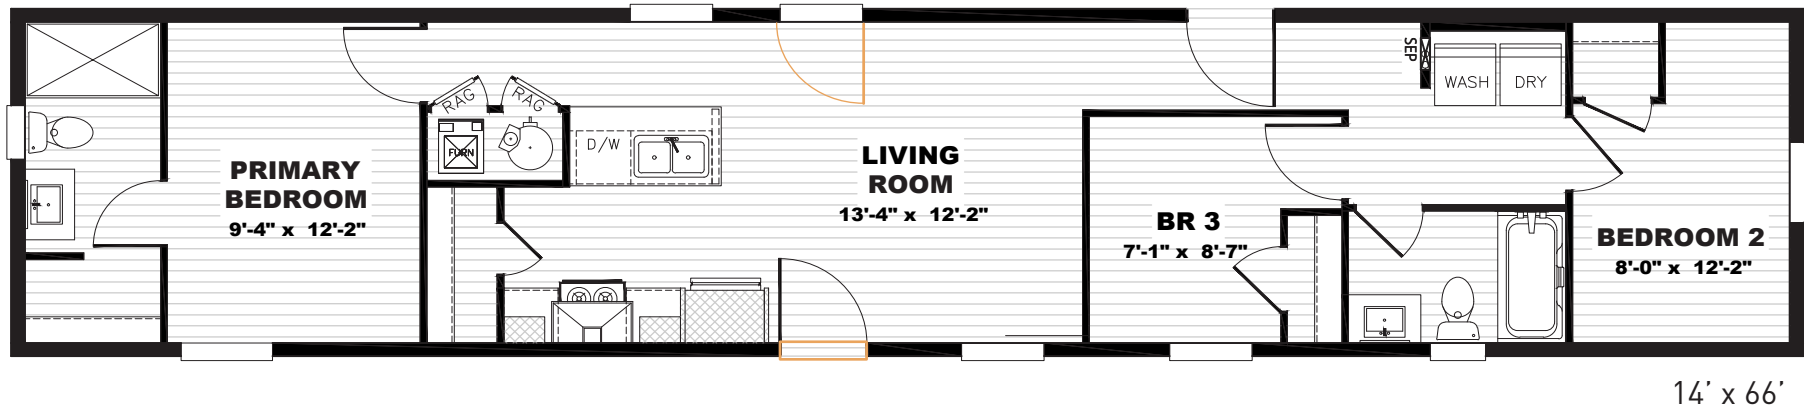

# Dammeron

Tempo Series - Single Section

869 SQ. FT. (Approximate) 3 Bedroom, 2 Bath

Last Updated: 5-22-23

 Alternate Door Location Available

**FACTORY EXPO OUTLET CENTER**  
5757 S. Palo Verde Rd., #202  
Tucson, AZ 85706